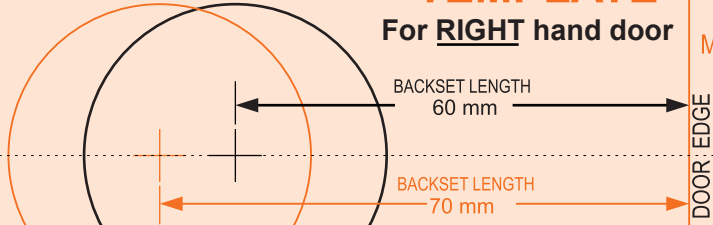

ALL MEASUREMENTS : mm

TEMPLATE

For RIGHT hand door

DOOR THICKNESS 32-50mm

MIN 16 → ← MAX 25

DOOR EDGE

CENTER OF LATCH HOLE

FIXING HOLE SIZE
Ø40mm

THIS SIDE FOR KNOBS

FIXING HOLE SIZE
Ø22mm

THIS SIDE FOR BACKSET