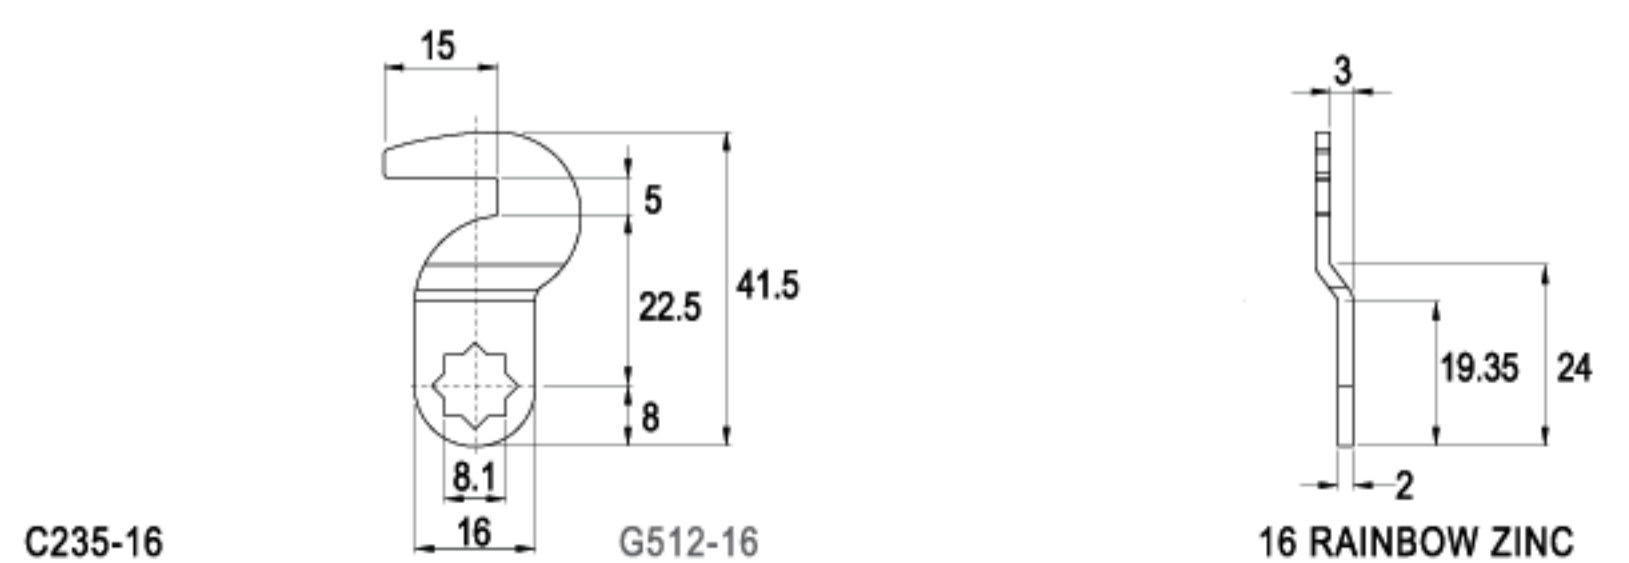

CAMS

LENGTH 38.0mm

LENGTH 39.0mm

LENGTH 39.0mm

LENGTH 39.2mm

LENGTH 41.0mm

LENGTH 41.5mm

TYPE (C)

ALTERNATE CODE (G)

FINISH