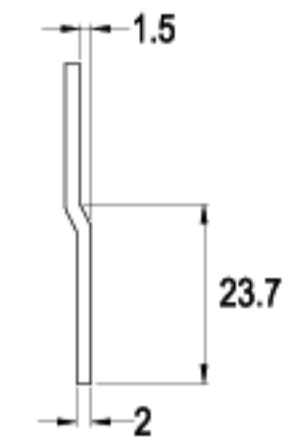

CAMS

LENGTH 55.5mm

LENGTH 60.0mm

LENGTH 63.5mm

LENGTH 70.0mm

LENGTH 110mm

TYPE (C)

ALTERNATE CODE (G)

FINISH

CAMS

TYPE (C)

ALTERNATE CODE (G)

FINISH

LENGTH 20.5mm

C229-16

G508-16

CT129-16

G302-16

16 RAINBOW ZINC

LENGTH 42.3mm

C09-16

G069-16

16 RAINBOW ZINC

LENGTH 42.5mm

C195-16

G398-16

16 RAINBOW ZINC

CAMS

LENGTH 44.5mm

LENGTH 45.0mm

LENGTH 45.0mm

LENGTH 45.0mm