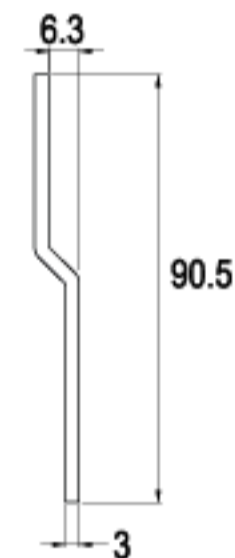

LENGTH 51.0mm

G005-16

16 RAINBOW ZINC

LENGTH 51.4mm

G194-16

16 RAINBOW ZINC

LENGTH 52.7mm

G009-16

G010-16

16 RAINBOW ZINC

LENGTH 90.5mm

G013-16

16 RAINBOW ZINC

LENGTH 92.5mm

G008-16

16 RAINBOW ZINC

LENGTH 98.7mm

G006-16

16 RAINBOW ZINC

LENGTH 101.0mm

G112-16

16 RAINBOW ZINC

LENGTH 102.0mm

G011-16