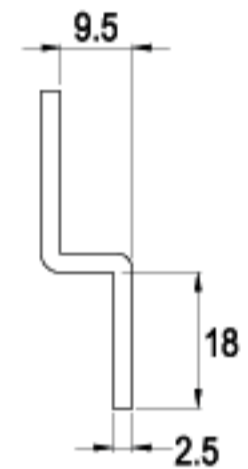

FINISH

CAMS

TYPE (C)

ALTERNATE CODE (G)

FINISH

LENGTH 20.5mm

C229-16

G508-16

TYPE (C)

ALTERNATE CODE (G)

FINISH

LENGTH 42.0mm

CX81-16

G163-16

16 RAINBOW ZINC

LENGTH 42.0mm

CT129-16

G302-16

16 RAINBOW ZINC

LENGTH 42.3mm

C09-16

G069-16

16 RAINBOW ZINC

LENGTH 42.5mm