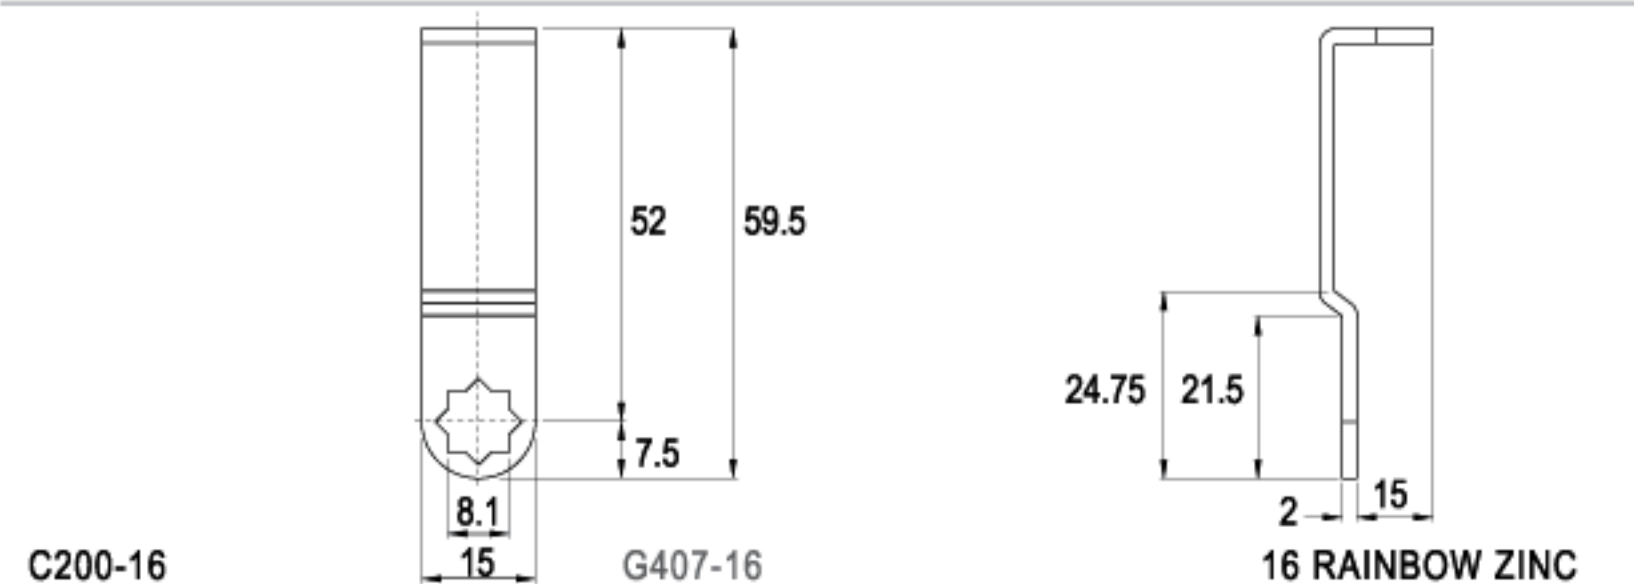

LENGTH 59.5mm

LENGTH 59.5mm

CAMS

LENGTH 60.5mm

LENGTH 62.5mm

LENGTH 63.0mm

LENGTH 64.5mm

LENGTH 68.5mm