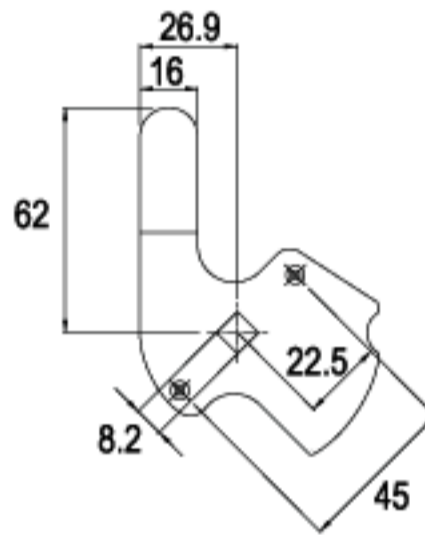

LENGTH **85.5mm**

For: 553  
556

G164-16

16 RAINBOW ZINC

LENGTH **89.0mm**

For: 553  
556

G232-16

16 RAINBOW ZINC

LENGTH **89.6mm**

For: 552

G087-16

16 RAINBOW ZINC

LENGTH **90.2mm**

For: 553  
556

G161-16

16 RAINBOW ZINC

CAMS

TYPE (G)

FINISH

LENGTH **90.5mm**

For: 553  
556

G132-16

16 RAINBOW ZINC

LENGTH **95.6mm**

For: 552

G086-16

16 RAINBOW ZINC

LENGTH **95.68mm**

For: 552

G174-16

16 RAINBOW ZINC

LENGTH **95.68mm**