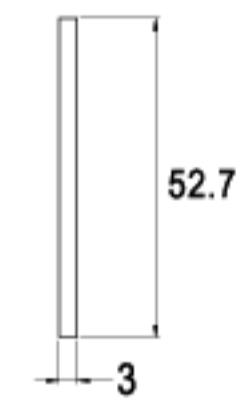

LENGTH 51.0mm

G005-16

16 RAINBOW ZINC

LENGTH 51.4mm

G194-16

16 RAINBOW ZINC

LENGTH 52.7mm

G009-16