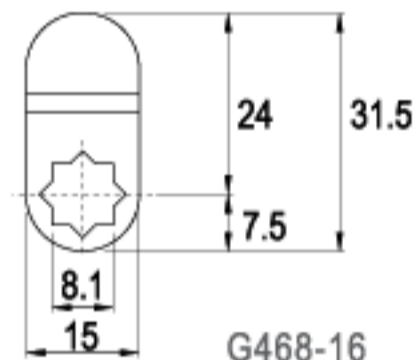

CAMS

TYPE (C)

ALTERNATE CODE (G)

FINISH

LENGTH 29.0mm

C219-16

G451-16

16 RAINBOW ZINC

LENGTH 30.0mm

C112-16

G277-16

16 RAINBOW ZINC

LENGTH 31.5mm

CT223-16

G468-16

16 RAINBOW ZINC

LENGTH 32.5mm

C110-16

G256-16

16 RAINBOW ZINC

LENGTH 32.5mm

CT110-16

G256-16

16 RAINBOW ZINC

LENGTH 33.0mm

C203-16

G414-16

16 RAINBOW ZINC