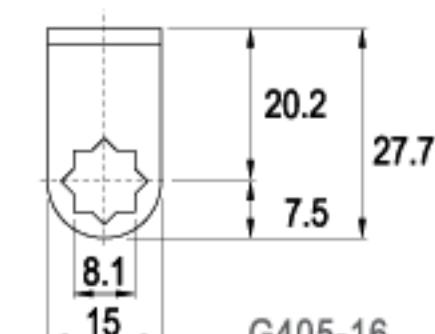

CAMS

LENGTH 26.8mm

TYPE (C)	ALTERNATE CODE (G)	FINISH

C65-16

G131-16

16 RAINBOW ZINC

LENGTH 26.8mm

C14-16

G076-16

16 RAINBOW ZINC

LENGTH 27.0mm

C10-16

G070-16

16 RAINBOW ZINC

LENGTH 27.0mm

C95-16

G215-16

16 RAINBOW ZINC

LENGTH 27.7mm

C15-16

G077-16

16 RAINBOW ZINC

LENGTH 27.7mm

C198-16

G405-16

16 RAINBOW ZINC