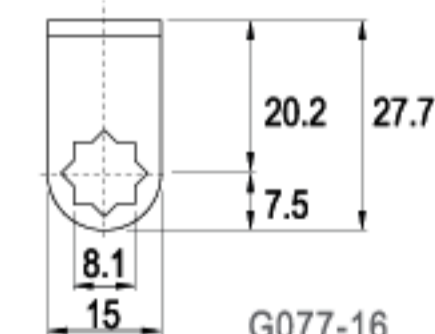

CAMS

LENGTH 26.8mm

TYPE (C)	ALTERNATE CODE (G)	FINISH

C65-16

G131-16

16 RAINBOW ZINC

LENGTH 26.8mm

C14-16

G076-16

16 RAINBOW ZINC

LENGTH 27.0mm

C10-16

G070-16

16 RAINBOW ZINC

LENGTH 27.0mm

C95-16

G215-16

16 RAINBOW ZINC

LENGTH 27.7mm

C15-16

G077-16

16 RAINBOW ZINC

LENGTH 27.7mm

C198-16

G405-16

16 RAINBOW ZINC