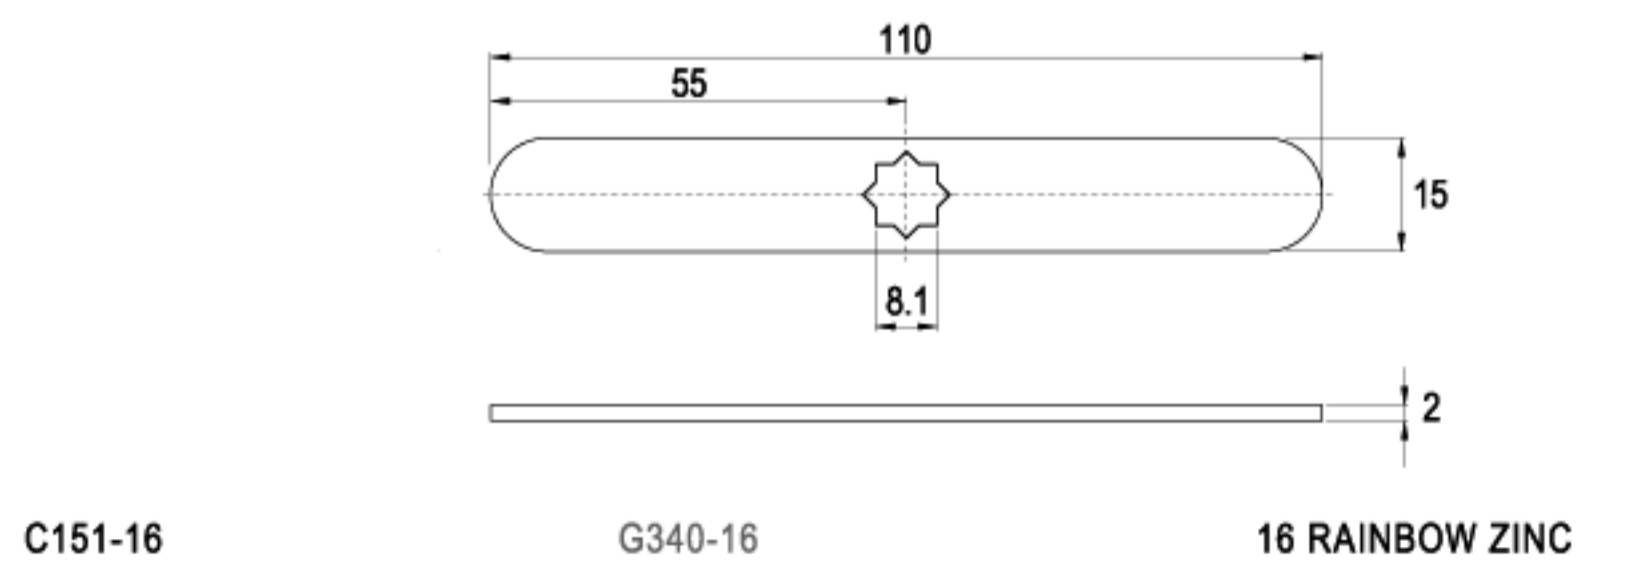

CAMS

LENGTH 55.5mm

LENGTH 60.0mm

LENGTH 63.5mm

LENGTH 70.0mm

LENGTH 110mm

TYPE (C)

ALTERNATE CODE (G)

FINISH