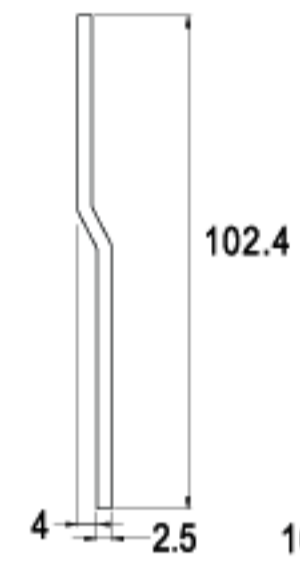

16 RAINBOW ZINC