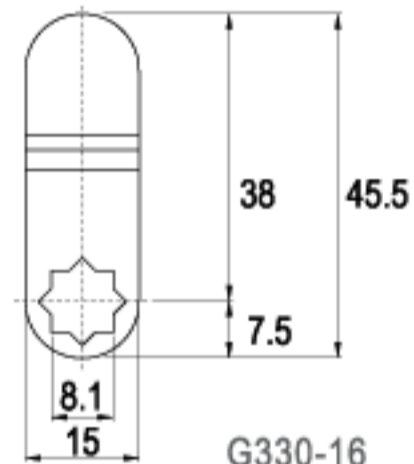

TYPE (C)

ALTERNATE CODE (G)

FINISH

LENGTH 29.0mm

C219-16

G451-16

16 RAINBOW ZINC

LENGTH 30.0mm

TYPE (C)

ALTERNATE CODE (G)

FINISH

LENGTH 45.0mm

C207-16

G418-16

16 RAINBOW ZINC

LENGTH 45.5mm

C96-16

G222-16

16 RAINBOW ZINC

LENGTH 45.5mm

C145-16

G330-16

16 RAINBOW ZINC

LENGTH 45.5mm