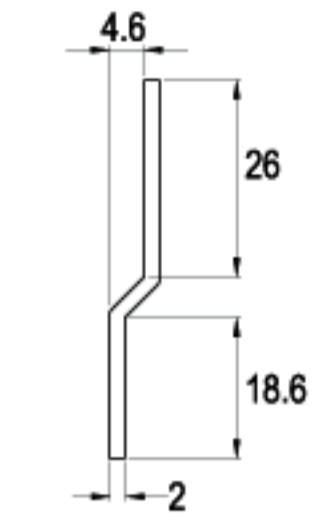

16 RAINBOW ZINC

LENGTH 50.5mm

C140-16