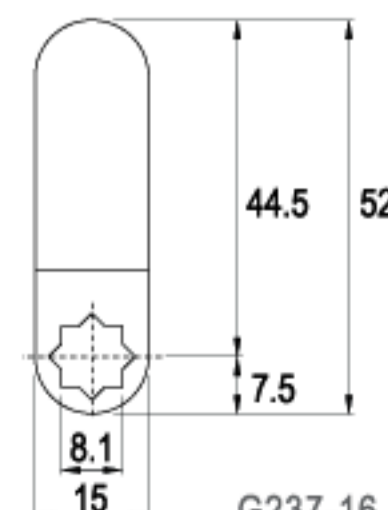

C208-16

G419-16

16 RAINBOW ZINC

LENGTH 51.0mm

C214-16

G443-16

16 RAINBOW ZINC

LENGTH 51.5mm

C230-16

G507-16

16 RAINBOW ZINC

LENGTH 52.0mm

C100-16

G237-16

16 RAINBOW ZINC

CAMS

LENGTH 52.7mm

LENGTH 53.5mm

LENGTH 53.5mm

LENGTH 55.2mm

LENGTH 57.5mm

LENGTH 57.5mm

TYPE (C)      ALTERNATE CODE (G)      FINISH

C158-16		G350-16		16 RAINBOW ZINC
C139-16		G316-16		16 RAINBOW ZINC
C22-16		G084-16		16 RAINBOW ZINC
CT224-16		G469-16		16 RAINBOW ZINC
C87-16		G193-16		16 RAINBOW ZINC
C148-16		G337-16		16 RAINBOW ZINC

LENGTH 59.5mm

LENGTH 59.5mm

CAMS

LENGTH 60.5mm

LENGTH 62.5mm

LENGTH 63.0mm

LENGTH 64.5mm

LENGTH 68.5mm