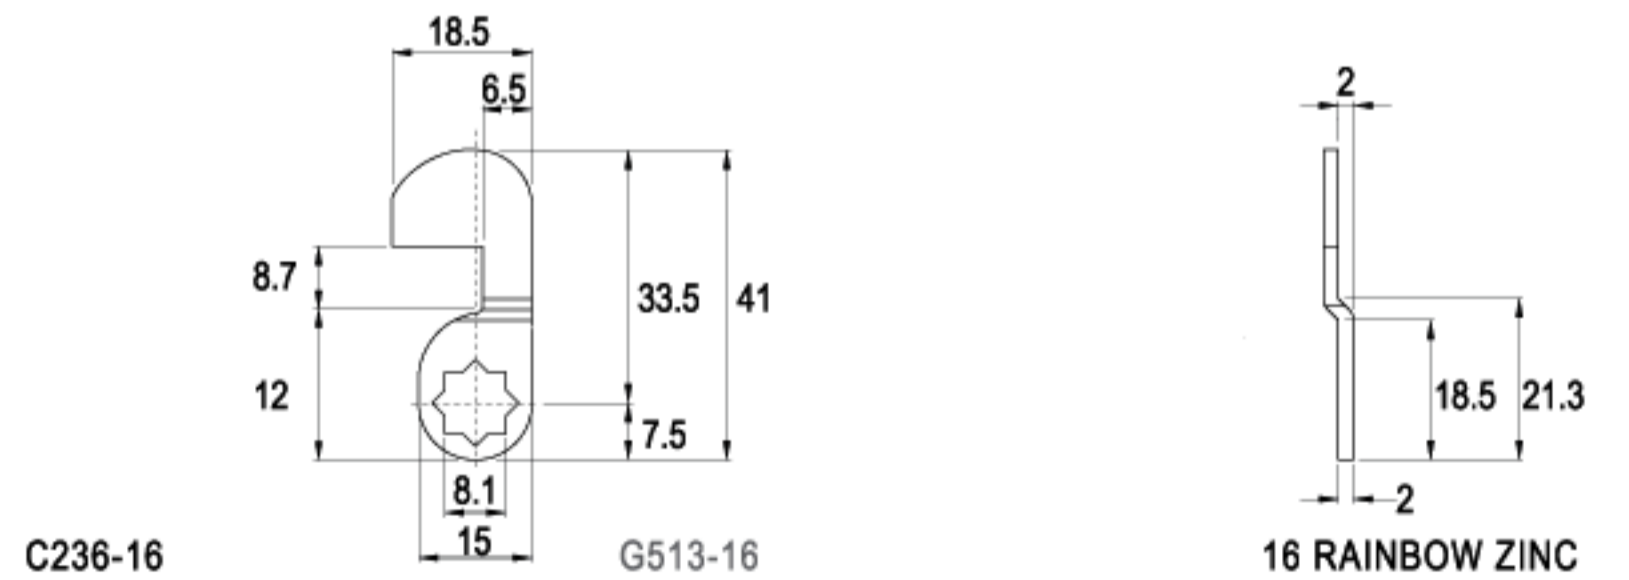

CAMS

LENGTH 38.0mm

LENGTH 39.0mm

LENGTH 39.0mm

LENGTH 39.2mm

LENGTH 41.0mm

LENGTH 41.5mm

TYPE (C)

ALTERNATE CODE (G)

FINISH