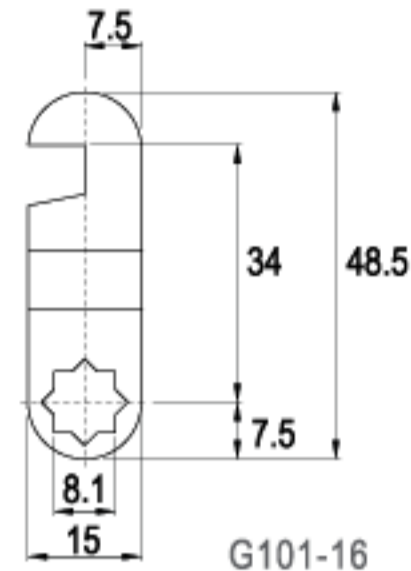

CAMS

LENGTH 48.5mm

TYPE (C)

ALTERNATE CODE (G)

FINISH

C41-16

G101-16

16 RAINBOW ZINC

LENGTH 56.0mm

C128-16

G301-16

16 RAINBOW ZINC

LENGTH 73.0mm

C73-16

G146-16

16 RAINBOW ZINC