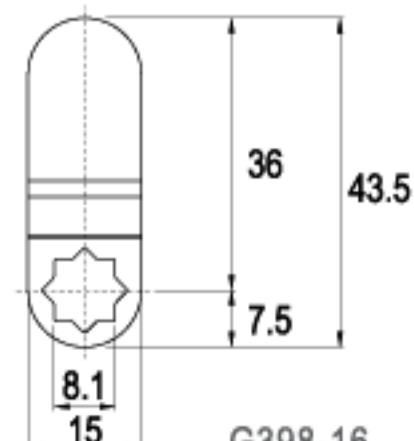

FINISH

CAMS

TYPE (C)

ALTERNATE CODE (G)

FINISH

LENGTH 20.5mm

C229-16

G508-16

C174-16

G373-16

16 RAINBOW ZINC

LENGTH 43.0mm

C21-16

G083-16

16 RAINBOW ZINC

LENGTH 43.5mm

C195-16

G398-16

16 RAINBOW ZINC

CAMS

LENGTH 44.5mm

LENGTH 45.0mm

LENGTH 45.0mm

LENGTH 45.0mm