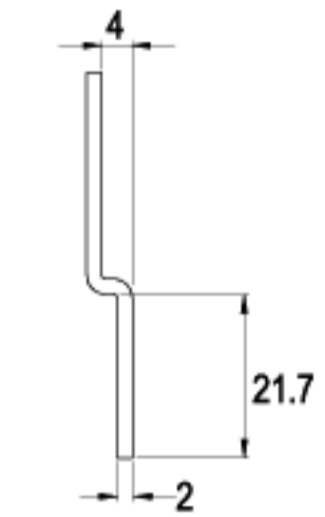

16 RAINBOW ZINC

LENGTH 51.0mm

C214-16