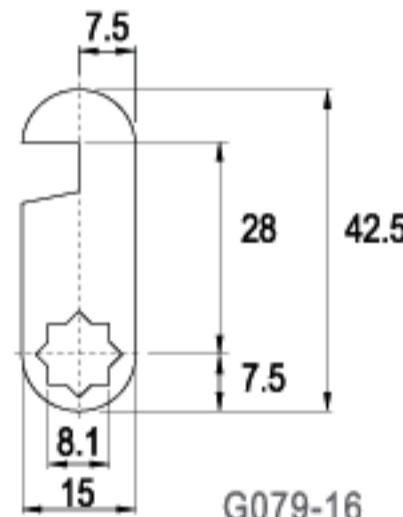

LENGTH 59.5mm

LENGTH 59.5mm

CAMS

LENGTH 60.5mm

LENGTH 62.5mm

LENGTH 63.0mm

LENGTH 64.5mm

LENGTH 68.5mm

LENGTH 37.0mm

C33-16

G097-16

16 RAINBOW ZINC

LENGTH 42.5mm

C17-16

G079-16

16 RAINBOW ZINC

LENGTH 45.0mm

C35-16

G051-16

16 RAINBOW ZINC

LENGTH 46.95mm

C226-16

G493-16

16 RAINBOW ZINC