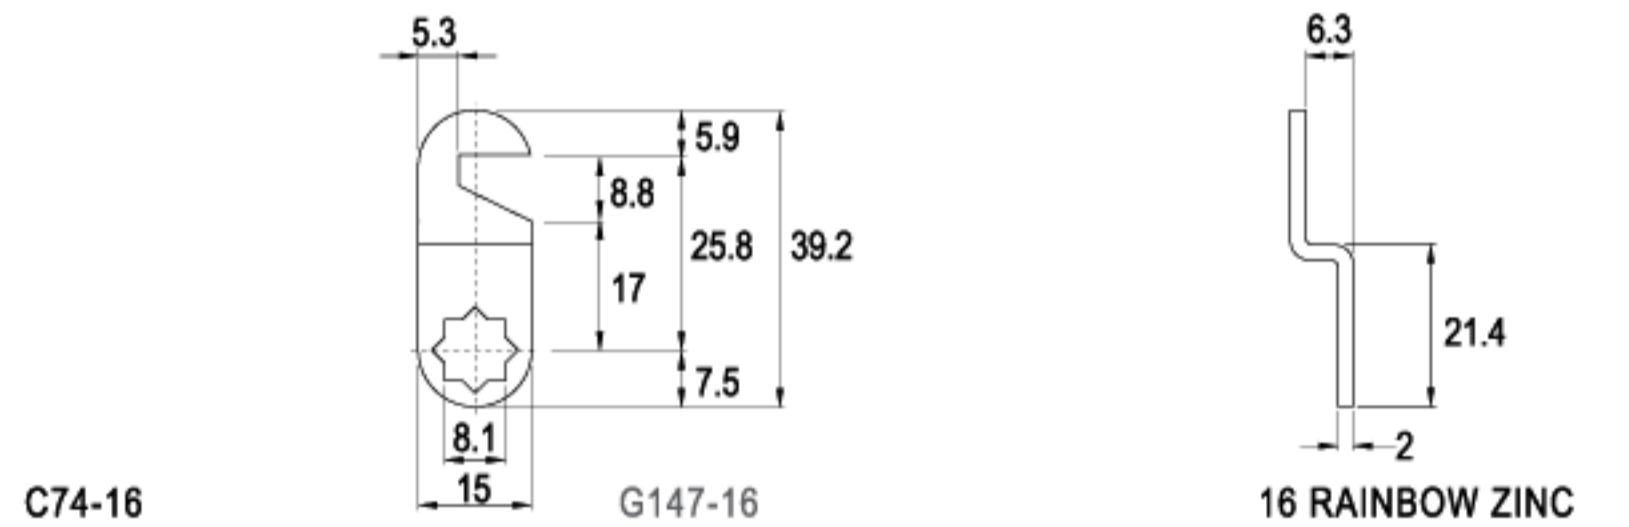

CAMS

LENGTH 38.0mm

LENGTH 39.0mm

LENGTH 39.0mm

LENGTH 39.2mm

LENGTH 41.0mm

LENGTH 41.5mm

TYPE (C)

ALTERNATE CODE (G)

FINISH