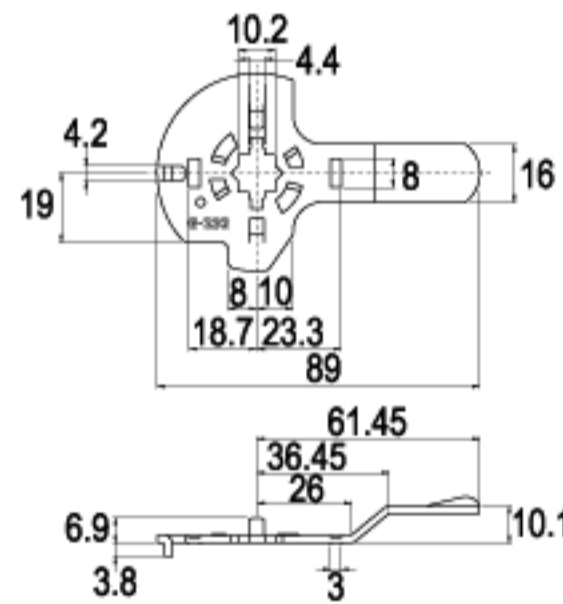

LENGTH **85.5mm**

For: 553  
556

G164-16

16 RAINBOW ZINC

LENGTH **89.0mm**

For: 553  
556

G232-16

16 RAINBOW ZINC

LENGTH **89.6mm**

For: 552

G087-16

16 RAINBOW ZINC

LENGTH **90.2mm**

For: 553  
556

G161-16

16 RAINBOW ZINC