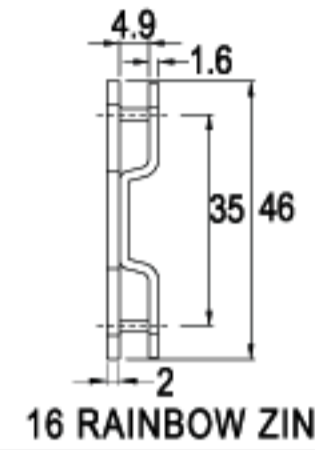

ALTERNATE CODE (G)

FINISH

LENGTH 47.0mm

C163-16

G359-16

16 RAINBOW ZINC

LENGTH 51.0mm

C57-16