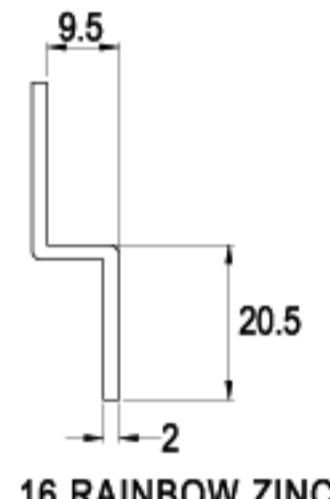

C154-16

G345-16

16 RAINBOW ZINC

LENGTH 39.0mm

C16-16

G078-16

16 RAINBOW ZINC

LENGTH 39.0mm