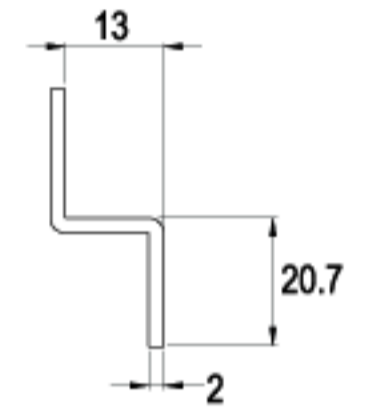

LENGTH 39.2mm

LENGTH 40.0mm

LENGTH 42.5mm

LENGTH 42.5mm

TYPE (C)

ALTERNATE CODE (G)

FINISH

CAMS

CAMS

LENGTH 55.5mm

LENGTH 60.0mm

LENGTH 63.5mm

LENGTH 70.0mm

LENGTH 110mm

TYPE (C)

ALTERNATE CODE (G)

C201-16

G408-16

16 RAINBOW ZINC

LENGTH 34.0mm

C188-16

G389-16

16 RAINBOW ZINC

LENGTH 34.2mm