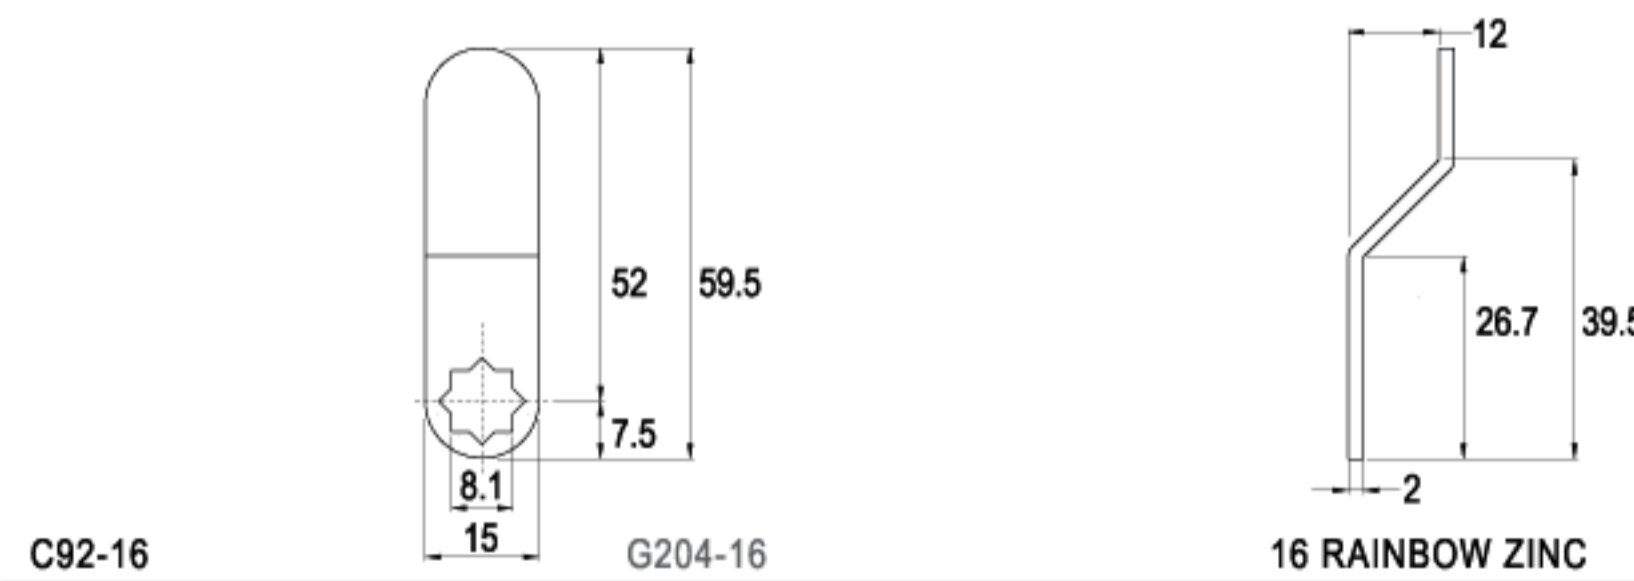

LENGTH 59.5mm