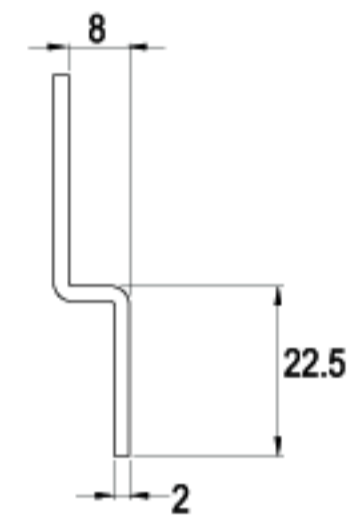

C85-16

G187-16

16 RAINBOW ZINC

LENGTH 50.5mm

C140-16

G317-16

16 RAINBOW ZINC

LENGTH 51.0mm