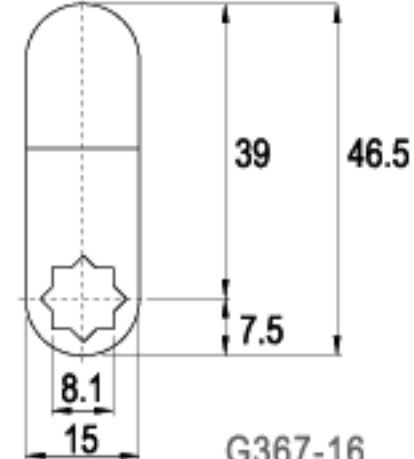

TYPE (C)

ALTERNATE CODE (G)

FINISH

LENGTH 29.0mm

C219-16

G451-16

16 RAINBOW ZINC

LENGTH 30.0mm

C96-16

G222-16

16 RAINBOW ZINC

LENGTH 45.5mm

C145-16

G330-16

16 RAINBOW ZINC

LENGTH 45.5mm

C149-16

G338-16

16 RAINBOW ZINC

LENGTH 46.0mm

CT213-16

G441-16

16 RAINBOW ZINC

LENGTH 46.5mm