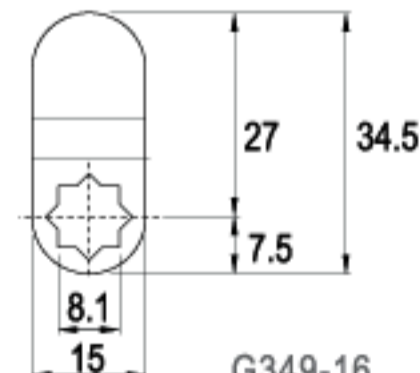

CAMS

LENGTH 20.0mm

C27-16

G029-16

16 RAINBOW ZINC

LENGTH 22.5mm

C99-16

G230-16

LENGTH 39.2mm

LENGTH 40.0mm

LENGTH 42.5mm

LENGTH 42.5mm

TYPE (C)

ALTERNATE CODE (G)

FINISH

CAMS

CAMS

LENGTH 55.5mm

LENGTH 60.0mm

LENGTH 63.5mm

LENGTH 70.0mm

LENGTH 110mm

TYPE (C)

ALTERNATE CODE (G)

CT123-16

G295-16

16 RAINBOW ZINC

LENGTH 34.5mm

C113-16

G278-16

16 RAINBOW ZINC

LENGTH 34.5mm