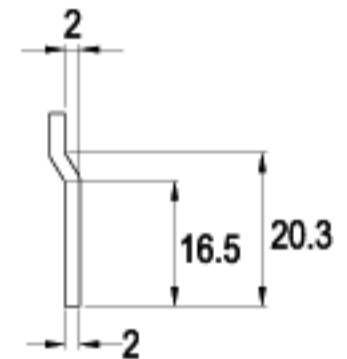

C69-16

G140-16

16 RAINBOW ZINC

LENGTH 26.0mm