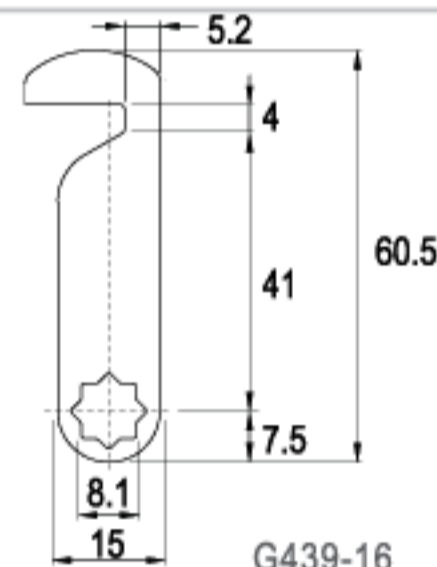

C212-16

G439-16

16 RAINBOW ZINC