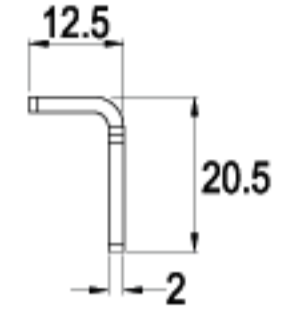

CAMS

LENGTH 55.5mm

LENGTH 60.0mm

LENGTH 63.5mm

LENGTH 70.0mm

LENGTH 110mm

TYPE (C)

ALTERNATE CODE (G)

FINISH

CAMS

TYPE (C)

ALTERNATE CODE (G)

FINISH

LENGTH 20.5mm

C229-16

G508-16