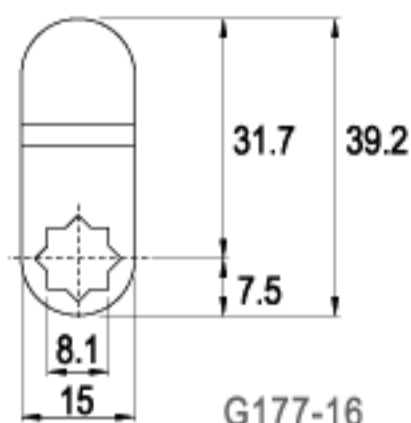

LENGTH 39.2mm

LENGTH 40.0mm

LENGTH 42.5mm

LENGTH 42.5mm

TYPE (C)

ALTERNATE CODE (G)

FINISH

CAMS

CAMS

LENGTH 55.5mm

LENGTH 60.0mm

LENGTH 63.5mm

LENGTH 70.0mm

LENGTH 110mm

TYPE (C)

ALTERNATE CODE (G)

FINISH

CAMS

TYPE (C)

ALTERNATE CODE (G)

FINISH

LENGTH 20.5mm

C229-16

G508-16

C133-16

G306-16

16 RAINBOW ZINC

LENGTH 39.2mm

C217-16

G446-16

16 RAINBOW ZINC

LENGTH 39.2mm