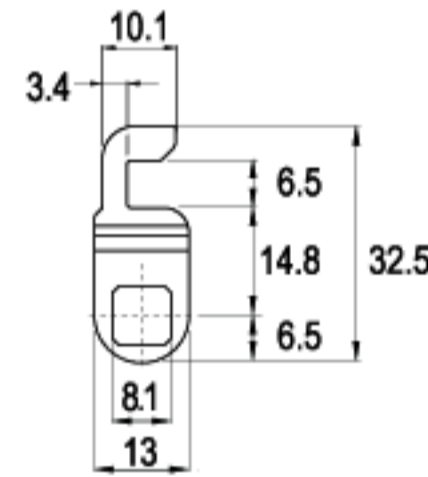

TYPE (G)

FINISH

G496-16

16 RAINBOW ZINC

LENGTH 32.5mm