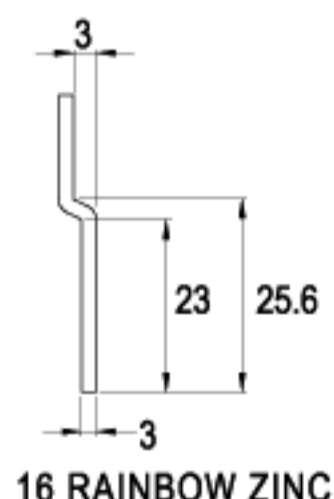

C82-16

G177-16

16 RAINBOW ZINC

LENGTH 39.5mm