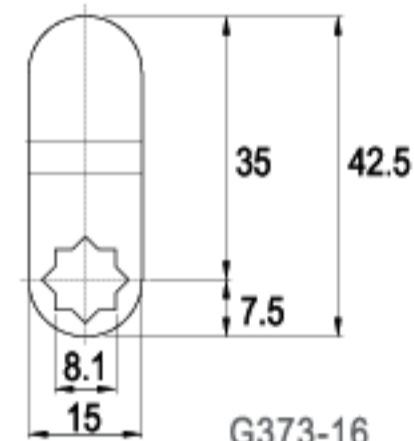

CAMS

TYPE (C)

ALTERNATE CODE (G)

FINISH

LENGTH 42.0mm

CX81-16

G163-16

16 RAINBOW ZINC

LENGTH 42.0mm

CT129-16

G302-16

16 RAINBOW ZINC

LENGTH 42.3mm

C09-16

G069-16

16 RAINBOW ZINC

LENGTH 42.5mm

C174-16

G373-16

16 RAINBOW ZINC

LENGTH 43.0mm

C21-16

G083-16

16 RAINBOW ZINC

LENGTH 43.5mm

C195-16

G398-16

16 RAINBOW ZINC