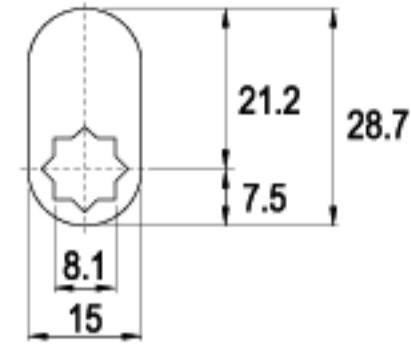

CAMS

TYPE (C)

ALTERNATE CODE (G)

FINISH

LENGTH 28.7mm

C121-16

G290-16

16 RAINBOW ZINC

LENGTH 28.7mm