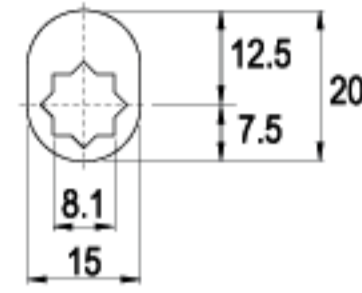

CAMS

LENGTH 20.0mm

C27-16

G029-16

16 RAINBOW ZINC

LENGTH 22.5mm

C99-16

G230-16

CAMS

LENGTH 55.5mm

LENGTH 60.0mm

LENGTH 63.5mm

LENGTH 70.0mm

LENGTH 110mm

TYPE (C)

ALTERNATE CODE (G)