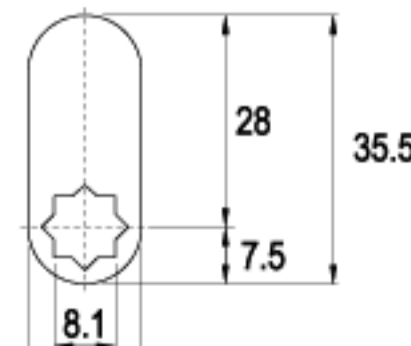

16 RAINBOW ZINC

LENGTH 32.0mm

C175-16

G374-16

16 RAINBOW ZINC

LENGTH 34.0mm

C37-16

G053-16

16 RAINBOW ZINC

LENGTH 35.5mm

C194-16

G397-16

16 RAINBOW ZINC

CAMS

LENGTH 37.0mm

LENGTH 37.5mm

LENGTH 39.2mm

LENGTH 40.0mm

LENGTH 42.5mm

LENGTH 42.5mm

TYPE (C)

ALTERNATE CODE (G)

FINISH

CAMS

CAMS

LENGTH 55.5mm

LENGTH 60.0mm

LENGTH 63.5mm

LENGTH 70.0mm

LENGTH 110mm

TYPE (C)

ALTERNATE CODE (G)