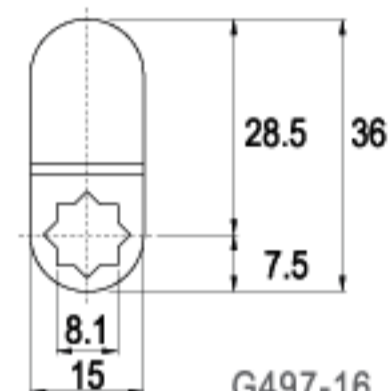

C227-16

G497-16