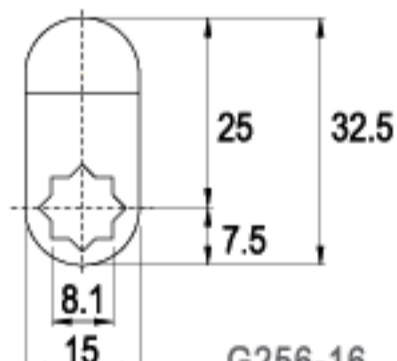

CAMS

TYPE (C)

ALTERNATE CODE (G)

FINISH

LENGTH 29.0mm

C219-16

G451-16

16 RAINBOW ZINC

LENGTH 30.0mm

C112-16

G277-16

16 RAINBOW ZINC

LENGTH 31.5mm

CT223-16

G468-16

16 RAINBOW ZINC

LENGTH 32.5mm

C110-16

G256-16

16 RAINBOW ZINC

LENGTH 32.5mm

CT110-16

G256-16

16 RAINBOW ZINC

LENGTH 33.0mm

C203-16

G414-16

16 RAINBOW ZINC