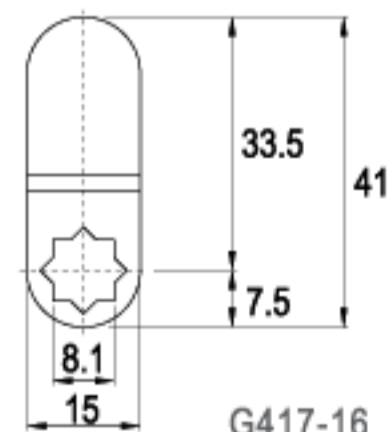

CAMS

LENGTH 40.6mm

LENGTH 40.6mm

LENGTH 41.0mm

LENGTH 41.0mm

LENGTH 41.0mm

LENGTH 42.0mm

TYPE (C)

ALTERNATE CODE (G)

FINISH

C07-16

G067-16

16 RAINBOW ZINC

C78-16

G157-16

16 RAINBOW ZINC

C12-16

G072-16

16 RAINBOW ZINC

C150-16

G339-16

16 RAINBOW ZINC

C206-16

G417-16

16 RAINBOW ZINC

C08-16

G068-16

16 RAINBOW ZINC