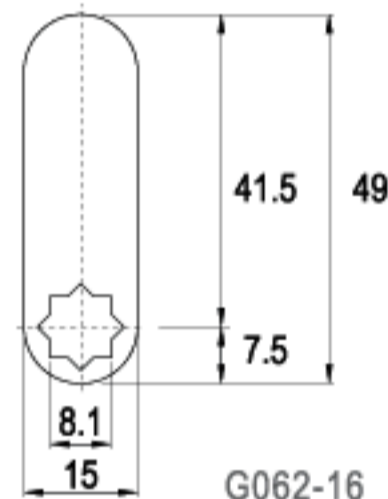

LENGTH 39.2mm

LENGTH 40.0mm

LENGTH 42.5mm

LENGTH 42.5mm

TYPE (C)

ALTERNATE CODE (G)

FINISH

CAMS

LENGTH 45.0mm

C36-16

G052-16

16 RAINBOW ZINC

LENGTH 45.5mm

C182-16

G382-16

16 RAINBOW ZINC

LENGTH 49.0mm

C02-16

G062-16

16 RAINBOW ZINC

LENGTH 50.0mm

C34-16

G050-16

16 RAINBOW ZINC

CAMS

LENGTH 55.5mm

LENGTH 60.0mm

LENGTH 63.5mm

LENGTH 70.0mm

LENGTH 110mm

TYPE (C)

ALTERNATE CODE (G)