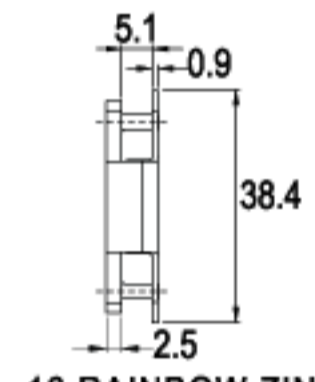

G124-16

16 RAINBOW ZINC

LENGTH 54.0mm

CT165-16

G362-16

16 RAINBOW ZINC

LENGTH 55.5mm

CT178-16