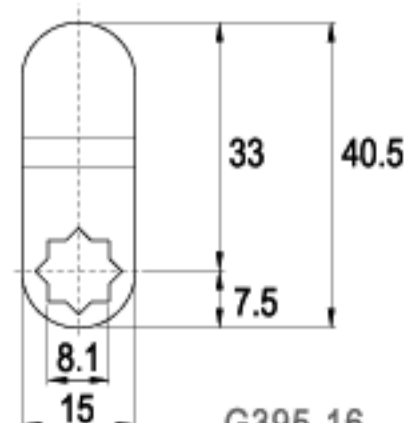

LENGTH 39.2mm

LENGTH 40.0mm

LENGTH 42.5mm

LENGTH 42.5mm

TYPE (C)

ALTERNATE CODE (G)

FINISH

CAMS

CAMS

LENGTH 55.5mm

LENGTH 60.0mm

LENGTH 63.5mm

LENGTH 70.0mm

LENGTH 110mm

TYPE (C)

ALTERNATE CODE (G)

C82-16

G177-16

16 RAINBOW ZINC

LENGTH 39.5mm

C45-16

G107-16

16 RAINBOW ZINC

LENGTH 40.5mm

C192-16

G395-16

16 RAINBOW ZINC

CAMS

LENGTH 40.6mm

LENGTH 40.6mm

LENGTH 41.0mm

LENGTH 41.0mm