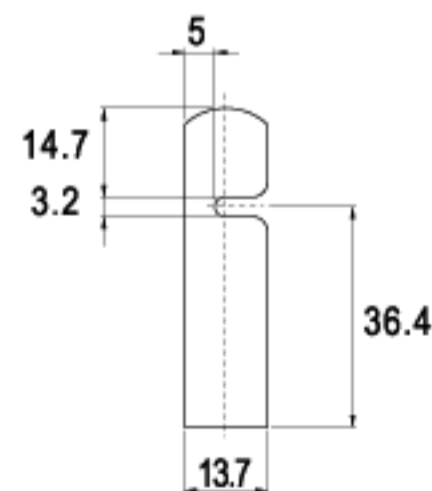

LENGTH 51.0mm

G005-16

16 RAINBOW ZINC

LENGTH 51.4mm

G194-16

16 RAINBOW ZINC

LENGTH 52.7mm

G009-16