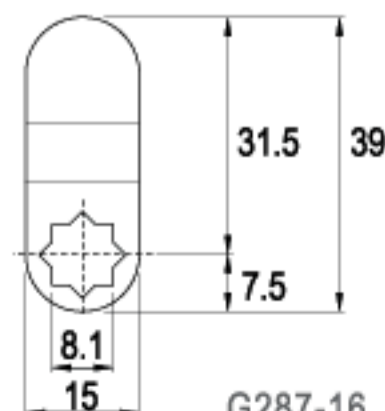

CAMS

LENGTH 37.5mm

TYPE (C)

ALTERNATE CODE (G)

FINISH

C170-16

G369-16

16 RAINBOW ZINC

LENGTH 37.5mm

C164-16

G360-16

16 RAINBOW ZINC

LENGTH 38.25mm

C154-16

G345-16

16 RAINBOW ZINC

LENGTH 39.0mm

C16-16

G078-16

16 RAINBOW ZINC

LENGTH 39.0mm

C93-16

G205-16

16 RAINBOW ZINC

LENGTH 39.0mm

C120-16

G287-16

16 RAINBOW ZINC