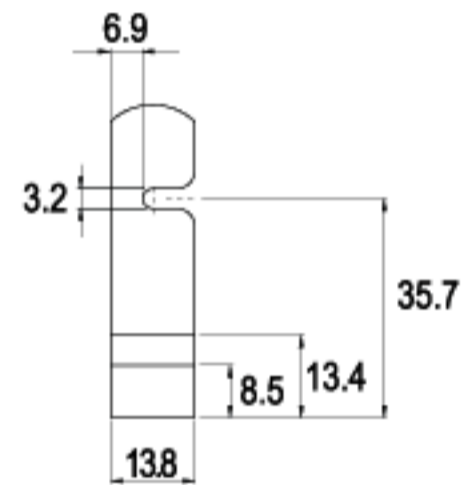

For: 552

G086-16

16 RAINBOW ZINC

LENGTH **95.68mm**

For: 552

G174-16

16 RAINBOW ZINC

LENGTH **95.68mm**

For: 554

G323-16

16 RAINBOW ZINC

LENGTH **98.36mm**

For: 554

G325-16

16 RAINBOW ZINC

CAMS FOR 501

TYPE (G)

FINISH

LENGTH 45.2mm

G047-16

16 RAINBOW ZINC

LENGTH 49.0mm

G048-16

16 RAINBOW ZINC

LENGTH 51.0mm

G005-16

16 RAINBOW ZINC

LENGTH 51.4mm

G194-16

16 RAINBOW ZINC

LENGTH 52.7mm

G009-16