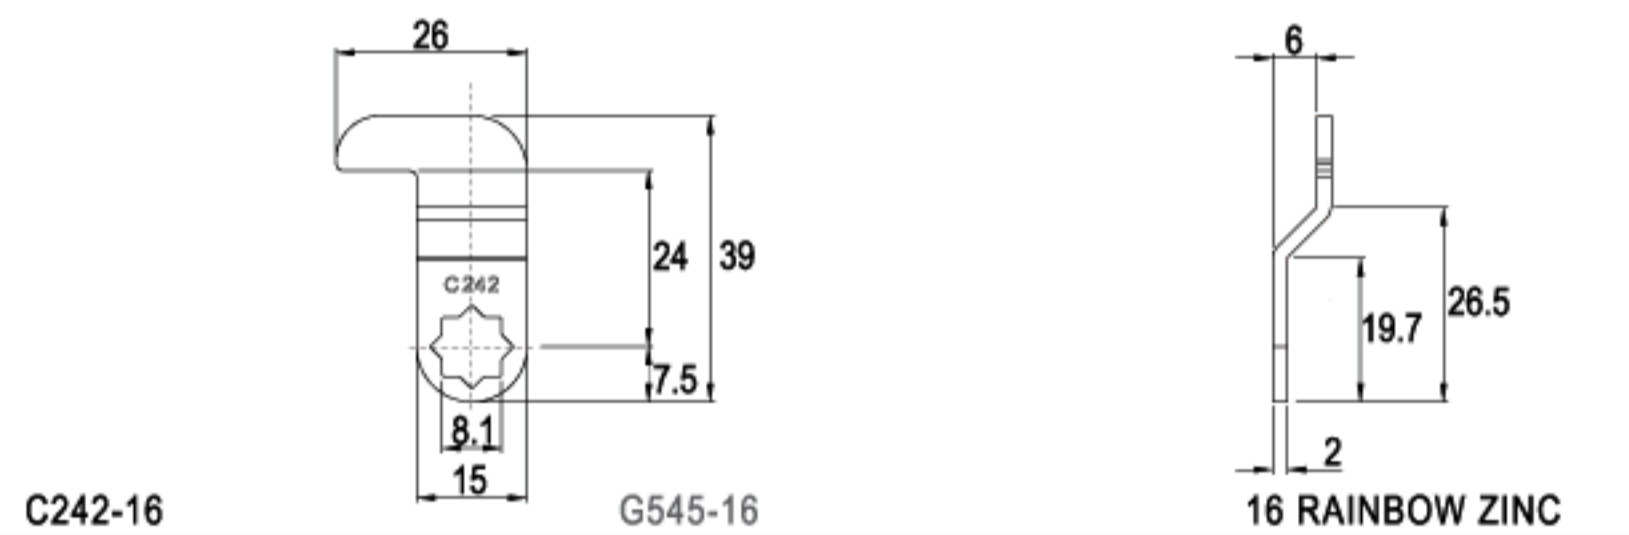

CAMS

LENGTH 38.0mm

LENGTH 39.0mm

LENGTH 39.0mm

LENGTH 39.2mm

LENGTH 41.0mm

LENGTH 41.5mm

TYPE (C)

ALTERNATE CODE (G)

FINISH