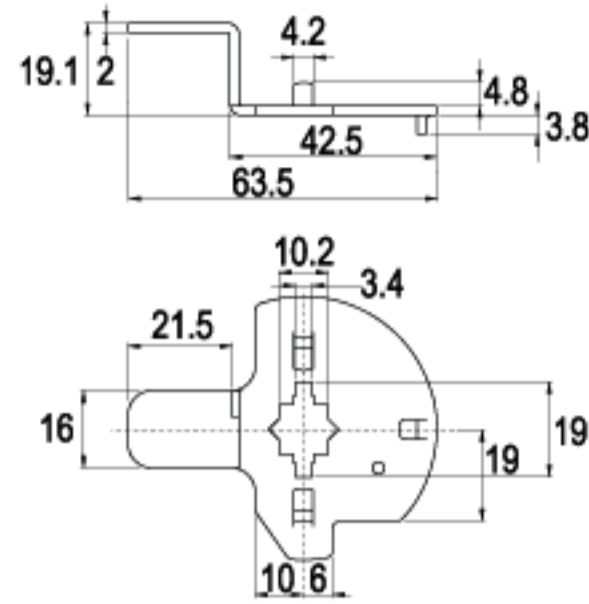

CAMS

TYPE (G)

FINISH

LENGTH **63.5mm**

For: 553
556

G191-16