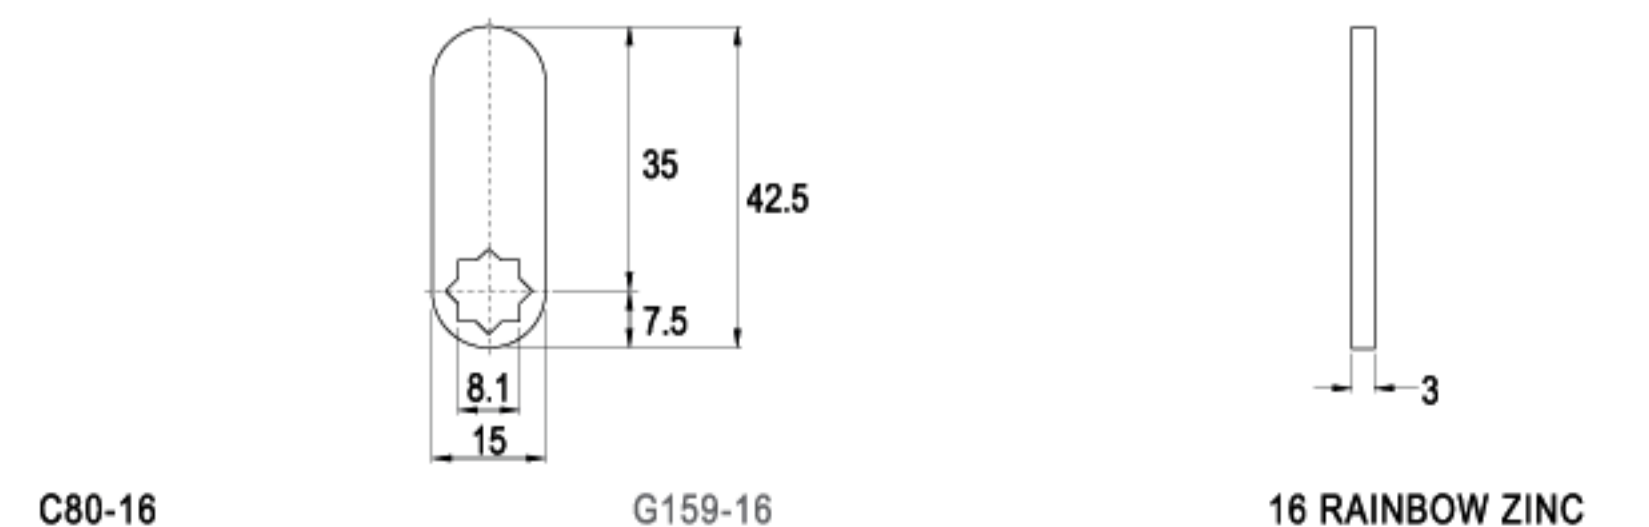

CAMS

LENGTH 37.0mm

LENGTH 37.5mm

LENGTH 39.2mm

LENGTH 40.0mm

LENGTH 42.5mm

LENGTH 42.5mm

TYPE (C)

ALTERNATE CODE (G)

FINISH