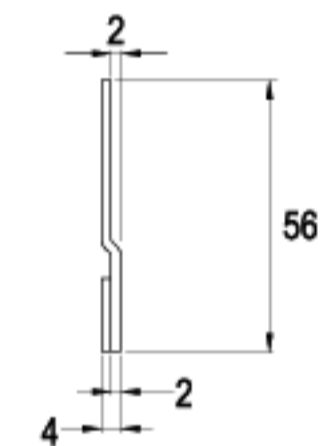

CAMS

LENGTH 35.0mm

TYPE (C)

ALTERNATE CODE (G)

FINISH

C234-16

G457-16

16 RAINBOW ZINC

LENGTH 56.0mm

C128-16

G301-16

16 RAINBOW ZINC

LENGTH 73.0mm

C73-16

G146-16

16 RAINBOW ZINC