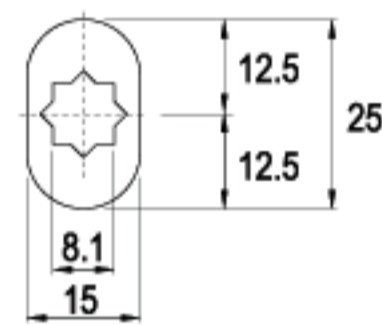

C49-16

G115-16

16 RAINBOW ZINC

LENGTH 25.0mm