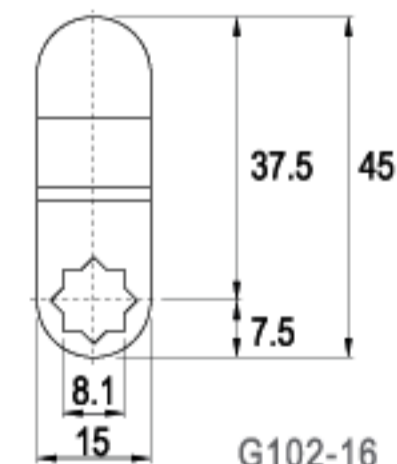

CAMS

LENGTH 44.5mm

LENGTH 45.0mm

LENGTH 45.0mm

LENGTH 45.0mm

LENGTH 45.0mm

LENGTH 45.0mm

TYPE (C)

ALTERNATE CODE (G)

FINISH

CT199-16

G406-16

16 RAINBOW ZINC

CT118-16

G284-16

16 RAINBOW ZINC

C131-16

G304-16

16 RAINBOW ZINC

C204-16

G415-16

16 RAINBOW ZINC

C42-16

G102-16

16 RAINBOW ZINC

CT228-16

G503-16

16 RAINBOW ZINC