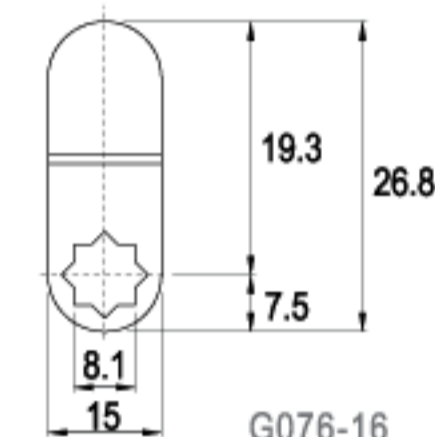

LENGTH 39.2mm

LENGTH 40.0mm

LENGTH 42.5mm

LENGTH 42.5mm

TYPE (C)

ALTERNATE CODE (G)

FINISH

CAMS

CAMS

LENGTH 55.5mm

LENGTH 60.0mm

LENGTH 63.5mm

LENGTH 70.0mm

LENGTH 110mm

TYPE (C)

ALTERNATE CODE (G)

16 RAINBOW ZINC

LENGTH 26.8mm

C11-16

G071-16

16 RAINBOW ZINC

CAMS

LENGTH 26.8mm

TYPE (C)	ALTERNATE CODE (G)	FINISH
----------	--------------------	--------

C65-16

G131-16

16 RAINBOW ZINC

LENGTH 26.8mm

C14-16

G076-16

16 RAINBOW ZINC

LENGTH 27.0mm