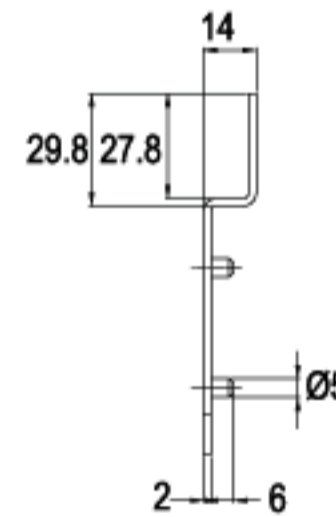

LENGTH **89.6mm**

For: 552

G087-16

16 RAINBOW ZINC

LENGTH **90.2mm**

For: 553  
556

G161-16

16 RAINBOW ZINC

For: 552

G086-16

16 RAINBOW ZINC

LENGTH **95.68mm**

For: 552

G174-16

16 RAINBOW ZINC

LENGTH **95.68mm**

For: 554

G323-16

16 RAINBOW ZINC

LENGTH **98.36mm**

For: 554

G325-16

16 RAINBOW ZINC

CAMS FOR 501