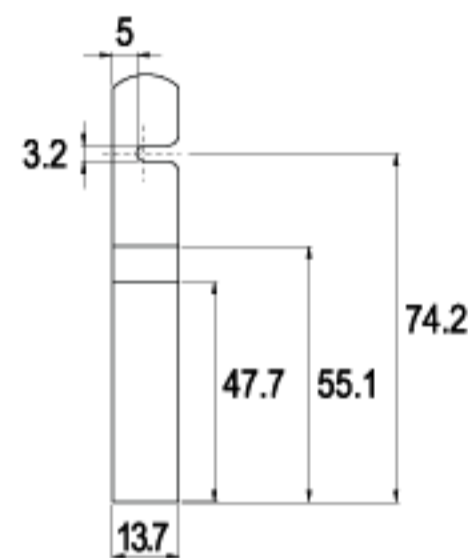

LENGTH 51.0mm

G005-16

16 RAINBOW ZINC

LENGTH 51.4mm

G194-16

16 RAINBOW ZINC

LENGTH 52.7mm

G009-16

G010-16

16 RAINBOW ZINC

LENGTH 90.5mm

G013-16

16 RAINBOW ZINC

LENGTH 92.5mm

G008-16

16 RAINBOW ZINC

LENGTH 98.7mm

G006-16

16 RAINBOW ZINC

LENGTH 101.0mm

G112-16

16 RAINBOW ZINC

LENGTH 102.0mm

G011-16