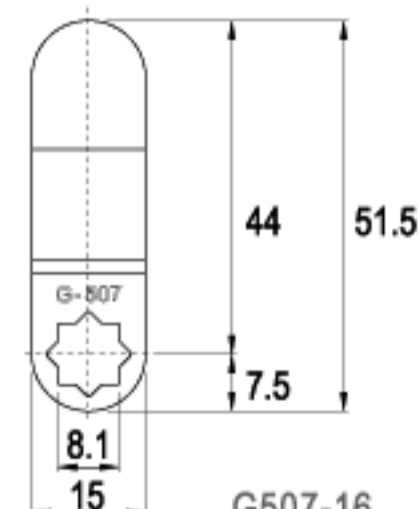

CAMS

TYPE (C)

ALTERNATE CODE (G)

FINISH

LENGTH 50.0mm

C85-16

G187-16

16 RAINBOW ZINC

LENGTH 50.5mm

C140-16

G317-16

16 RAINBOW ZINC

LENGTH 51.0mm

C208-16

G419-16

16 RAINBOW ZINC

LENGTH 51.0mm

C214-16

G443-16

16 RAINBOW ZINC

LENGTH 51.5mm

C230-16

G507-16

16 RAINBOW ZINC

LENGTH 52.0mm

C100-16

G237-16

16 RAINBOW ZINC