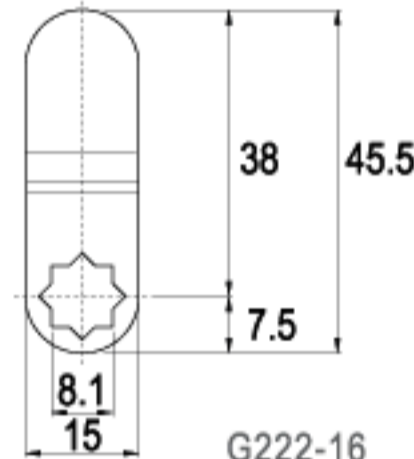

TYPE (C)

ALTERNATE CODE (G)

FINISH

LENGTH 29.0mm

C219-16

G451-16

16 RAINBOW ZINC

LENGTH 30.0mm

TYPE (C)

ALTERNATE CODE (G)

FINISH

LENGTH 45.0mm

C207-16

G418-16

16 RAINBOW ZINC

LENGTH 45.5mm

C96-16

G222-16

16 RAINBOW ZINC

LENGTH 45.5mm

C145-16

G330-16

16 RAINBOW ZINC

LENGTH 45.5mm