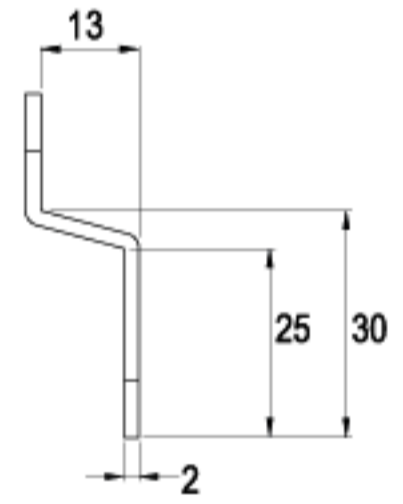

C149-16

G338-16

16 RAINBOW ZINC

LENGTH 46.0mm