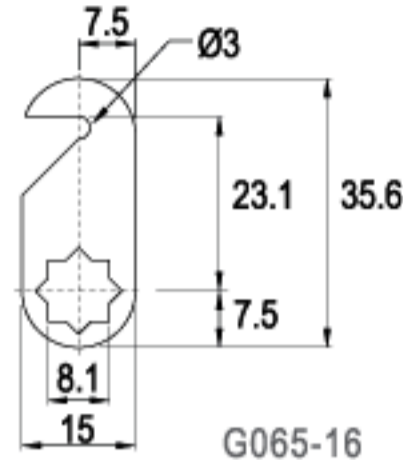

CAMS

TYPE (C)

ALTERNATE CODE (G)

FINISH

LENGTH 35.6mm