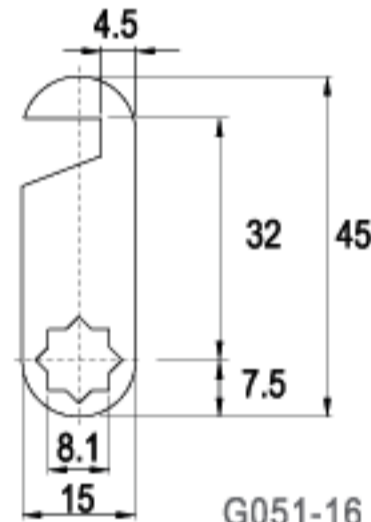

LENGTH 59.5mm

LENGTH 59.5mm

CAMS

LENGTH 60.5mm

LENGTH 62.5mm

LENGTH 63.0mm

LENGTH 64.5mm

LENGTH 68.5mm

LENGTH 37.0mm

C33-16

G097-16

16 RAINBOW ZINC

LENGTH 42.5mm

C17-16

G079-16

16 RAINBOW ZINC

LENGTH 45.0mm

C35-16

G051-16

16 RAINBOW ZINC

LENGTH 46.95mm

C226-16

G493-16

16 RAINBOW ZINC