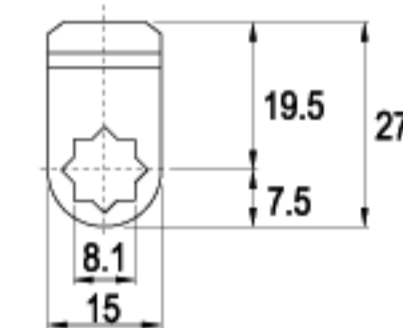

CAMS

LENGTH 26.8mm

TYPE (C)	ALTERNATE CODE (G)	FINISH

C65-16

G131-16

16 RAINBOW ZINC

LENGTH 26.8mm

C14-16

G076-16

16 RAINBOW ZINC

LENGTH 27.0mm

C10-16

G070-16

16 RAINBOW ZINC

LENGTH 27.0mm

C95-16

G215-16

16 RAINBOW ZINC

LENGTH 27.7mm

C15-16

G077-16

16 RAINBOW ZINC

LENGTH 27.7mm

C198-16

G405-16

16 RAINBOW ZINC