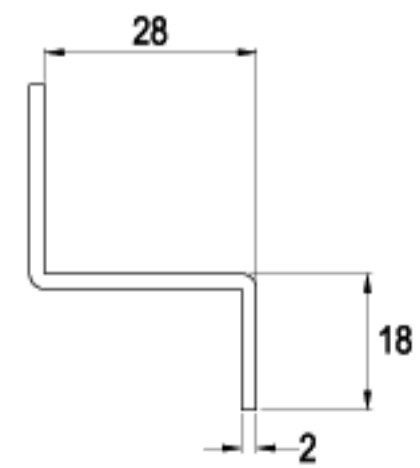

C174-16

G373-16

16 RAINBOW ZINC

LENGTH 43.0mm

C21-16

G083-16

16 RAINBOW ZINC

LENGTH 43.5mm

C195-16

G398-16

16 RAINBOW ZINC

CAMS

LENGTH 44.5mm

LENGTH 45.0mm

LENGTH 45.0mm

LENGTH 45.0mm