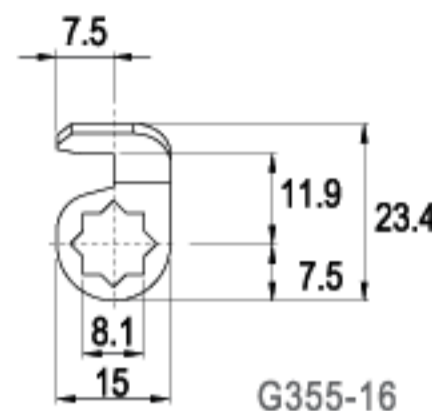

LENGTH 49.0mm

CT177-16

G377-16

16 RAINBOW ZINC

LENGTH 58.0mm

C197-16

G404-16

16 RAINBOW ZINC

LENGTH 23.4mm

C161-16

G355-16

16 RAINBOW ZINC

LENGTH 25.8mm

C137-16

G313-16

16 RAINBOW ZINC