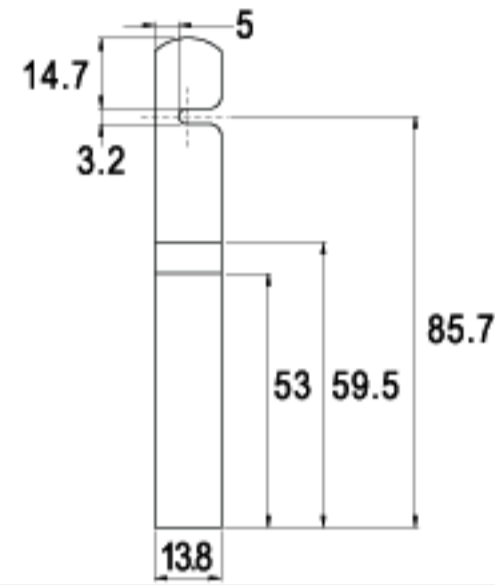

G010-16

16 RAINBOW ZINC

LENGTH 90.5mm

G013-16

16 RAINBOW ZINC

LENGTH 92.5mm

G008-16

16 RAINBOW ZINC

LENGTH 98.7mm

G006-16

16 RAINBOW ZINC

LENGTH 101.0mm

G112-16

16 RAINBOW ZINC

LENGTH 102.0mm

G011-16

16 RAINBOW ZINC

CAMS FOR 501

TYPE (G)

FINISH

LENGTH 102.0mm

LENGTH 102.4mm

G049-16

16 RAINBOW ZINC

LENGTH 41.25mm

G538-16

16 RAINBOW ZINC

LENGTH 47.0mm

G490-16

16 RAINBOW ZINC

LENGTH 67.95mm

G533-16