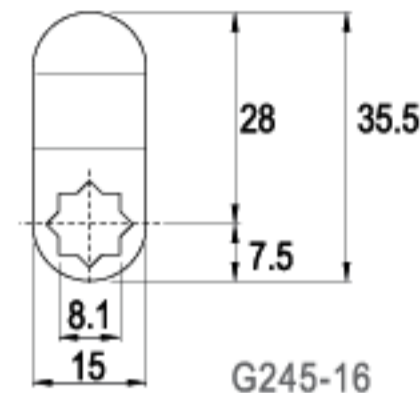

CAMS

TYPE (C)

ALTERNATE CODE (G)

FINISH

LENGTH 35.5mm

C106-16

G245-16