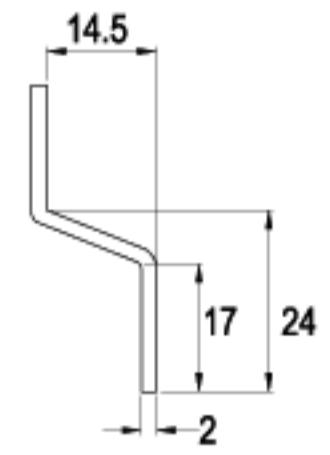

LENGTH 39.2mm

LENGTH 40.0mm

LENGTH 42.5mm

LENGTH 42.5mm

TYPE (C)

ALTERNATE CODE (G)

FINISH

CAMS

FINISH

CAMS

TYPE (C)

ALTERNATE CODE (G)

FINISH

LENGTH 20.5mm

C229-16

G508-16

C192-16

G395-16

16 RAINBOW ZINC

CAMS

LENGTH 40.6mm

LENGTH 40.6mm

LENGTH 41.0mm

LENGTH 41.0mm

LENGTH 41.0mm

LENGTH 42.0mm

TYPE (C)

ALTERNATE CODE (G)

FINISH

C07-16

G067-16

16 RAINBOW ZINC