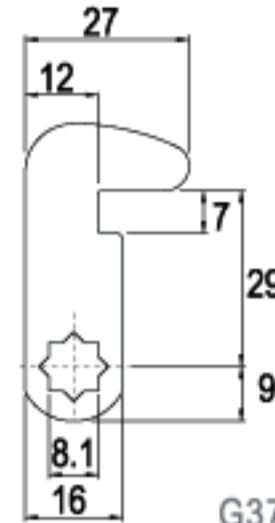

LENGTH 45.0mm

C35-16

G051-16

16 RAINBOW ZINC

LENGTH 46.95mm

C226-16

G493-16

16 RAINBOW ZINC

LENGTH 49.0mm

C18-16

G080-16

16 RAINBOW ZINC

CAMS

TYPE (C)

ALTERNATE CODE (G)

FINISH

LENGTH 49.0mm

CT177-16

G377-16

16 RAINBOW ZINC

LENGTH 58.0mm

C197-16

G404-16

16 RAINBOW ZINC