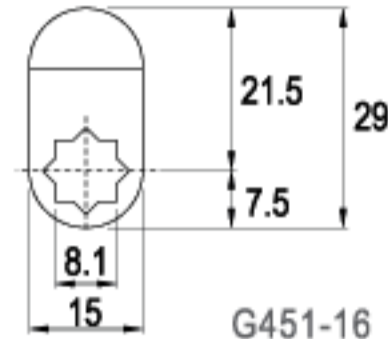

CAMS

TYPE (C)

ALTERNATE CODE (G)

FINISH

LENGTH 29.0mm