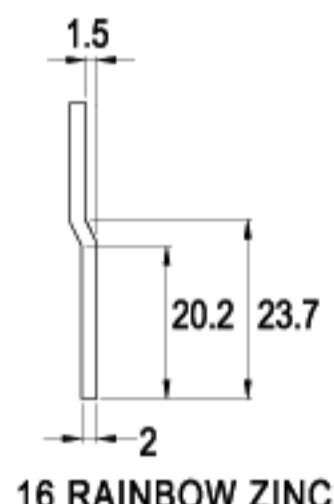

C133-16

G306-16

16 RAINBOW ZINC

LENGTH 39.2mm

C217-16

G446-16

16 RAINBOW ZINC

LENGTH 39.2mm