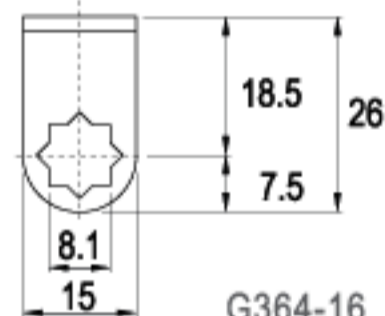

C166-16

G364-16