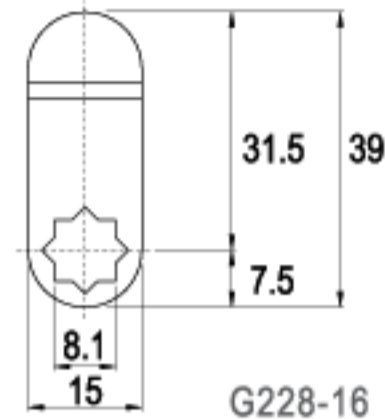

CAMS

TYPE (C)

ALTERNATE CODE (G)

FINISH

LENGTH 39.0mm