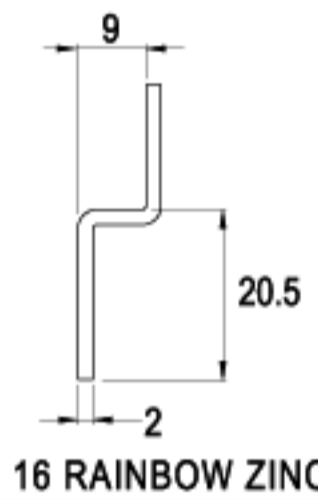

C133-16

G306-16

16 RAINBOW ZINC

LENGTH 39.2mm