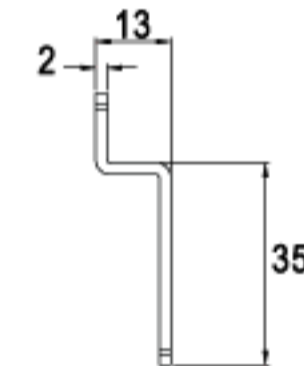

LENGTH 41.25mm

G538-16

16 RAINBOW ZINC

LENGTH 47.0mm

G490-16

16 RAINBOW ZINC

LENGTH 67.95mm

G533-16