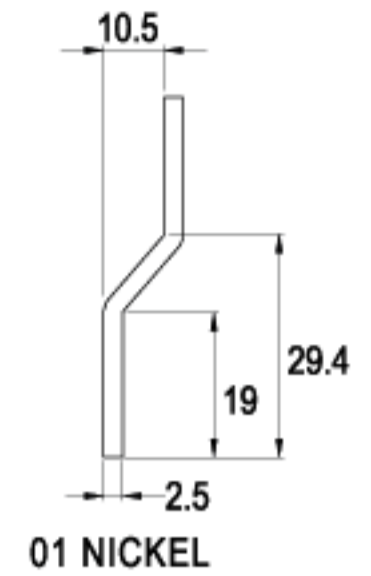

C168-16

G367-16

16 RAINBOW ZINC

CAMS

LENGTH 47.6mm

G435-01

01 NICKEL

LENGTH 47.8mm