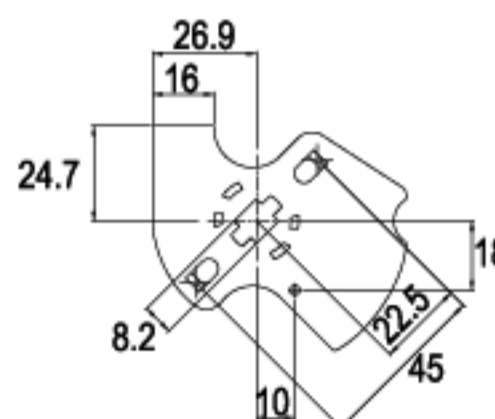

For: 552

G086-16

16 RAINBOW ZINC

LENGTH **95.68mm**

For: 552

G174-16

16 RAINBOW ZINC

LENGTH **95.68mm**

For: 554

G323-16

16 RAINBOW ZINC

LENGTH **98.36mm**

For: 554

G325-16

16 RAINBOW ZINC

CAMS FOR 501