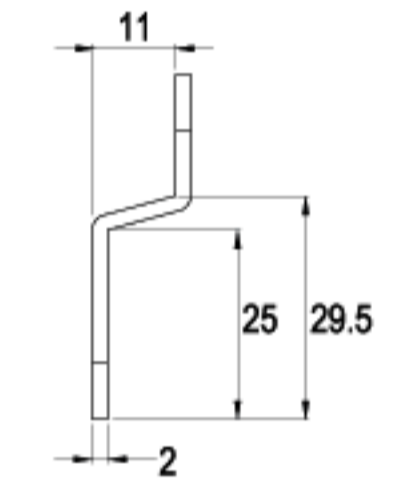

C96-16

G222-16

16 RAINBOW ZINC

LENGTH 45.5mm

C145-16

G330-16

16 RAINBOW ZINC

LENGTH 45.5mm