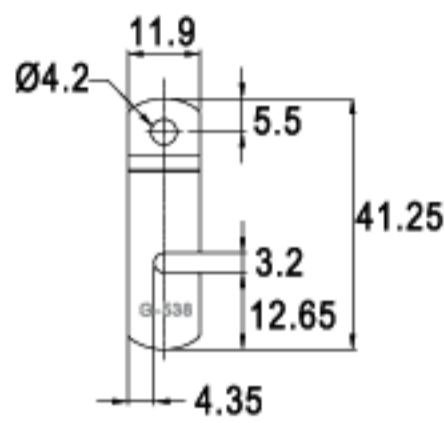

LENGTH 41.25mm

G538-16

16 RAINBOW ZINC

LENGTH 47.0mm

G490-16

16 RAINBOW ZINC

LENGTH 67.95mm

G533-16