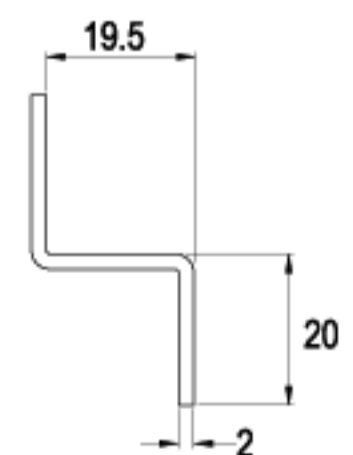

16 RAINBOW ZINC

C08-16