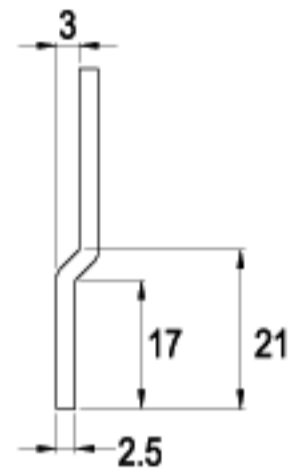

16 RAINBOW ZINC

C131-16