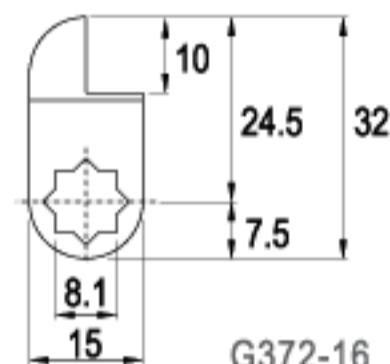

LENGTH 23.4mm

C161-16

G355-16

16 RAINBOW ZINC

LENGTH 25.8mm

C137-16

G313-16

16 RAINBOW ZINC

LENGTH 32.0mm

C173-16

G372-16

16 RAINBOW ZINC

LENGTH 33.0mm

C210-16

G424-16

16 RAINBOW ZINC