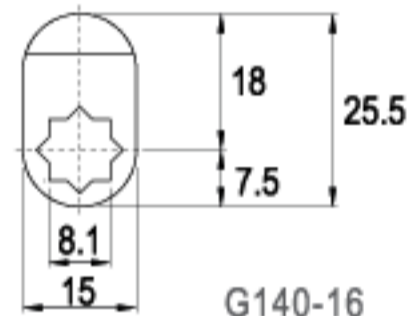

LENGTH 39.2mm

LENGTH 40.0mm

LENGTH 42.5mm

LENGTH 42.5mm

TYPE (C)

ALTERNATE CODE (G)

FINISH

CAMS

CAMS

LENGTH 55.5mm

LENGTH 60.0mm

LENGTH 63.5mm

LENGTH 70.0mm

LENGTH 110mm

TYPE (C)

ALTERNATE CODE (G)

16 RAINBOW ZINC

LENGTH 20.0mm

C181-16

G381-16

16 RAINBOW ZINC

LENGTH 25.5mm

C69-16

G140-16