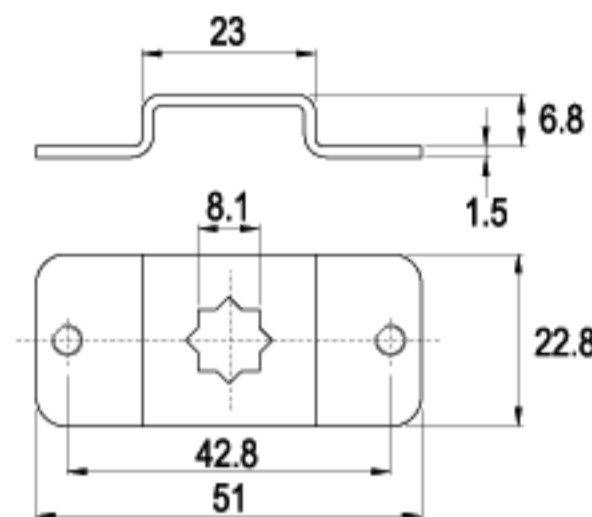

LENGTH 45.3mm

G535-16

16 RAINBOW ZINC

LENGTH 46.0mm

C13-16

16 RAINBOW ZINC

LENGTH 46.0mm

C77-16

ALTERNATE CODE (G)

FINISH

LENGTH 47.0mm

C163-16

G359-16

16 RAINBOW ZINC

LENGTH 51.0mm

C57-16

G124-16

16 RAINBOW ZINC

LENGTH 54.0mm

CT165-16

G362-16

16 RAINBOW ZINC

LENGTH 55.5mm

CT178-16