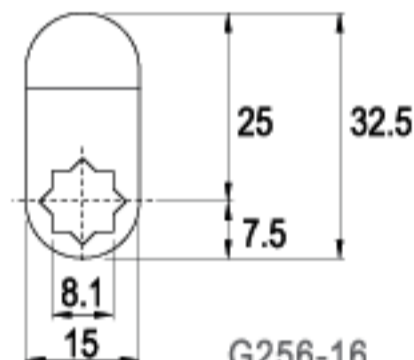

CAMS

LENGTH 20.0mm

C27-16

G029-16

16 RAINBOW ZINC

LENGTH 22.5mm

C99-16

G230-16

LENGTH 39.2mm

LENGTH 40.0mm

LENGTH 42.5mm

LENGTH 42.5mm

TYPE (C)

ALTERNATE CODE (G)

FINISH

CAMS

CAMS

LENGTH 55.5mm

LENGTH 60.0mm

LENGTH 63.5mm

LENGTH 70.0mm

LENGTH 110mm

TYPE (C)

ALTERNATE CODE (G)

C112-16

G277-16

16 RAINBOW ZINC

LENGTH 31.5mm

CT223-16

G468-16

16 RAINBOW ZINC

LENGTH 32.5mm