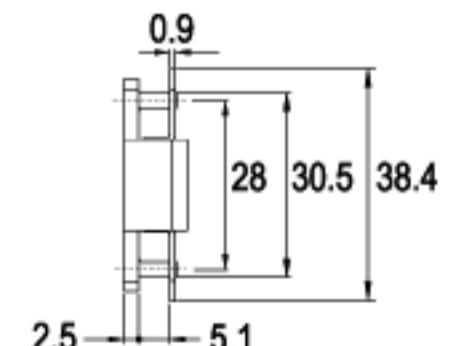

16 RAINBOW ZINC

LENGTH 58.0mm