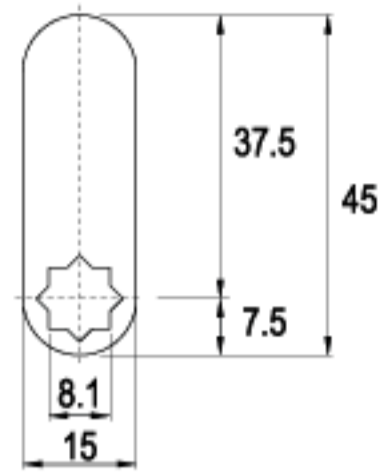

16 RAINBOW ZINC

LENGTH 35.5mm

C194-16

G397-16

16 RAINBOW ZINC

CAMS

LENGTH 37.0mm

LENGTH 37.5mm

LENGTH 39.2mm

LENGTH 40.0mm

LENGTH 42.5mm

LENGTH 42.5mm

TYPE (C)

ALTERNATE CODE (G)

FINISH

CAMS

LENGTH 45.0mm

C36-16

G052-16

16 RAINBOW ZINC

LENGTH 45.5mm

C182-16

G382-16

16 RAINBOW ZINC

CAMS

LENGTH 55.5mm

LENGTH 60.0mm

LENGTH 63.5mm

LENGTH 70.0mm

LENGTH 110mm

TYPE (C)

ALTERNATE CODE (G)