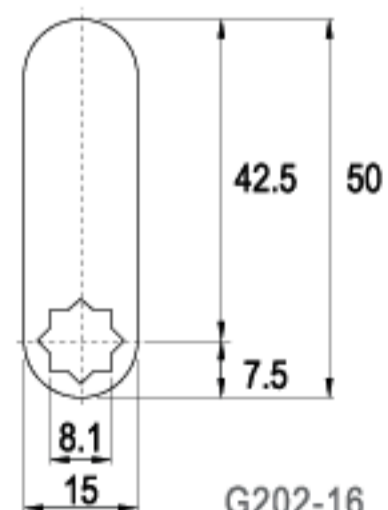

CT90-16

G202-16

16 RAINBOW ZINC

LENGTH 52.0mm