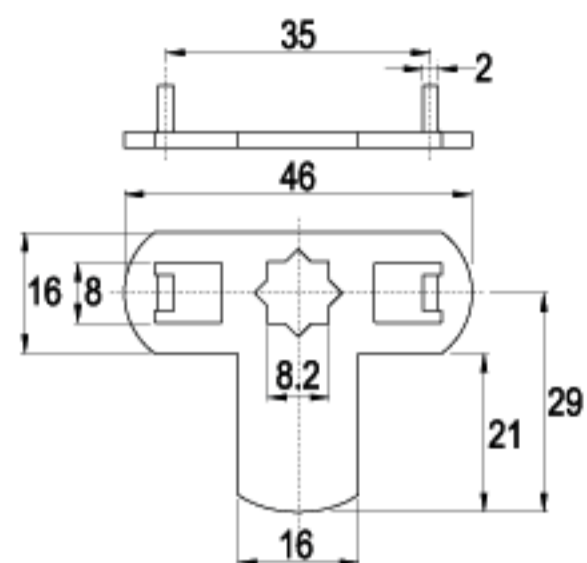

CAMS

TYPE (C)

ALTERNATE CODE (G)

FINISH

LENGTH 37.0mm

C160-16

G352-16

16 RAINBOW ZINC

LENGTH 45.3mm