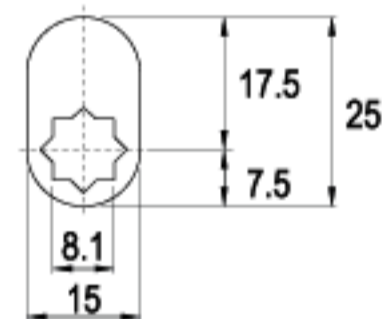

16 RAINBOW ZINC

LENGTH 25.0mm

C49-16

G115-16

16 RAINBOW ZINC

LENGTH 25.0mm

C130-16

G303-16

16 RAINBOW ZINC

LENGTH 26.5mm

C97-16

G227-16

16 RAINBOW ZINC

LENGTH 28.5mm

C76-16

G152-16

CAMS

LENGTH 55.5mm

LENGTH 60.0mm

LENGTH 63.5mm

LENGTH 70.0mm

LENGTH 110mm

TYPE (C)

ALTERNATE CODE (G)