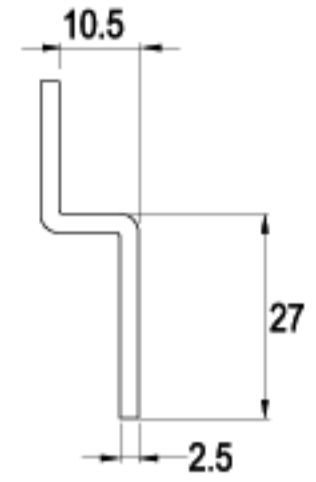

C195-16

G398-16

16 RAINBOW ZINC

CAMS

LENGTH 44.5mm

LENGTH 45.0mm

LENGTH 45.0mm

LENGTH 45.0mm

LENGTH 45.0mm

LENGTH 45.0mm

TYPE (C)

ALTERNATE CODE (G)

FINISH

CT199-16

G406-16

16 RAINBOW ZINC