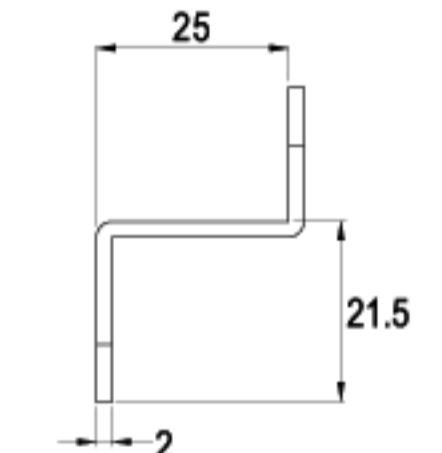

16 RAINBOW ZINC

C206-16