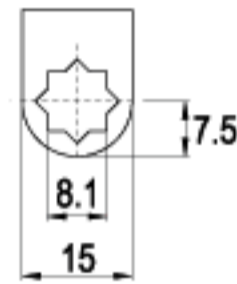

CAMS

TYPE (C)

ALTERNATE CODE (G)

FINISH

LENGTH 20.5mm

C229-16

G508-16

16 RAINBOW ZINC

LENGTH 20.0mm

C181-16

G381-16

16 RAINBOW ZINC

LENGTH 25.5mm

C69-16

G140-16

16 RAINBOW ZINC

LENGTH 26.0mm

C166-16

G364-16

16 RAINBOW ZINC

LENGTH 26.0mm

C193-16

G396-16

16 RAINBOW ZINC

LENGTH 26.8mm

C11-16

G071-16

16 RAINBOW ZINC