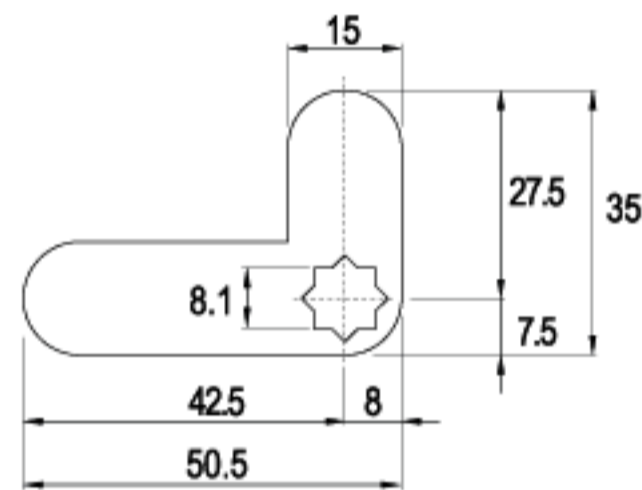

CAMS

LENGTH 35.0mm

TYPE (C)

ALTERNATE CODE (G)

FINISH

C234-16

G457-16

16 RAINBOW ZINC

LENGTH 56.0mm

C128-16

G301-16

16 RAINBOW ZINC

LENGTH 73.0mm

C73-16

G146-16

16 RAINBOW ZINC