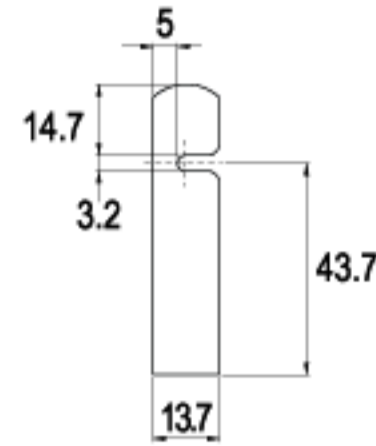

LENGTH 51.0mm

G005-16

16 RAINBOW ZINC

LENGTH 51.4mm

G194-16

16 RAINBOW ZINC

LENGTH 52.7mm

G009-16

G010-16

16 RAINBOW ZINC

LENGTH 90.5mm

G013-16

16 RAINBOW ZINC

LENGTH 92.5mm

G008-16

16 RAINBOW ZINC

LENGTH 98.7mm

G006-16

16 RAINBOW ZINC

LENGTH 101.0mm

G112-16

16 RAINBOW ZINC

LENGTH 102.0mm

G011-16