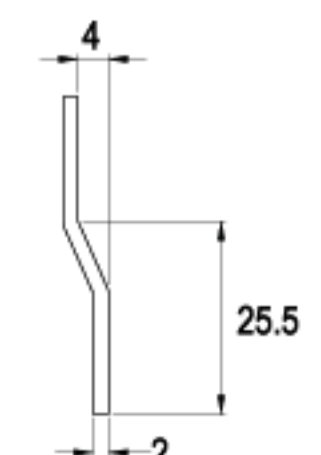

16 RAINBOW ZINC