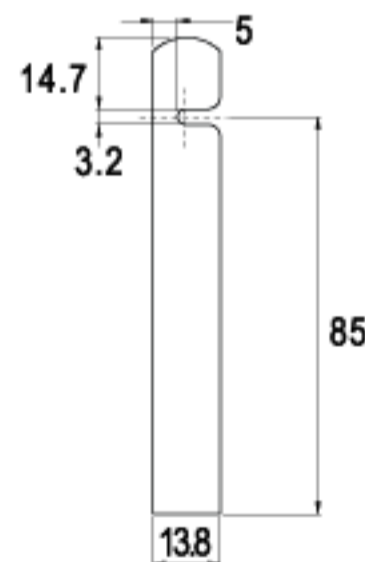

LENGTH 51.0mm

G005-16

16 RAINBOW ZINC

LENGTH 51.4mm

G194-16

16 RAINBOW ZINC

LENGTH 52.7mm

G009-16

G010-16

16 RAINBOW ZINC

LENGTH 90.5mm

G013-16

16 RAINBOW ZINC

LENGTH 92.5mm

G008-16

16 RAINBOW ZINC

LENGTH 98.7mm

G006-16

16 RAINBOW ZINC

LENGTH 101.0mm

G112-16

16 RAINBOW ZINC

LENGTH 102.0mm

G011-16

LENGTH 41.25mm

G538-16

16 RAINBOW ZINC

LENGTH 47.0mm

G490-16

16 RAINBOW ZINC

LENGTH 67.95mm

G533-16