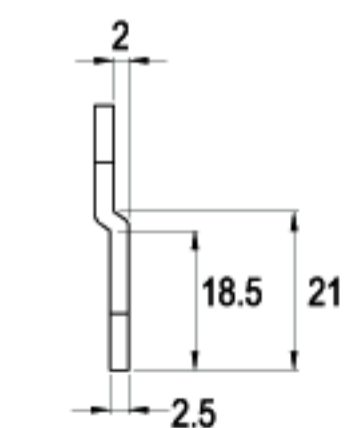

CT83-16

G180-16