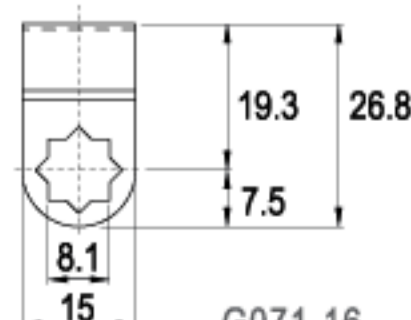

LENGTH 39.2mm

LENGTH 40.0mm

LENGTH 42.5mm

LENGTH 42.5mm

TYPE (C)

ALTERNATE CODE (G)

FINISH

CAMS

CAMS

LENGTH 55.5mm

LENGTH 60.0mm

LENGTH 63.5mm

LENGTH 70.0mm

LENGTH 110mm

TYPE (C)

ALTERNATE CODE (G)

16 RAINBOW ZINC

LENGTH 26.0mm

C166-16

G364-16

16 RAINBOW ZINC

LENGTH 26.0mm

C193-16

G396-16

16 RAINBOW ZINC

LENGTH 26.8mm

C11-16

G071-16

16 RAINBOW ZINC

CAMS

LENGTH 26.8mm

TYPE (C)	ALTERNATE CODE (G)	FINISH
----------	--------------------	--------