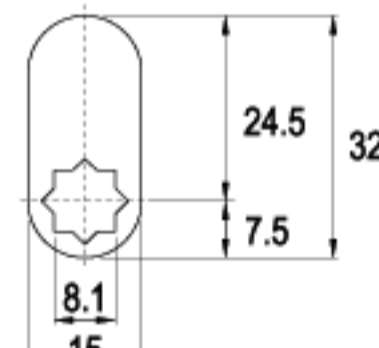

16 RAINBOW ZINC

LENGTH 28.7mm

CT70-16

G141-16

16 RAINBOW ZINC

LENGTH 30.0mm

C91-16

G203-16

16 RAINBOW ZINC

LENGTH 32.0mm

C175-16

G374-16

16 RAINBOW ZINC

LENGTH 34.0mm

C37-16

G053-16

LENGTH 39.2mm

LENGTH 40.0mm

LENGTH 42.5mm

LENGTH 42.5mm

TYPE (C)

ALTERNATE CODE (G)

FINISH

CAMS

CAMS

LENGTH 55.5mm

LENGTH 60.0mm

LENGTH 63.5mm

LENGTH 70.0mm

LENGTH 110mm

TYPE (C)

ALTERNATE CODE (G)