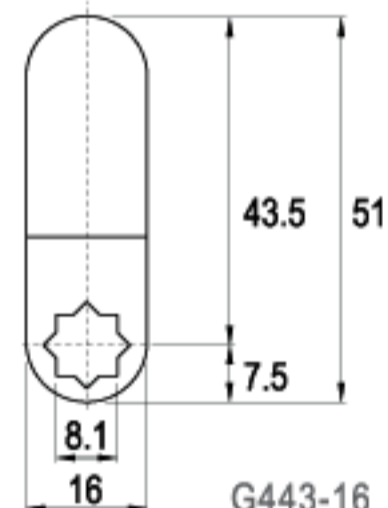

C85-16

G187-16

16 RAINBOW ZINC

LENGTH 50.5mm

C140-16

G317-16

16 RAINBOW ZINC

LENGTH 51.0mm

C208-16

G419-16

16 RAINBOW ZINC

LENGTH 51.0mm

C214-16

G443-16

16 RAINBOW ZINC

LENGTH 51.5mm

LENGTH 52.7mm

LENGTH 53.5mm

LENGTH 53.5mm

LENGTH 55.2mm

LENGTH 57.5mm

LENGTH 57.5mm

TYPE (C)      ALTERNATE CODE (G)      FINISH

C158-16		G350-16		16 RAINBOW ZINC
C139-16		G316-16		16 RAINBOW ZINC
C22-16		G084-16		16 RAINBOW ZINC
CT224-16		G469-16		16 RAINBOW ZINC
C87-16		G193-16		16 RAINBOW ZINC
C148-16		G337-16		16 RAINBOW ZINC

LENGTH 59.5mm

LENGTH 59.5mm

CAMS

LENGTH 60.5mm

LENGTH 62.5mm

LENGTH 63.0mm

LENGTH 64.5mm

LENGTH 68.5mm