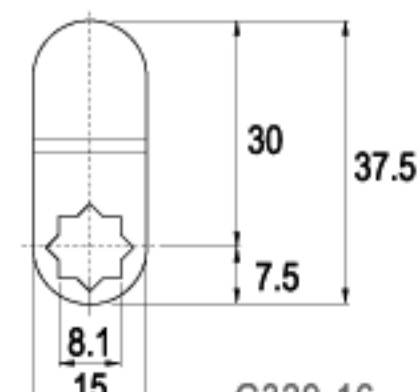

CAMS

LENGTH 20.0mm

C27-16

G029-16

16 RAINBOW ZINC

LENGTH 22.5mm

C99-16

G230-16

LENGTH 39.2mm

LENGTH 40.0mm

LENGTH 42.5mm

LENGTH 42.5mm

TYPE (C)

ALTERNATE CODE (G)

FINISH

CAMS

CAMS

LENGTH 55.5mm

LENGTH 60.0mm

LENGTH 63.5mm

LENGTH 70.0mm

LENGTH 110mm

TYPE (C)

ALTERNATE CODE (G)

C59-16

G126-16

16 RAINBOW ZINC

LENGTH 37.5mm

C84-16

G186-16

16 RAINBOW ZINC

LENGTH 37.5mm