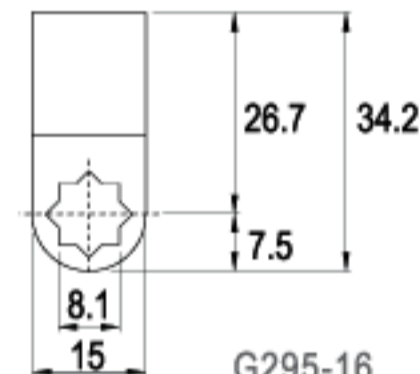

CAMS

LENGTH 20.0mm

C27-16

G029-16

16 RAINBOW ZINC

LENGTH 22.5mm

C99-16

G230-16

LENGTH 39.2mm

LENGTH 40.0mm

LENGTH 42.5mm

LENGTH 42.5mm

TYPE (C)

ALTERNATE CODE (G)

FINISH

CAMS

CAMS

LENGTH 55.5mm

LENGTH 60.0mm

LENGTH 63.5mm

LENGTH 70.0mm

LENGTH 110mm

TYPE (C)

ALTERNATE CODE (G)

C201-16

G408-16

16 RAINBOW ZINC

LENGTH 34.0mm

C188-16

G389-16

16 RAINBOW ZINC

LENGTH 34.2mm