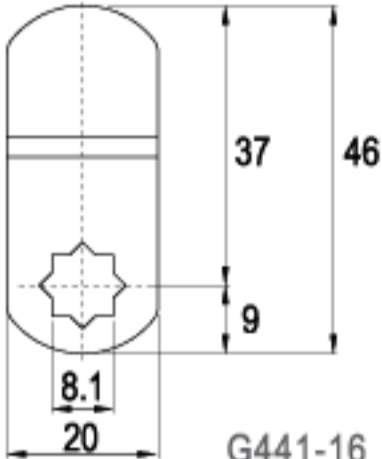

CT213-16

G441-16