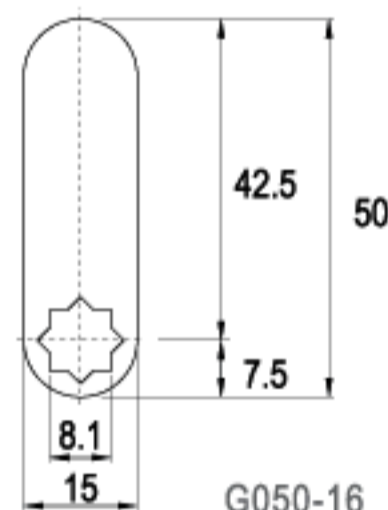

LENGTH 39.2mm

LENGTH 40.0mm

LENGTH 42.5mm

LENGTH 42.5mm

TYPE (C)

ALTERNATE CODE (G)

FINISH

CAMS

LENGTH 45.0mm

C36-16

G052-16

16 RAINBOW ZINC

LENGTH 45.5mm

C182-16

G382-16

16 RAINBOW ZINC

LENGTH 49.0mm

C02-16

G062-16

16 RAINBOW ZINC

LENGTH 50.0mm

C34-16

G050-16

16 RAINBOW ZINC

CAMS

LENGTH 55.5mm

LENGTH 60.0mm

LENGTH 63.5mm

LENGTH 70.0mm

LENGTH 110mm

TYPE (C)

ALTERNATE CODE (G)