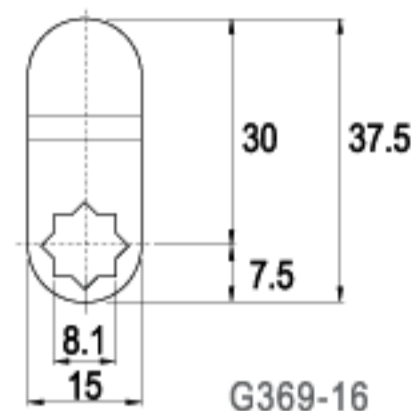

CAMS

LENGTH 37.5mm

TYPE (C)

ALTERNATE CODE (G)

FINISH

C170-16

G369-16