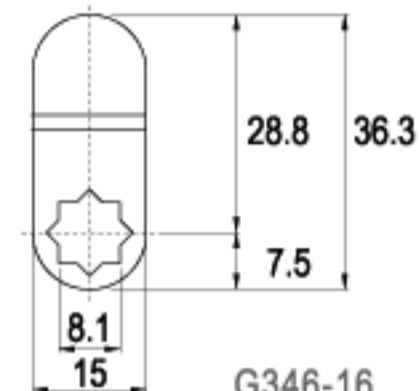

C155-16

G346-16