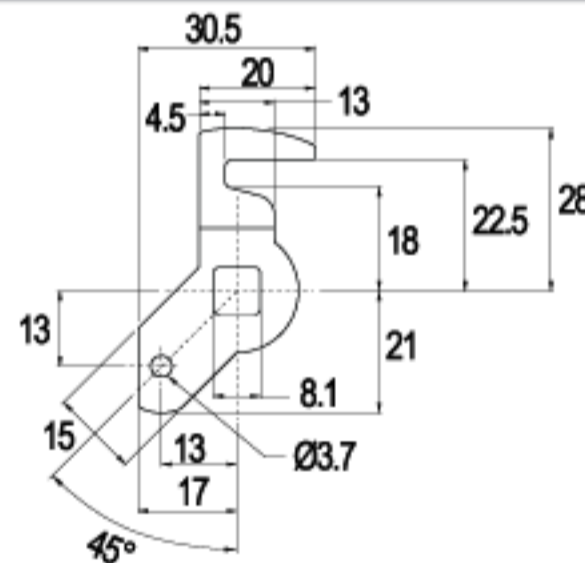

LENGTH 33.7mm

G-263-16

16 RAINBOW ZINC

LENGTH 46.5mm

G-264-16

16 RAINBOW ZINC

LENGTH 49.0mm

G-266-16