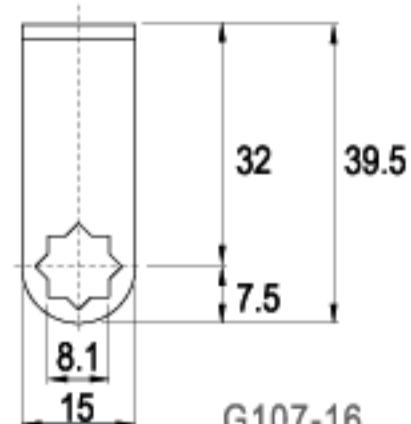

CAMS

TYPE (C)

ALTERNATE CODE (G)

FINISH

LENGTH 39.0mm

C98-16

G228-16

16 RAINBOW ZINC

LENGTH 39.0mm

C133-16

G306-16

16 RAINBOW ZINC

LENGTH 39.2mm

C217-16

G446-16

16 RAINBOW ZINC

LENGTH 39.2mm

C82-16

G177-16

16 RAINBOW ZINC

LENGTH 39.5mm

C45-16

G107-16

16 RAINBOW ZINC

LENGTH 40.5mm

C192-16

G395-16

16 RAINBOW ZINC