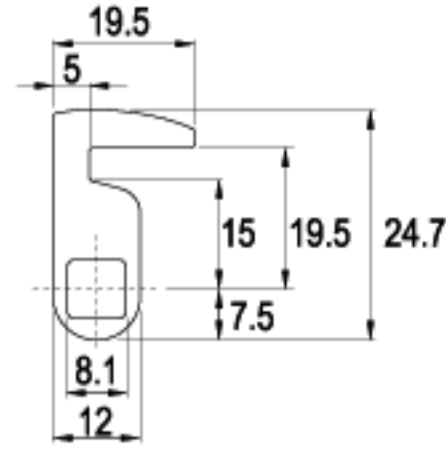

CAMS FOR 516

TYPE (G)

FINISH

LENGTH 24.7mm

G-262-16

LENGTH 33.7mm