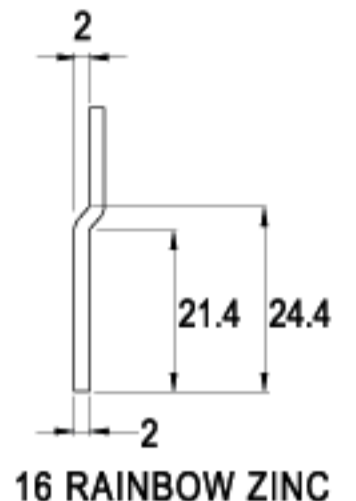

16 RAINBOW ZINC

LENGTH 37.5mm