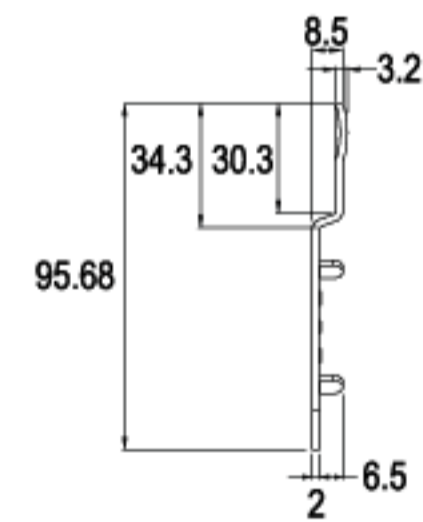

For: 552

G086-16

16 RAINBOW ZINC

LENGTH **95.68mm**

For: 552

G174-16

16 RAINBOW ZINC

LENGTH **95.68mm**

For: 554

G323-16

16 RAINBOW ZINC

LENGTH **98.36mm**

For: 554

G325-16

16 RAINBOW ZINC

CAMS FOR 501