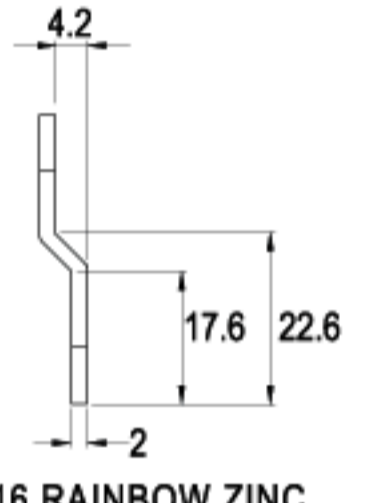

16 RAINBOW ZINC

LENGTH 39.0mm