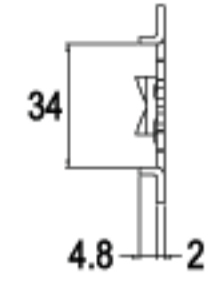

CAMS

TYPE (G)

FINISH

LENGTH **90.5mm**

For: 553
556

G132-16