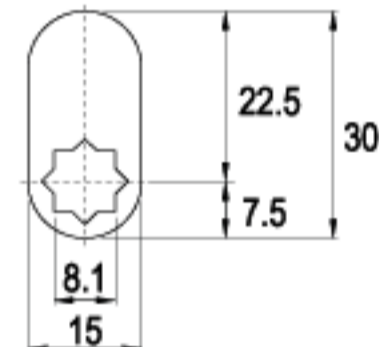

16 RAINBOW ZINC

LENGTH 28.7mm

CT70-16

G141-16

16 RAINBOW ZINC

LENGTH 30.0mm

C91-16

G203-16

16 RAINBOW ZINC

LENGTH 32.0mm

C175-16

G374-16

16 RAINBOW ZINC

LENGTH 34.0mm

C37-16

G053-16

LENGTH 39.2mm

LENGTH 40.0mm

LENGTH 42.5mm

LENGTH 42.5mm

TYPE (C)

ALTERNATE CODE (G)

FINISH

CAMS

CAMS

LENGTH 55.5mm

LENGTH 60.0mm

LENGTH 63.5mm

LENGTH 70.0mm

LENGTH 110mm

TYPE (C)

ALTERNATE CODE (G)