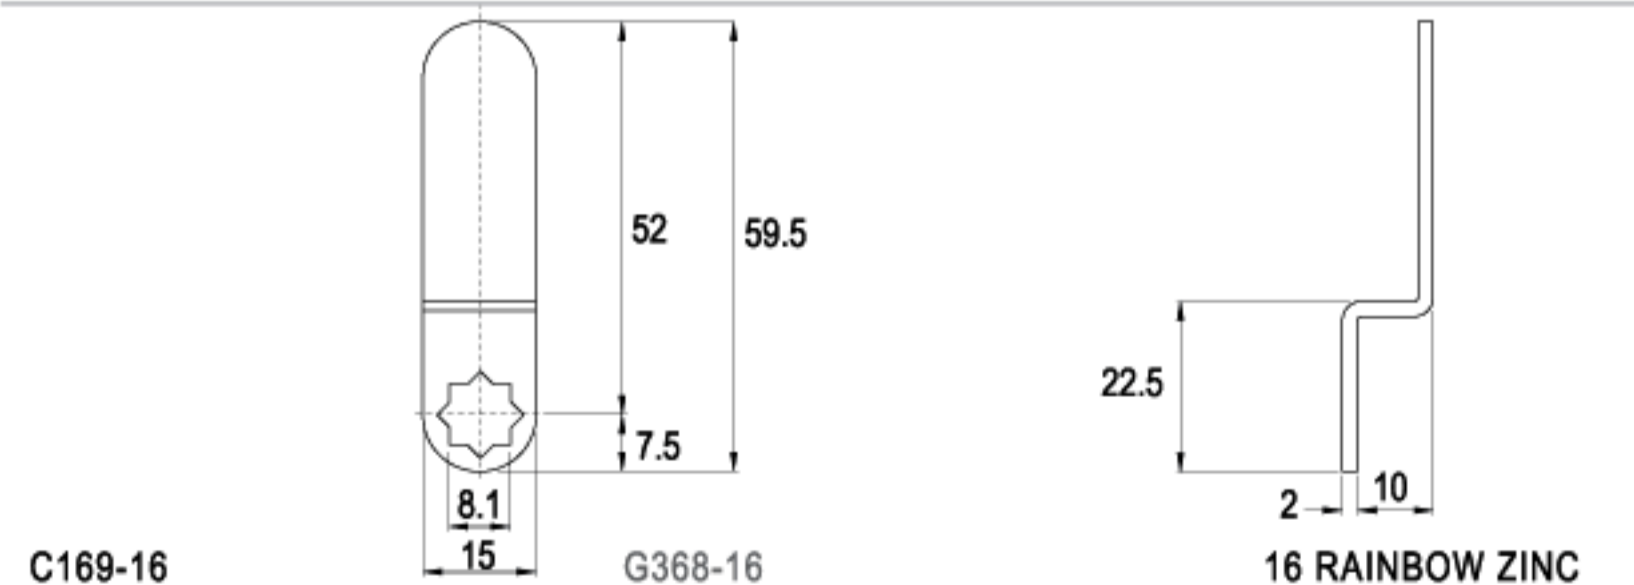

LENGTH 59.5mm

LENGTH 59.5mm

CAMS

LENGTH 60.5mm

LENGTH 62.5mm

LENGTH 63.0mm

LENGTH 64.5mm

LENGTH 68.5mm