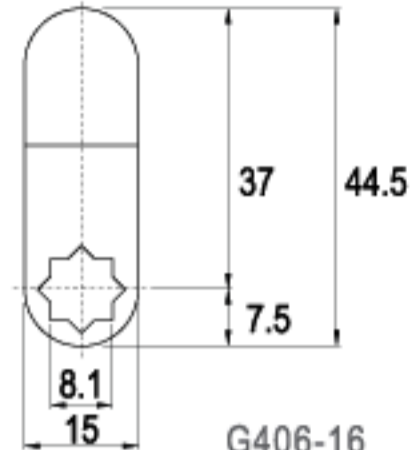

TYPE (C)

ALTERNATE CODE (G)

FINISH

LENGTH 29.0mm

C219-16

G451-16

16 RAINBOW ZINC

LENGTH 30.0mm

C195-16

G398-16

16 RAINBOW ZINC

CAMS

LENGTH 44.5mm

LENGTH 45.0mm

LENGTH 45.0mm

LENGTH 45.0mm

LENGTH 45.0mm

LENGTH 45.0mm

TYPE (C)

ALTERNATE CODE (G)

FINISH

CT199-16

G406-16

16 RAINBOW ZINC