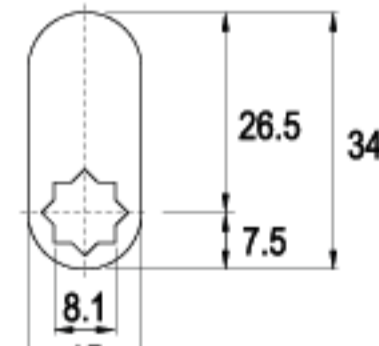

16 RAINBOW ZINC

LENGTH 32.0mm

C175-16

G374-16

16 RAINBOW ZINC

LENGTH 34.0mm

C37-16

G053-16

16 RAINBOW ZINC

LENGTH 35.5mm

C194-16

G397-16

16 RAINBOW ZINC

CAMS

LENGTH 37.0mm

LENGTH 37.5mm

LENGTH 39.2mm

LENGTH 40.0mm

LENGTH 42.5mm

LENGTH 42.5mm

TYPE (C)

ALTERNATE CODE (G)

FINISH

CAMS

CAMS

LENGTH 55.5mm

LENGTH 60.0mm

LENGTH 63.5mm

LENGTH 70.0mm

LENGTH 110mm

TYPE (C)

ALTERNATE CODE (G)