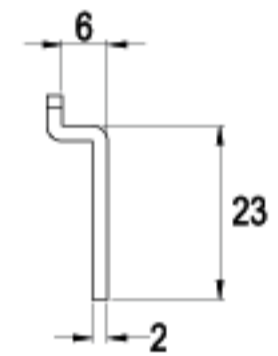

16 RAINBOW ZINC

LENGTH 27.0mm

C95-16