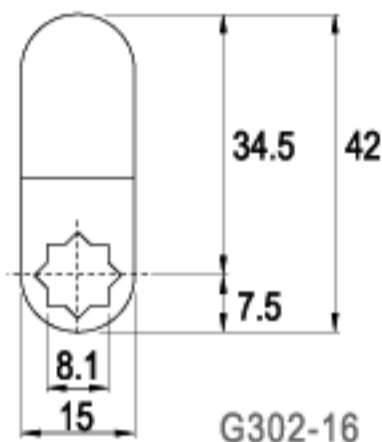

CAMS

TYPE (C)

ALTERNATE CODE (G)

FINISH

LENGTH 42.0mm

CX81-16

G163-16

16 RAINBOW ZINC

LENGTH 42.0mm

CT129-16

G302-16

16 RAINBOW ZINC

LENGTH 42.3mm

C09-16

G069-16

16 RAINBOW ZINC

LENGTH 42.5mm

C174-16

G373-16

16 RAINBOW ZINC

LENGTH 43.0mm

C21-16

G083-16

16 RAINBOW ZINC

LENGTH 43.5mm

C195-16

G398-16

16 RAINBOW ZINC