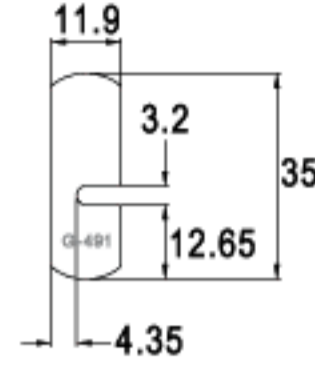

CAMS FOR 502

TYPE (G)

FINISH

LENGTH 35.0mm

G491-16

16 RAINBOW ZINC

LENGTH 41.25mm