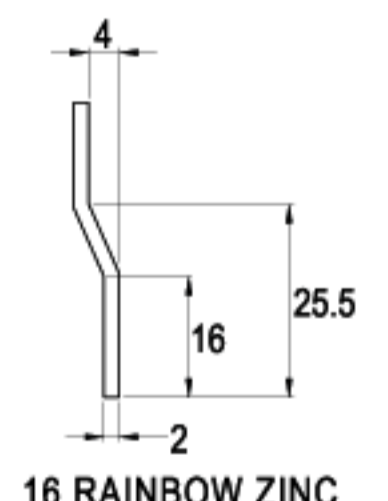

C93-16

G205-16

16 RAINBOW ZINC

LENGTH 39.0mm