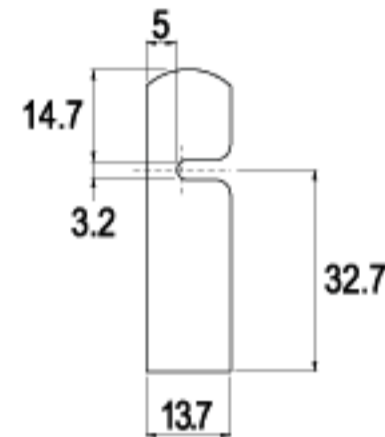

For: 554

G323-16

16 RAINBOW ZINC

LENGTH **98.36mm**

For: 554

G325-16

16 RAINBOW ZINC

CAMS FOR 501

TYPE (G)

FINISH

LENGTH 45.2mm

G047-16

16 RAINBOW ZINC

LENGTH 49.0mm

G048-16

16 RAINBOW ZINC

LENGTH 51.0mm

G005-16

16 RAINBOW ZINC

LENGTH 51.4mm

G194-16

16 RAINBOW ZINC

LENGTH 52.7mm

G009-16