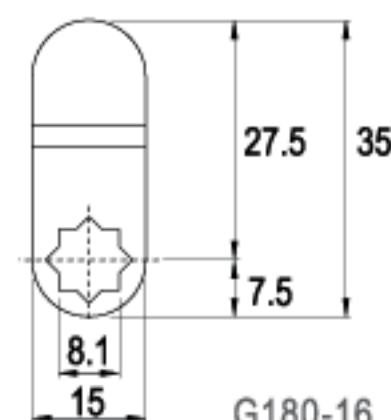

CAMS

LENGTH 34.0mm

TYPE (C)

ALTERNATE CODE (G)

FINISH

C201-16

G408-16

16 RAINBOW ZINC

LENGTH 34.0mm

C188-16

G389-16

16 RAINBOW ZINC

LENGTH 34.2mm

CT123-16

G295-16

16 RAINBOW ZINC

LENGTH 34.5mm

C113-16

G278-16

16 RAINBOW ZINC

LENGTH 34.5mm

C157-16

G349-16

16 RAINBOW ZINC

LENGTH 35.0mm

CT83-16

G180-16

16 RAINBOW ZINC