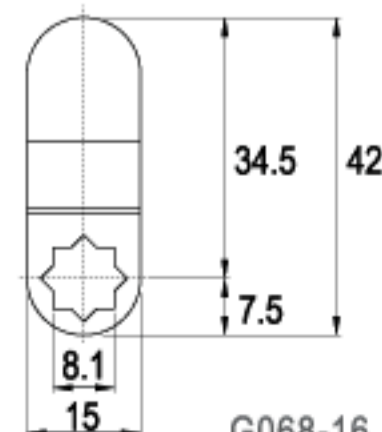

CAMS

LENGTH 40.6mm

LENGTH 40.6mm

LENGTH 41.0mm

LENGTH 41.0mm

LENGTH 41.0mm

LENGTH 42.0mm

TYPE (C)

ALTERNATE CODE (G)

FINISH

C07-16

G067-16

16 RAINBOW ZINC

C78-16

G157-16

16 RAINBOW ZINC

C12-16

G072-16

16 RAINBOW ZINC

C150-16

G339-16

16 RAINBOW ZINC

C206-16

G417-16

16 RAINBOW ZINC

C08-16

G068-16

16 RAINBOW ZINC