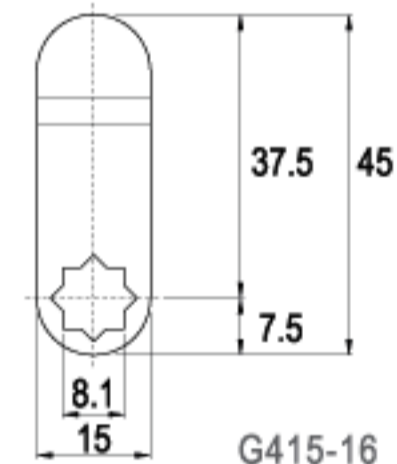

CAMS

LENGTH 44.5mm

LENGTH 45.0mm

LENGTH 45.0mm

LENGTH 45.0mm

LENGTH 45.0mm

LENGTH 45.0mm

TYPE (C)

ALTERNATE CODE (G)

FINISH

CT199-16

G406-16

16 RAINBOW ZINC

CT118-16

G284-16

16 RAINBOW ZINC

C131-16

G304-16

16 RAINBOW ZINC

C204-16

G415-16

16 RAINBOW ZINC

C42-16

G102-16

16 RAINBOW ZINC

CT228-16

G503-16

16 RAINBOW ZINC