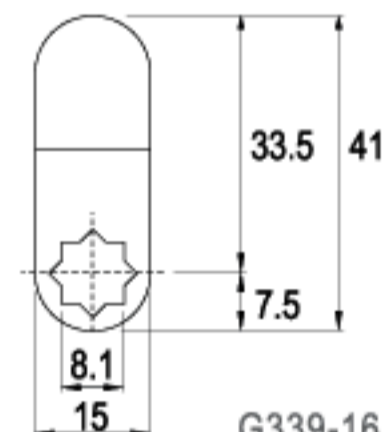

CAMS

LENGTH 40.6mm

LENGTH 40.6mm

LENGTH 41.0mm

LENGTH 41.0mm

LENGTH 41.0mm

LENGTH 42.0mm

TYPE (C)

ALTERNATE CODE (G)

FINISH

C07-16

G067-16

16 RAINBOW ZINC

C78-16

G157-16

16 RAINBOW ZINC

C12-16

G072-16

16 RAINBOW ZINC

C150-16

G339-16

16 RAINBOW ZINC

C206-16

G417-16

16 RAINBOW ZINC

C08-16

G068-16

16 RAINBOW ZINC