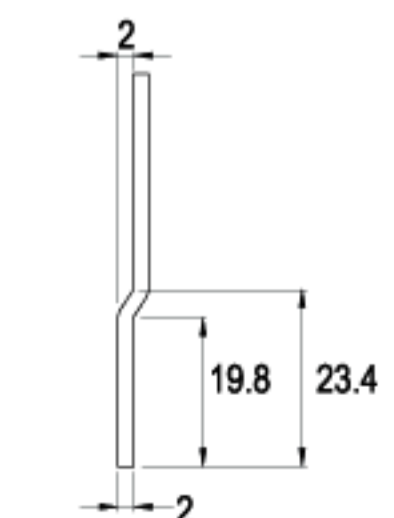

C230-16

G507-16

16 RAINBOW ZINC

LENGTH 52.0mm

C100-16

G237-16

16 RAINBOW ZINC

CAMS

LENGTH 52.7mm

LENGTH 53.5mm

LENGTH 53.5mm

LENGTH 55.2mm

LENGTH 57.5mm

LENGTH 57.5mm

TYPE (C)      ALTERNATE CODE (G)      FINISH

C158-16		G350-16		16 RAINBOW ZINC
C139-16		G316-16		16 RAINBOW ZINC
C22-16		G084-16		16 RAINBOW ZINC
CT224-16		G469-16		16 RAINBOW ZINC
C87-16		G193-16		16 RAINBOW ZINC
C148-16		G337-16		16 RAINBOW ZINC

LENGTH 59.5mm

LENGTH 59.5mm

CAMS

LENGTH 60.5mm

LENGTH 62.5mm

LENGTH 63.0mm

LENGTH 64.5mm

LENGTH 68.5mm