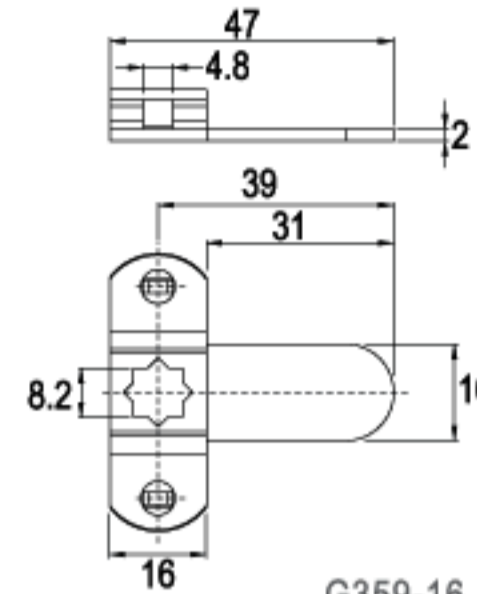

CAMS

TYPE (C)

ALTERNATE CODE (G)

FINISH

LENGTH 47.0mm

C163-16

G359-16