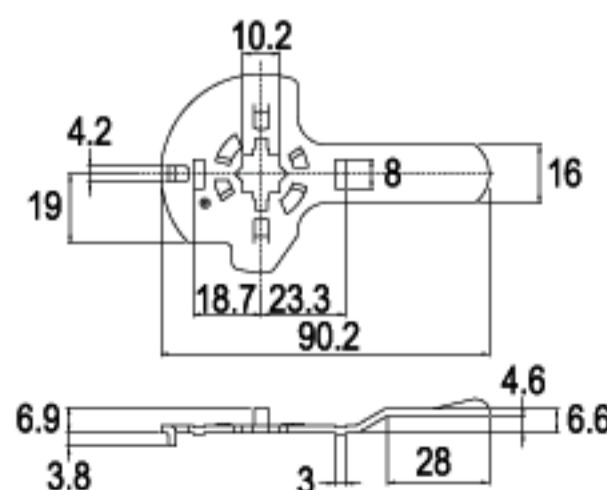

LENGTH **85.5mm**

For: 553  
556

G164-16

16 RAINBOW ZINC

LENGTH **89.0mm**

For: 553  
556

G232-16

16 RAINBOW ZINC

LENGTH **89.6mm**

For: 552

G087-16

16 RAINBOW ZINC

LENGTH **90.2mm**

For: 553  
556

G161-16

16 RAINBOW ZINC

For: 552

G086-16

16 RAINBOW ZINC

LENGTH **95.68mm**

For: 552

G174-16

16 RAINBOW ZINC

LENGTH **95.68mm**