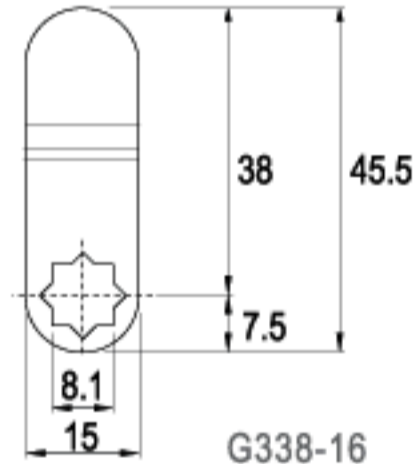

TYPE (C)

ALTERNATE CODE (G)

FINISH

LENGTH 29.0mm

C219-16

G451-16

16 RAINBOW ZINC

LENGTH 30.0mm

C96-16

G222-16

16 RAINBOW ZINC

LENGTH 45.5mm

C145-16

G330-16

16 RAINBOW ZINC

LENGTH 45.5mm