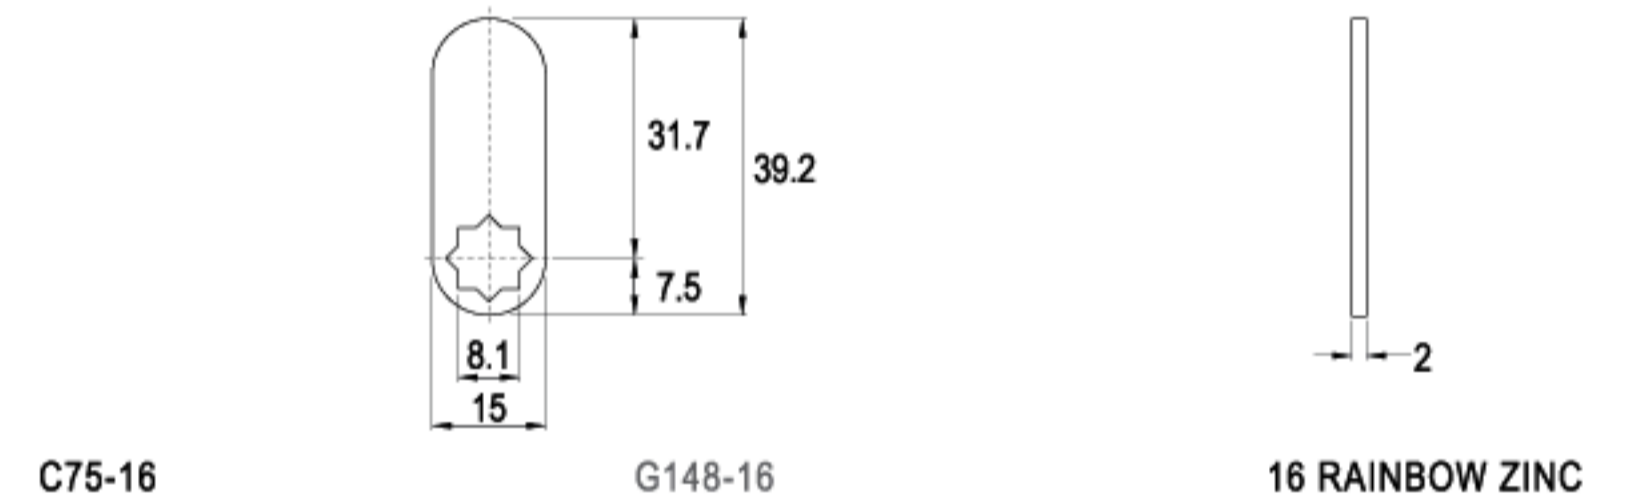

LENGTH 39.2mm

LENGTH 40.0mm

LENGTH 42.5mm

LENGTH 42.5mm

TYPE (C)

ALTERNATE CODE (G)

FINISH

CAMS