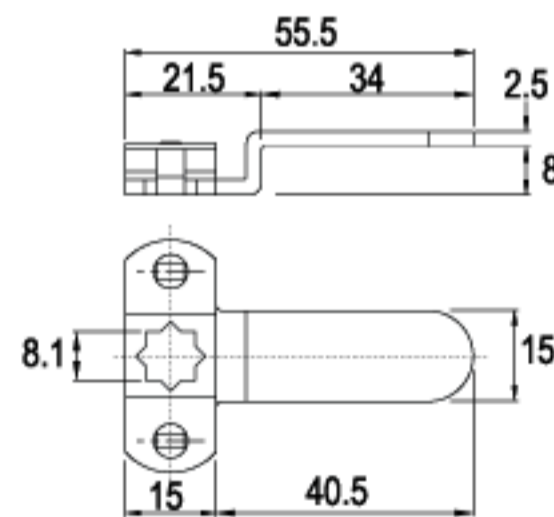

G124-16

16 RAINBOW ZINC

LENGTH 54.0mm

CT165-16

G362-16

16 RAINBOW ZINC

LENGTH 55.5mm

CT178-16