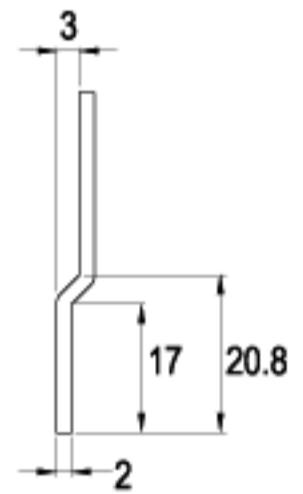

16 RAINBOW ZINC

C204-16