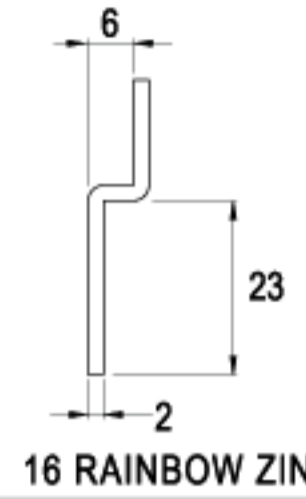

TYPE (C)

ALTERNATE CODE (G)

FINISH

LENGTH 39.0mm

C98-16

G228-16

16 RAINBOW ZINC

LENGTH 39.0mm