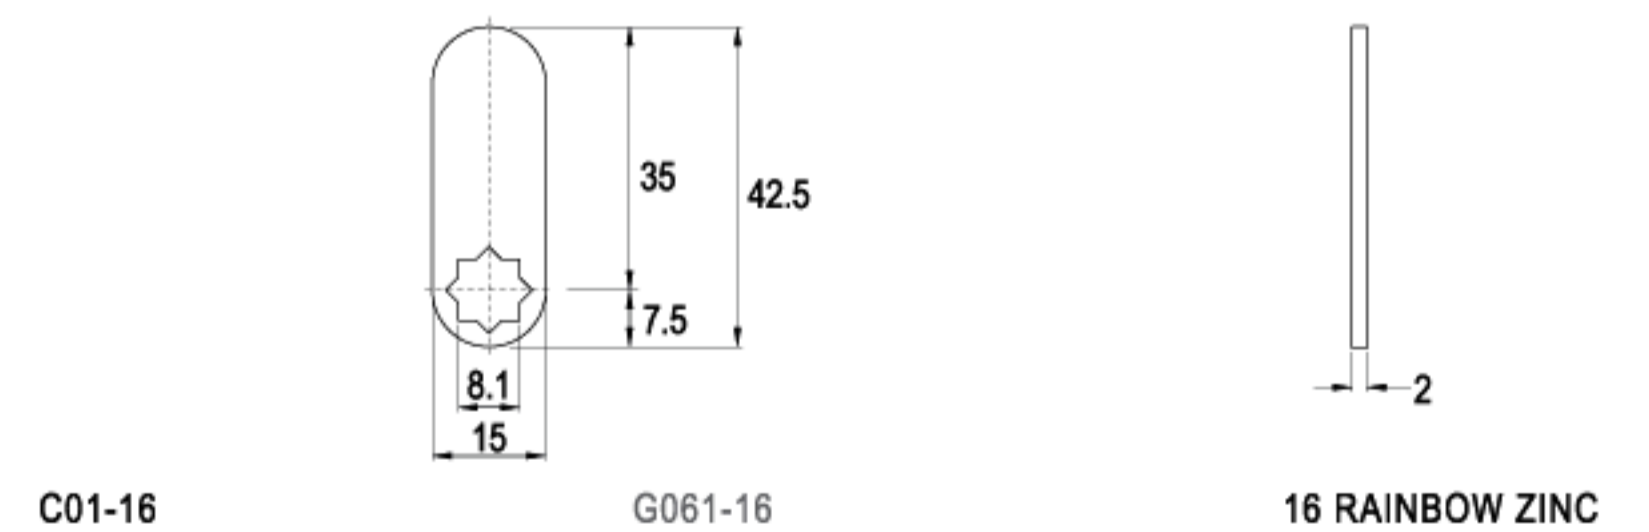

CAMS

LENGTH 37.0mm

LENGTH 37.5mm

LENGTH 39.2mm

LENGTH 40.0mm

LENGTH 42.5mm

LENGTH 42.5mm

TYPE (C)

ALTERNATE CODE (G)

FINISH