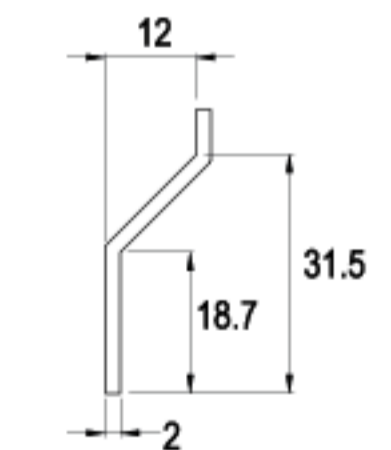

C84-16

G186-16

16 RAINBOW ZINC

LENGTH 37.5mm