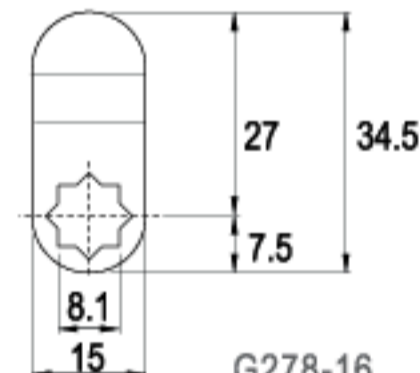

CAMS

LENGTH 34.0mm

TYPE (C)

ALTERNATE CODE (G)

FINISH

C201-16

G408-16

16 RAINBOW ZINC

LENGTH 34.0mm

C188-16

G389-16

16 RAINBOW ZINC

LENGTH 34.2mm

CT123-16

G295-16

16 RAINBOW ZINC

LENGTH 34.5mm

C113-16

G278-16

16 RAINBOW ZINC

LENGTH 34.5mm

C157-16

G349-16

16 RAINBOW ZINC

LENGTH 35.0mm

CT83-16

G180-16

16 RAINBOW ZINC