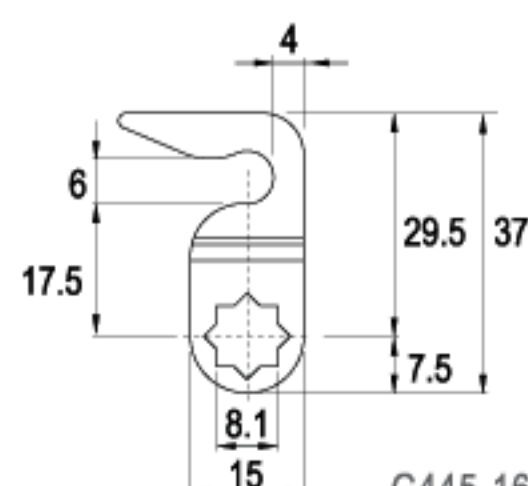

LENGTH 32.0mm

C173-16

G372-16

16 RAINBOW ZINC

LENGTH 33.0mm

C210-16

G424-16

16 RAINBOW ZINC

LENGTH 33.0mm

C205-16

G416-16

16 RAINBOW ZINC

LENGTH 37.0mm

C216-16

G445-16

16 RAINBOW ZINC

CAMS

LENGTH 38.0mm

LENGTH 39.0mm

LENGTH 39.0mm

LENGTH 39.2mm

LENGTH 41.0mm

LENGTH 41.5mm

TYPE (C)