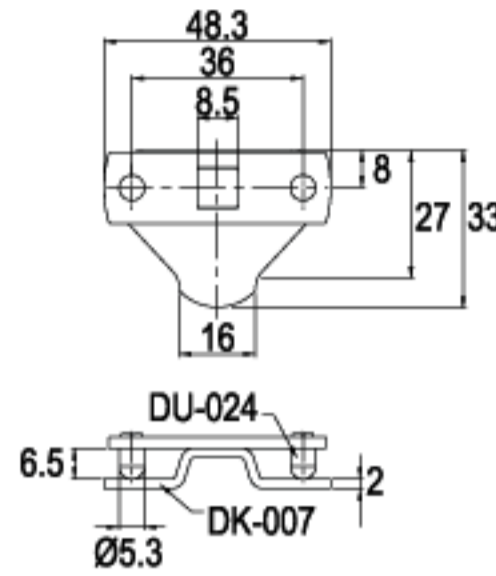

G378-16

16 RAINBOW ZINC

LENGTH 58.0mm

C143-16

G322-16

16 RAINBOW ZINC

CAMS

TYPE (G)

FINISH

LENGTH **33.0mm**

For: 161

G357-16

16 RAINBOW ZINC

LENGTH **70.0mm**

For: 161

G504-16