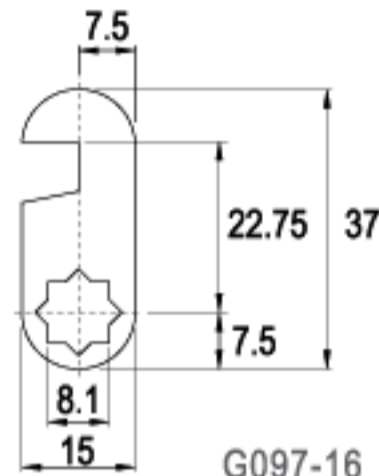

LENGTH 59.5mm

LENGTH 59.5mm

CAMS

LENGTH 60.5mm

LENGTH 62.5mm

LENGTH 63.0mm

LENGTH 64.5mm

LENGTH 68.5mm

LENGTH 37.0mm

C33-16

G097-16

16 RAINBOW ZINC

LENGTH 42.5mm

C17-16

G079-16

16 RAINBOW ZINC

LENGTH 45.0mm

C35-16

G051-16

16 RAINBOW ZINC

LENGTH 46.95mm

C226-16

G493-16

16 RAINBOW ZINC