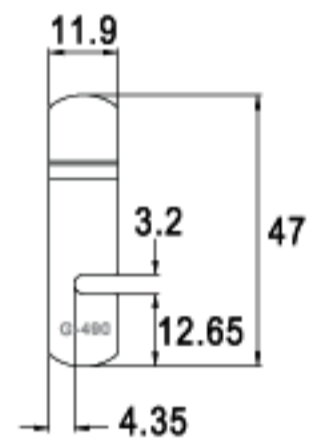

LENGTH 98.7mm

G006-16

16 RAINBOW ZINC

LENGTH 101.0mm

G112-16

16 RAINBOW ZINC

LENGTH 102.0mm

G011-16

LENGTH 41.25mm

G538-16

16 RAINBOW ZINC

LENGTH 47.0mm

G490-16

16 RAINBOW ZINC

LENGTH 67.95mm

G533-16