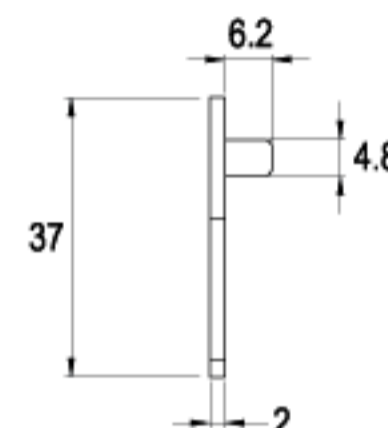

CAMS

TYPE (C)

ALTERNATE CODE (G)

FINISH

LENGTH 37.0mm