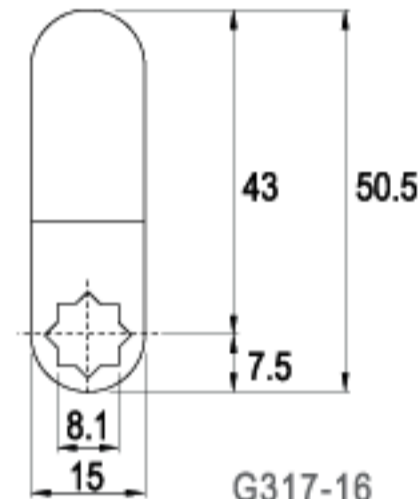

C85-16

G187-16

16 RAINBOW ZINC

LENGTH 50.5mm

C140-16

G317-16

16 RAINBOW ZINC

LENGTH 51.0mm

C208-16

G419-16

16 RAINBOW ZINC

LENGTH 51.0mm

C214-16

G443-16

16 RAINBOW ZINC

LENGTH 51.5mm