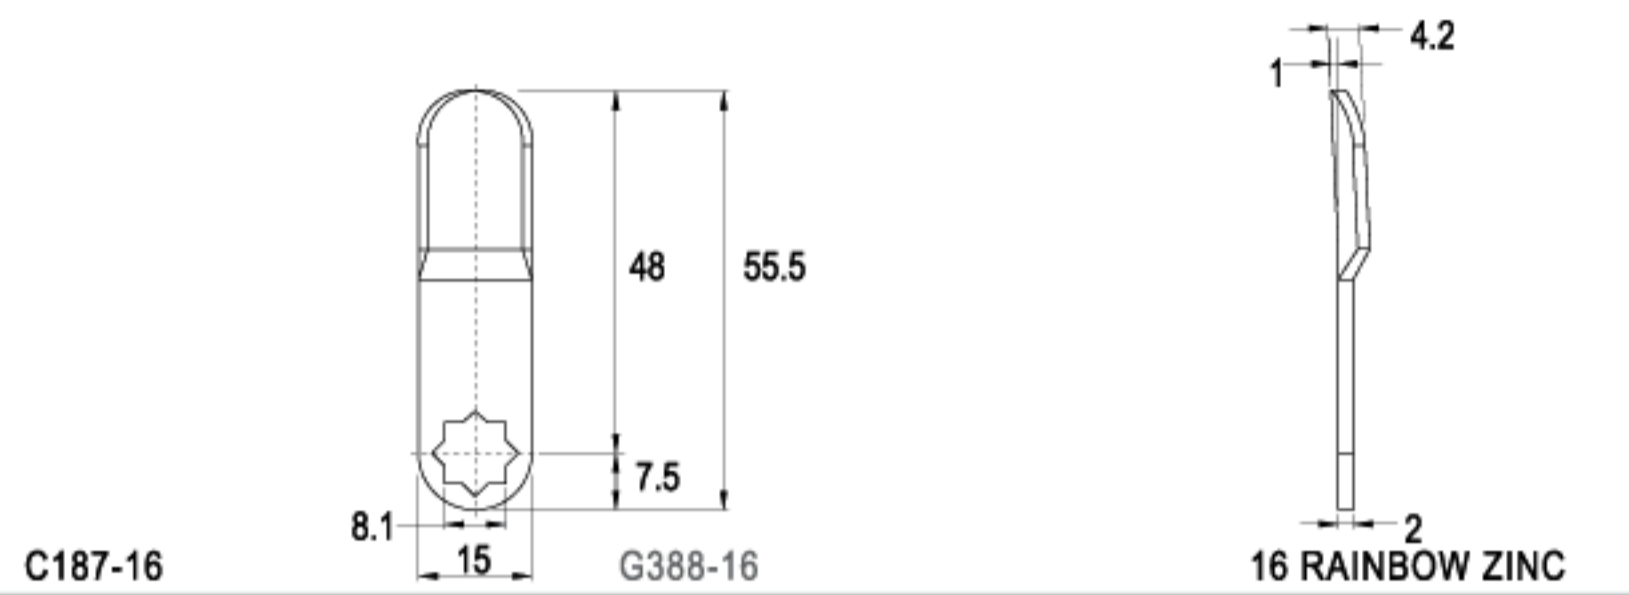

CAMS

LENGTH 55.5mm

LENGTH 60.0mm

LENGTH 63.5mm

LENGTH 70.0mm

LENGTH 110mm

TYPE (C)

ALTERNATE CODE (G)

FINISH