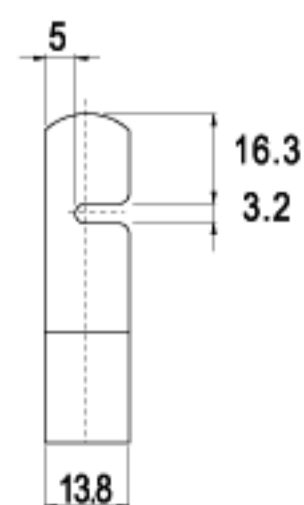

CAMS FOR 501

TYPE (G)

FINISH

LENGTH 45.2mm

G047-16

16 RAINBOW ZINC

LENGTH 49.0mm

G048-16

16 RAINBOW ZINC

LENGTH 51.0mm

G005-16

16 RAINBOW ZINC

LENGTH 51.4mm

G194-16

16 RAINBOW ZINC

LENGTH 52.7mm

G009-16

16 RAINBOW ZINC

LENGTH 53.7mm

G212-16

16 RAINBOW ZINC