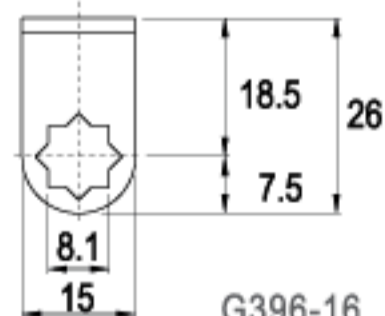

LENGTH 39.2mm

LENGTH 40.0mm

LENGTH 42.5mm

LENGTH 42.5mm

TYPE (C)

ALTERNATE CODE (G)

FINISH

CAMS

CAMS

LENGTH 55.5mm

LENGTH 60.0mm

LENGTH 63.5mm

LENGTH 70.0mm

LENGTH 110mm

TYPE (C)

ALTERNATE CODE (G)

16 RAINBOW ZINC

LENGTH 26.0mm

C166-16

G364-16

16 RAINBOW ZINC

LENGTH 26.0mm

C193-16

G396-16

16 RAINBOW ZINC

LENGTH 26.8mm

C11-16

G071-16

16 RAINBOW ZINC

CAMS

LENGTH 26.8mm

TYPE (C)	ALTERNATE CODE (G)	FINISH
----------	--------------------	--------