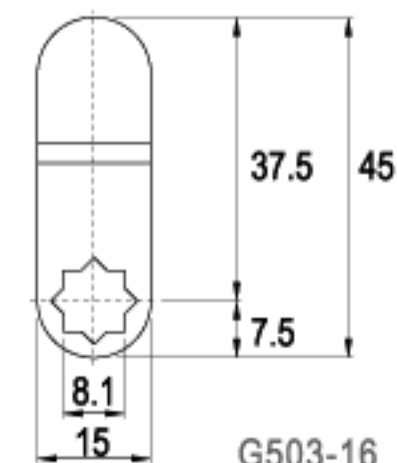

CAMS

LENGTH 44.5mm

LENGTH 45.0mm

LENGTH 45.0mm

LENGTH 45.0mm

LENGTH 45.0mm

LENGTH 45.0mm

TYPE (C)

ALTERNATE CODE (G)

FINISH

CT199-16

G406-16

16 RAINBOW ZINC

CT118-16

G284-16

16 RAINBOW ZINC

C131-16

G304-16

16 RAINBOW ZINC

C204-16

G415-16

16 RAINBOW ZINC

C42-16

G102-16

16 RAINBOW ZINC

CT228-16

G503-16

16 RAINBOW ZINC