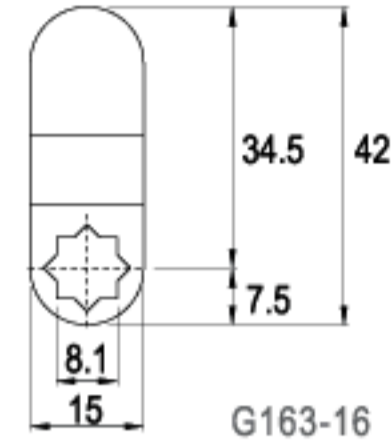

CAMS

LENGTH 55.5mm

LENGTH 60.0mm

LENGTH 63.5mm

LENGTH 70.0mm

LENGTH 110mm

TYPE (C)

ALTERNATE CODE (G)

FINISH

CAMS

TYPE (C)

ALTERNATE CODE (G)

FINISH

LENGTH 20.5mm

C229-16

G508-16

TYPE (C)

ALTERNATE CODE (G)

FINISH

LENGTH 42.0mm

CX81-16

G163-16

16 RAINBOW ZINC

LENGTH 42.0mm