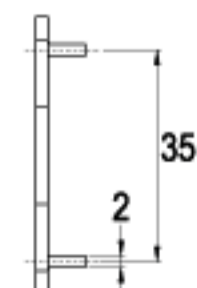

G378-16

16 RAINBOW ZINC

LENGTH 58.0mm

C143-16

G322-16

16 RAINBOW ZINC

CAMS

TYPE (G)

FINISH

LENGTH **33.0mm**

For: 161

G357-16

16 RAINBOW ZINC

LENGTH **70.0mm**

For: 161

G504-16