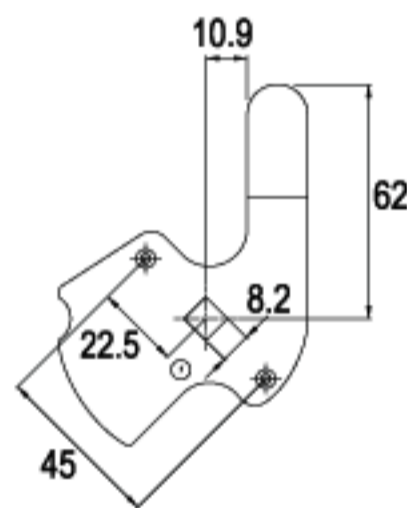

LENGTH **89.6mm**

For: 552

G087-16

16 RAINBOW ZINC

LENGTH **90.2mm**

For: 553  
556

G161-16

16 RAINBOW ZINC

For: 552

G086-16

16 RAINBOW ZINC

LENGTH **95.68mm**

For: 552

G174-16

16 RAINBOW ZINC

LENGTH **95.68mm**

For: 554

G323-16

16 RAINBOW ZINC

LENGTH **98.36mm**

For: 554

G325-16

16 RAINBOW ZINC

CAMS FOR 501