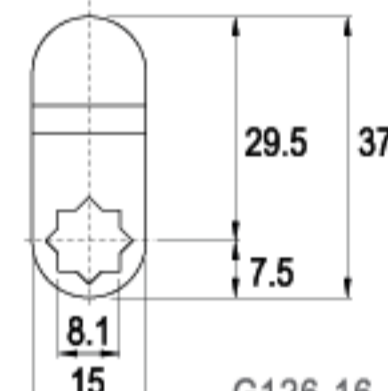

CAMS

LENGTH 20.0mm

C27-16

G029-16

16 RAINBOW ZINC

LENGTH 22.5mm

C99-16

G230-16

LENGTH 39.2mm

LENGTH 40.0mm

LENGTH 42.5mm

LENGTH 42.5mm

TYPE (C)

ALTERNATE CODE (G)

FINISH

CAMS

CAMS

LENGTH 55.5mm

LENGTH 60.0mm

LENGTH 63.5mm

LENGTH 70.0mm

LENGTH 110mm

TYPE (C)

ALTERNATE CODE (G)

C227-16

G497-16

16 RAINBOW ZINC

LENGTH 36.3mm

C155-16

G346-16

16 RAINBOW ZINC

LENGTH 37.0mm