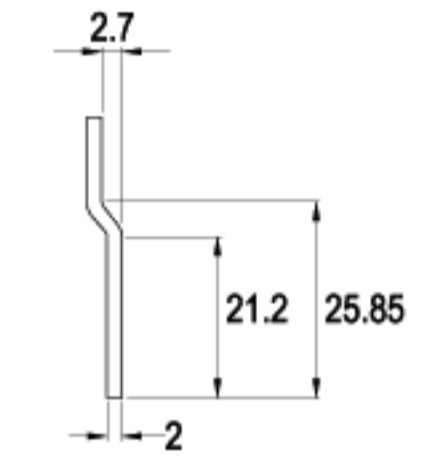

C59-16

G126-16

16 RAINBOW ZINC

LENGTH 37.5mm