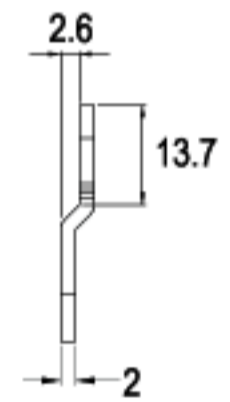

LENGTH 32.5mm

TYPE (G)

FINISH

G496-16

16 RAINBOW ZINC

LENGTH 32.5mm

G458-16

16 RAINBOW ZINC