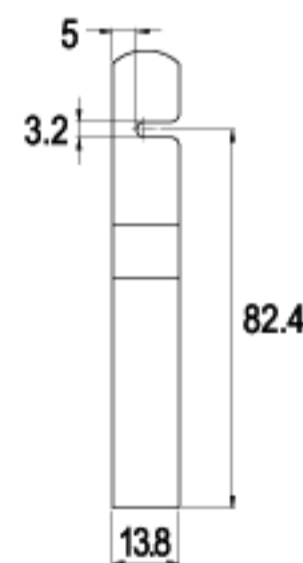

LENGTH 51.0mm

G005-16

16 RAINBOW ZINC

LENGTH 51.4mm

G194-16

16 RAINBOW ZINC

LENGTH 52.7mm

G009-16

G010-16

16 RAINBOW ZINC

LENGTH 90.5mm

G013-16

16 RAINBOW ZINC

LENGTH 92.5mm

G008-16

16 RAINBOW ZINC

LENGTH 98.7mm

G006-16

16 RAINBOW ZINC

LENGTH 101.0mm

G112-16

16 RAINBOW ZINC

LENGTH 102.0mm

G011-16