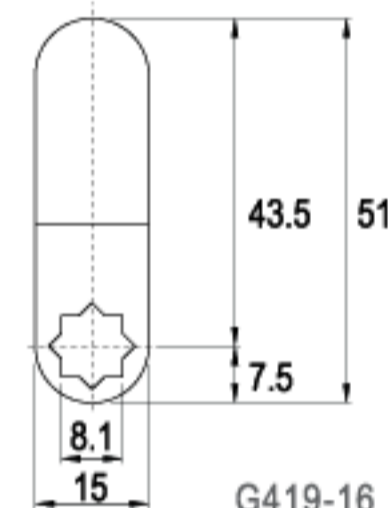

G064-16

16 RAINBOW ZINC

C04-16

LENGTH 48.8mm

G133-16

16 RAINBOW ZINC

C66-16

LENGTH 49.0mm

C85-16

G187-16

16 RAINBOW ZINC

LENGTH 50.5mm

C140-16

G317-16

16 RAINBOW ZINC

LENGTH 51.0mm

C208-16

G419-16

16 RAINBOW ZINC

LENGTH 51.0mm

C214-16

G443-16

16 RAINBOW ZINC

LENGTH 51.5mm

LENGTH 52.7mm

LENGTH 53.5mm

LENGTH 53.5mm

LENGTH 55.2mm

LENGTH 57.5mm

LENGTH 57.5mm

TYPE (C)      ALTERNATE CODE (G)      FINISH

C158-16		G350-16		16 RAINBOW ZINC
C139-16		G316-16		16 RAINBOW ZINC
C22-16		G084-16		16 RAINBOW ZINC
CT224-16		G469-16		16 RAINBOW ZINC
C87-16		G193-16		16 RAINBOW ZINC
C148-16		G337-16		16 RAINBOW ZINC