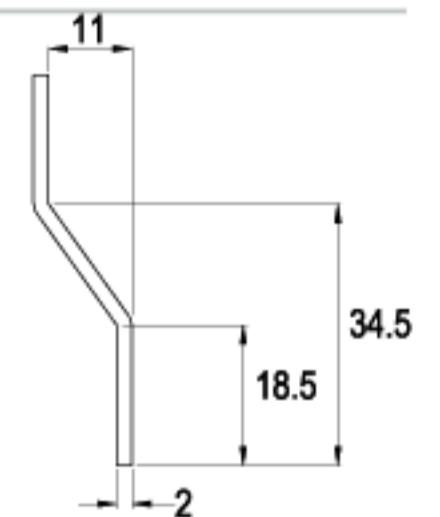

16 RAINBOW ZINC

LENGTH 52.0mm

C100-16