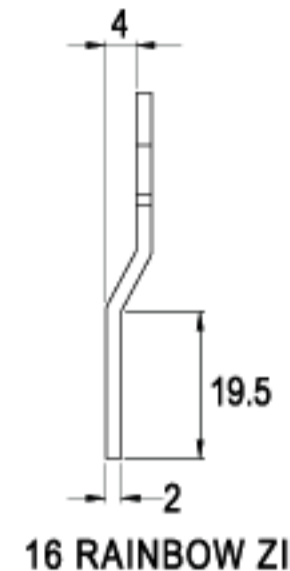

CAMS

LENGTH 48.5mm

TYPE (C)

ALTERNATE CODE (G)

FINISH

C41-16

G101-16

16 RAINBOW ZINC