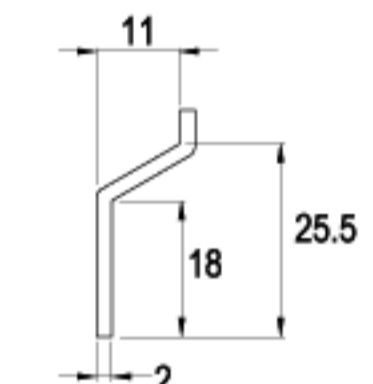

16 RAINBOW ZINC

LENGTH 31.5mm