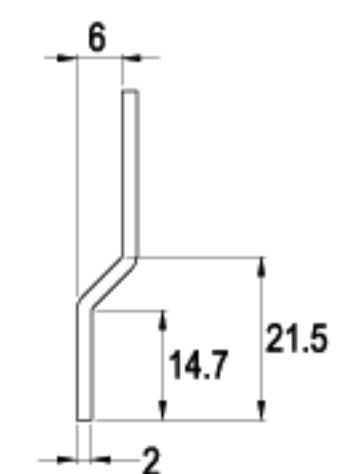

FINISH

CAMS

TYPE (C)

ALTERNATE CODE (G)

FINISH

LENGTH 20.5mm

C229-16

G508-16

C174-16

G373-16

16 RAINBOW ZINC

LENGTH 43.0mm

C21-16

G083-16

16 RAINBOW ZINC

LENGTH 43.5mm

C195-16

G398-16

16 RAINBOW ZINC

CAMS

LENGTH 44.5mm

LENGTH 45.0mm

LENGTH 45.0mm

LENGTH 45.0mm