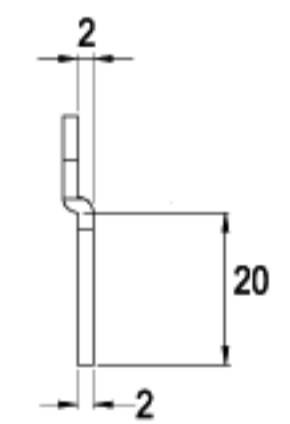

LENGTH 32.0mm

C173-16

G372-16

16 RAINBOW ZINC

LENGTH 33.0mm

C210-16

G424-16

16 RAINBOW ZINC

LENGTH 33.0mm

C205-16

G416-16

16 RAINBOW ZINC

LENGTH 37.0mm

C216-16

G445-16

16 RAINBOW ZINC

CAMS

LENGTH 38.0mm

LENGTH 39.0mm

LENGTH 39.0mm

LENGTH 39.2mm

LENGTH 41.0mm

LENGTH 41.5mm

TYPE (C)