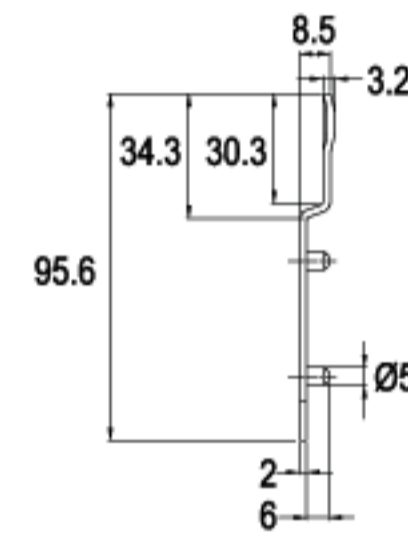

LENGTH **85.5mm**

For: 553  
556

G164-16

16 RAINBOW ZINC

LENGTH **89.0mm**

For: 553  
556

G232-16

16 RAINBOW ZINC

LENGTH **89.6mm**

For: 552

G087-16

16 RAINBOW ZINC

LENGTH **90.2mm**

For: 553  
556

G161-16

16 RAINBOW ZINC

For: 552

G086-16

16 RAINBOW ZINC

LENGTH **95.68mm**

For: 552

G174-16

16 RAINBOW ZINC

LENGTH **95.68mm**