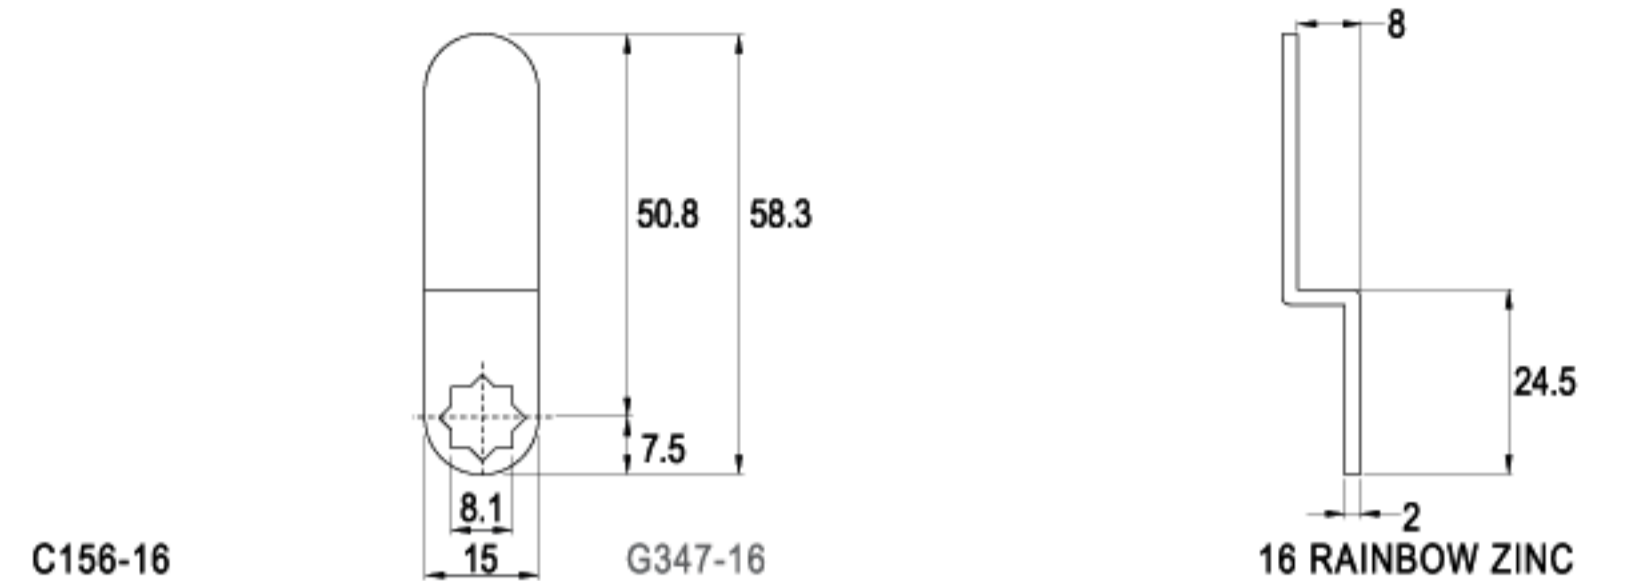

CAMS

TYPE (C)

ALTERNATE CODE (G)

FINISH

LENGTH 58.3mm