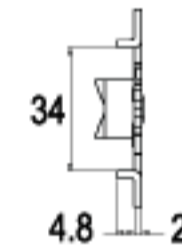

LENGTH **85.5mm**

For: 553  
556

G164-16

16 RAINBOW ZINC

LENGTH **89.0mm**

For: 553  
556

G232-16

16 RAINBOW ZINC

LENGTH **89.6mm**

For: 552

G087-16

16 RAINBOW ZINC

LENGTH **90.2mm**

For: 553  
556

G161-16

16 RAINBOW ZINC