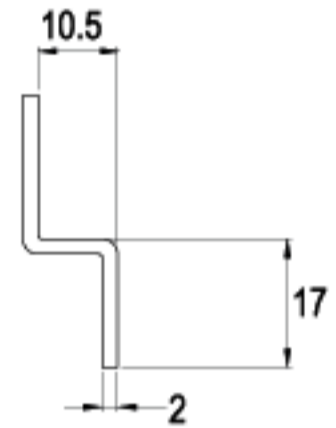

16 RAINBOW ZINC

LENGTH 36.3mm