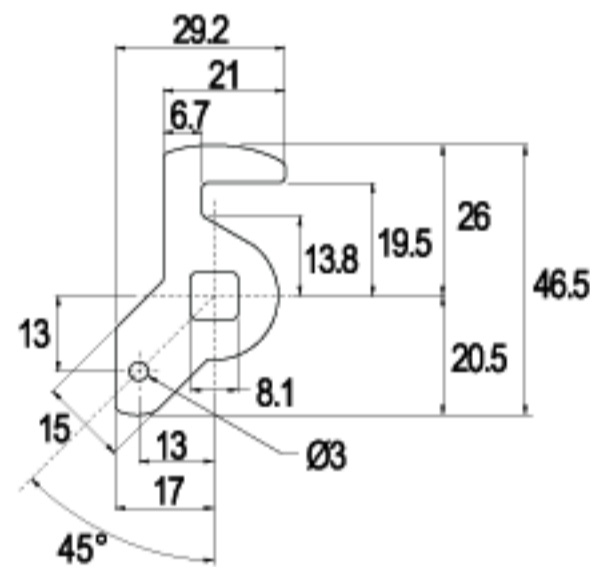

LENGTH 33.7mm

G-263-16

16 RAINBOW ZINC

LENGTH 46.5mm

G-264-16

16 RAINBOW ZINC

LENGTH 49.0mm

G-266-16