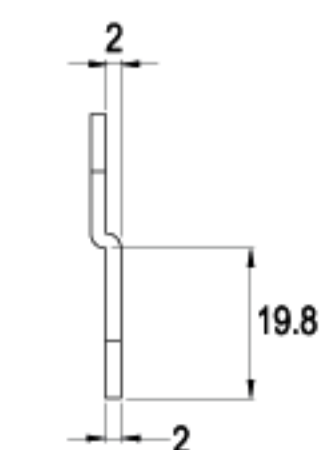

16 RAINBOW ZINC