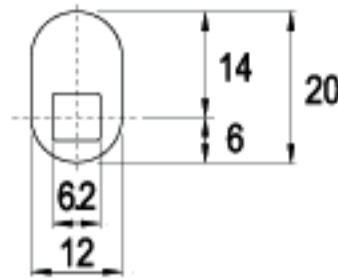

CAMS FOR 515, 517

TYPE (G)

FINISH

LENGTH 20.0mm