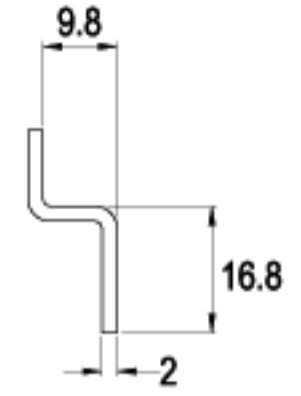

16 RAINBOW ZINC

LENGTH 26.8mm