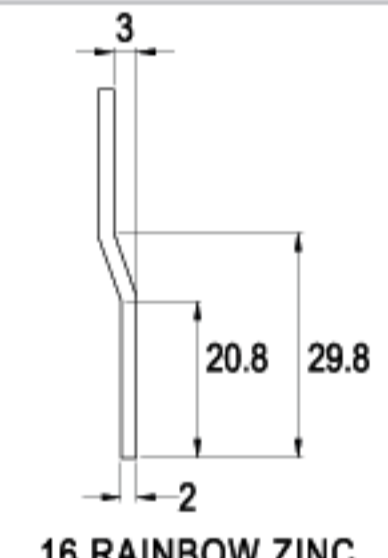

16 RAINBOW ZINC

C04-16

LENGTH 48.8mm