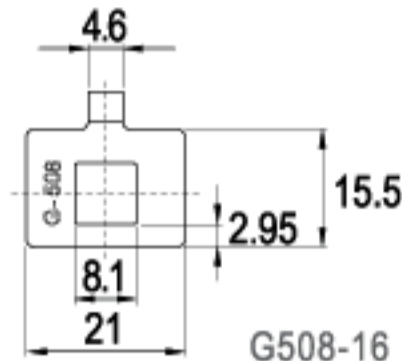

CAMS

TYPE (C)

ALTERNATE CODE (G)

FINISH

LENGTH 20.5mm

C229-16

G508-16