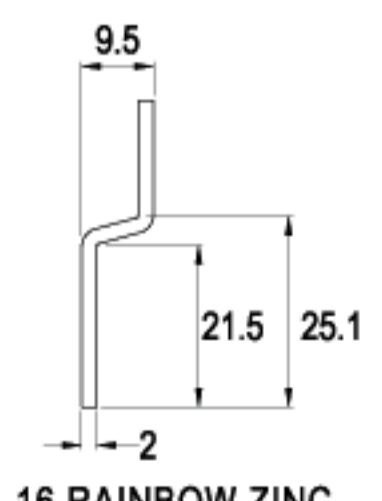

LENGTH 39.2mm

LENGTH 40.0mm

LENGTH 42.5mm

LENGTH 42.5mm

TYPE (C)

ALTERNATE CODE (G)

FINISH

CAMS

FINISH

CAMS

TYPE (C)

ALTERNATE CODE (G)

FINISH

LENGTH 20.5mm

C229-16

G508-16

C82-16

G177-16

16 RAINBOW ZINC

LENGTH 39.5mm

C45-16

G107-16

16 RAINBOW ZINC

LENGTH 40.5mm

C192-16

G395-16

16 RAINBOW ZINC

CAMS

LENGTH 40.6mm

LENGTH 40.6mm

LENGTH 41.0mm

LENGTH 41.0mm