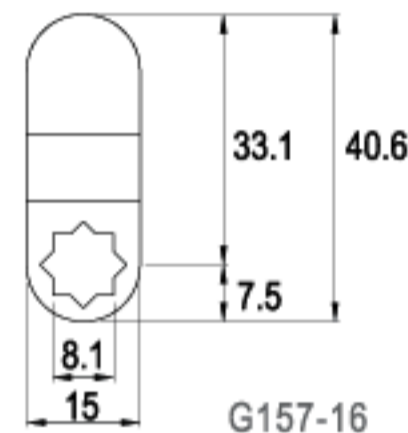

CAMS

LENGTH 40.6mm

LENGTH 40.6mm

LENGTH 41.0mm

LENGTH 41.0mm

LENGTH 41.0mm

LENGTH 42.0mm

TYPE (C)

ALTERNATE CODE (G)

FINISH

C07-16

G067-16

16 RAINBOW ZINC

C78-16

G157-16

16 RAINBOW ZINC

C12-16

G072-16

16 RAINBOW ZINC

C150-16

G339-16

16 RAINBOW ZINC

C206-16

G417-16

16 RAINBOW ZINC

C08-16

G068-16

16 RAINBOW ZINC