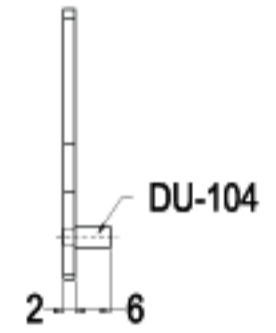

LENGTH 33.7mm

G-263-16

16 RAINBOW ZINC

LENGTH 46.5mm

G-264-16

16 RAINBOW ZINC

LENGTH 49.0mm

G-266-16