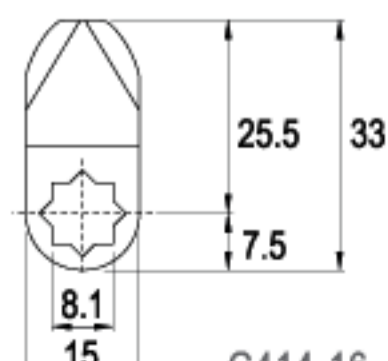

CAMS

LENGTH 20.0mm

C27-16

G029-16

16 RAINBOW ZINC

LENGTH 22.5mm

C99-16

G230-16

LENGTH 39.2mm

LENGTH 40.0mm

LENGTH 42.5mm

LENGTH 42.5mm

TYPE (C)

ALTERNATE CODE (G)

FINISH

CAMS

CAMS

LENGTH 55.5mm

LENGTH 60.0mm

LENGTH 63.5mm

LENGTH 70.0mm

LENGTH 110mm

TYPE (C)

ALTERNATE CODE (G)

C110-16

G256-16

16 RAINBOW ZINC

LENGTH 32.5mm

CT110-16

G256-16

16 RAINBOW ZINC

LENGTH 33.0mm