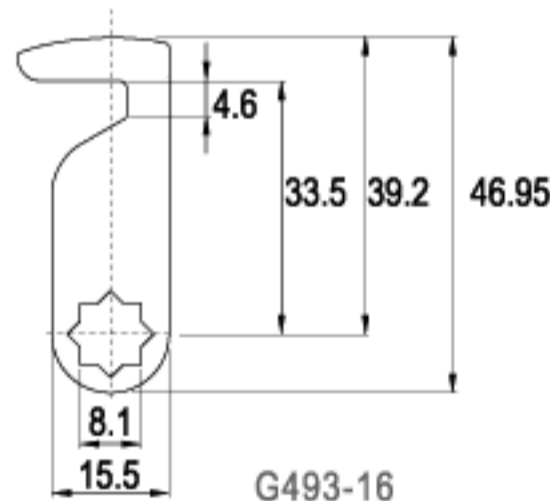

LENGTH 37.0mm

C33-16

G097-16

16 RAINBOW ZINC

LENGTH 42.5mm

C17-16

G079-16

16 RAINBOW ZINC

LENGTH 45.0mm

C35-16

G051-16

16 RAINBOW ZINC

LENGTH 46.95mm

C226-16

G493-16

16 RAINBOW ZINC

LENGTH 49.0mm

CT177-16

G377-16

16 RAINBOW ZINC

LENGTH 58.0mm

C197-16

G404-16

16 RAINBOW ZINC