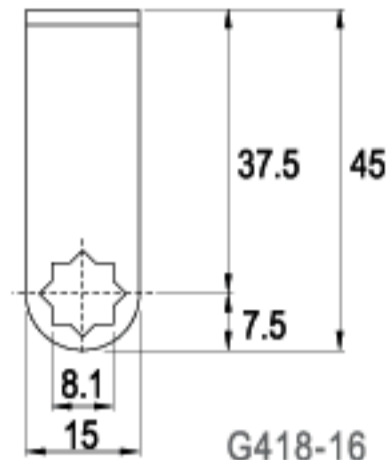

CAMS

TYPE (C)

ALTERNATE CODE (G)

FINISH

LENGTH 45.0mm