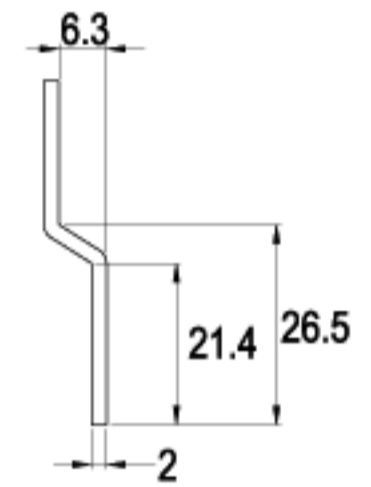

C96-16

G222-16

16 RAINBOW ZINC

LENGTH 45.5mm