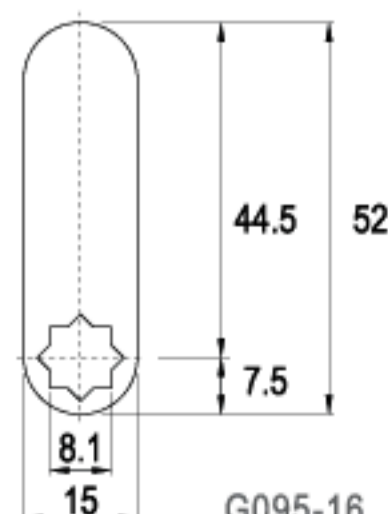

LENGTH 39.2mm

LENGTH 40.0mm

LENGTH 42.5mm

LENGTH 42.5mm

TYPE (C)

ALTERNATE CODE (G)

FINISH

CAMS

LENGTH 49.0mm

C02-16

G062-16

16 RAINBOW ZINC

LENGTH 50.0mm

C34-16

G050-16

16 RAINBOW ZINC

LENGTH 50.0mm

CT90-16

G202-16

16 RAINBOW ZINC

LENGTH 52.0mm

C31-16

G095-16

16 RAINBOW ZINC

CAMS

LENGTH 55.5mm

LENGTH 60.0mm

LENGTH 63.5mm

LENGTH 70.0mm

LENGTH 110mm

TYPE (C)

ALTERNATE CODE (G)