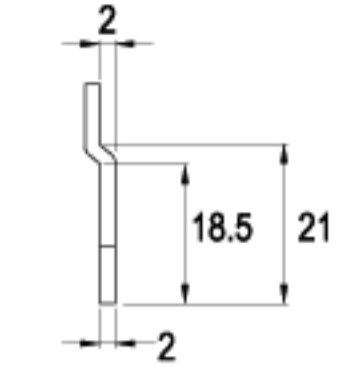

C219-16

G451-16

16 RAINBOW ZINC

LENGTH 30.0mm