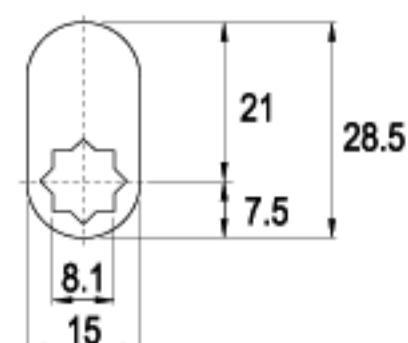

16 RAINBOW ZINC

LENGTH 26.5mm

C97-16

G227-16

16 RAINBOW ZINC

LENGTH 28.5mm

C76-16

G152-16

LENGTH 39.2mm

LENGTH 40.0mm

LENGTH 42.5mm

LENGTH 42.5mm

TYPE (C)

ALTERNATE CODE (G)

FINISH

CAMS

CAMS

LENGTH 55.5mm

LENGTH 60.0mm

LENGTH 63.5mm

LENGTH 70.0mm

LENGTH 110mm

TYPE (C)

ALTERNATE CODE (G)