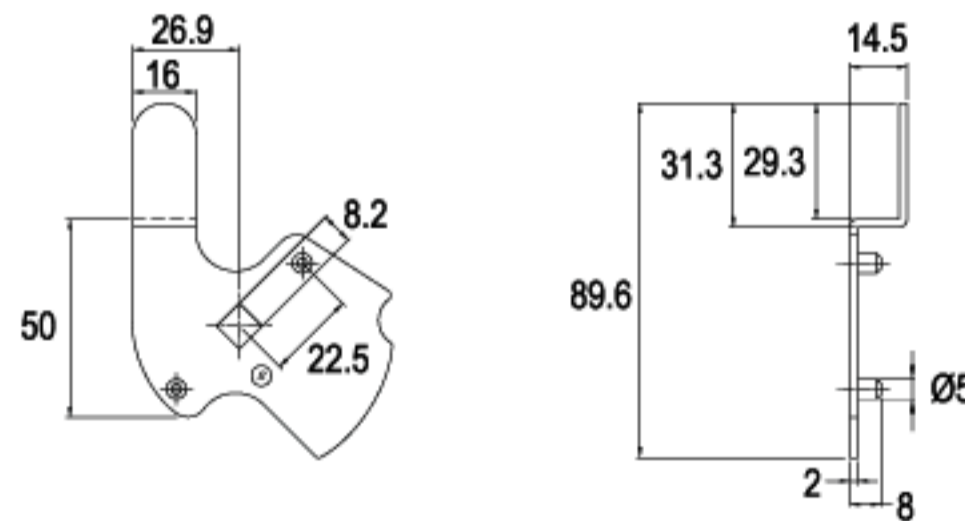

LENGTH **85.5mm**

For: 553  
556

G164-16

16 RAINBOW ZINC

LENGTH **89.0mm**

For: 553  
556

G232-16

16 RAINBOW ZINC

LENGTH **89.6mm**

For: 552

G087-16

16 RAINBOW ZINC

LENGTH **90.2mm**

For: 553  
556

G161-16

16 RAINBOW ZINC