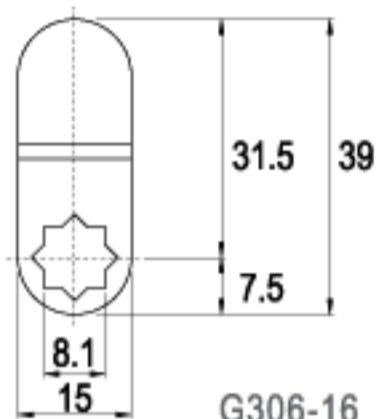

LENGTH 39.2mm

LENGTH 40.0mm

LENGTH 42.5mm

LENGTH 42.5mm

TYPE (C)

ALTERNATE CODE (G)

FINISH

CAMS

CAMS

LENGTH 55.5mm

LENGTH 60.0mm

LENGTH 63.5mm

LENGTH 70.0mm

LENGTH 110mm

TYPE (C)

ALTERNATE CODE (G)

FINISH

CAMS

TYPE (C)

ALTERNATE CODE (G)

FINISH

LENGTH 20.5mm

C229-16

G508-16

TYPE (C)

ALTERNATE CODE (G)

FINISH

LENGTH 39.0mm

C98-16

G228-16

16 RAINBOW ZINC

LENGTH 39.0mm