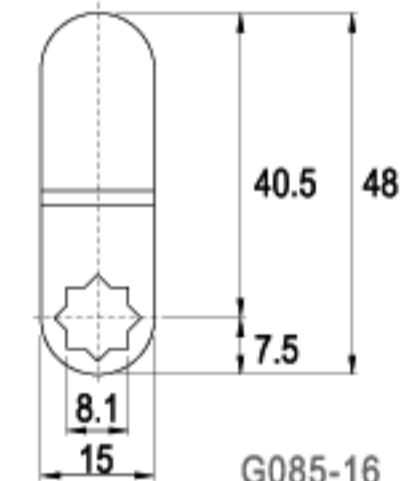

CAMS

LENGTH 47.6mm

LENGTH 47.8mm

C153-16

LENGTH 48.0mm

G085-16

C23-16

LENGTH 48.75mm

C04-16

LENGTH 48.8mm

C66-16

LENGTH 49.0mm

CT237-16