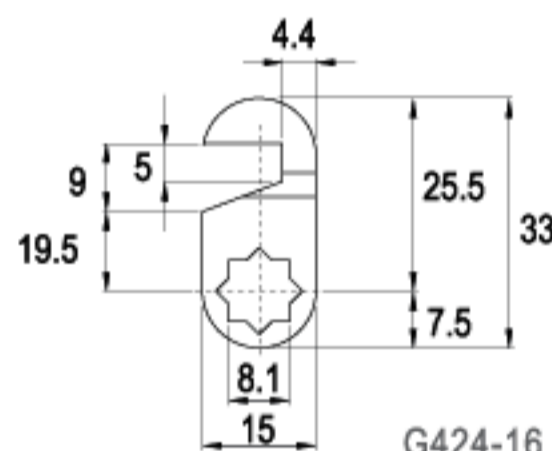

LENGTH 32.0mm

C173-16

G372-16

16 RAINBOW ZINC

LENGTH 33.0mm

C210-16

G424-16

16 RAINBOW ZINC

LENGTH 33.0mm

C205-16

G416-16

16 RAINBOW ZINC

LENGTH 37.0mm

C216-16

G445-16

16 RAINBOW ZINC