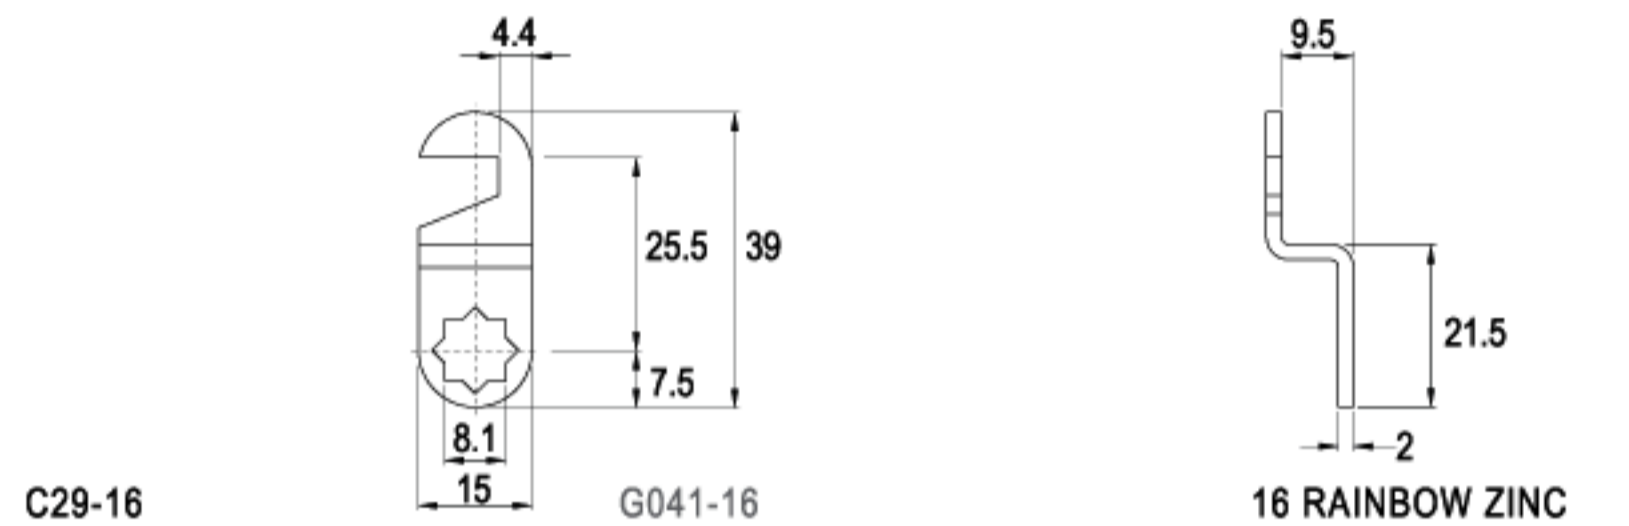

CAMS

LENGTH 38.0mm

LENGTH 39.0mm

LENGTH 39.0mm

LENGTH 39.2mm

LENGTH 41.0mm

LENGTH 41.5mm

TYPE (C)

ALTERNATE CODE (G)

FINISH