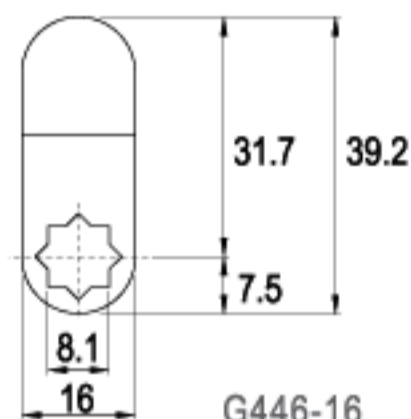

C217-16

G446-16