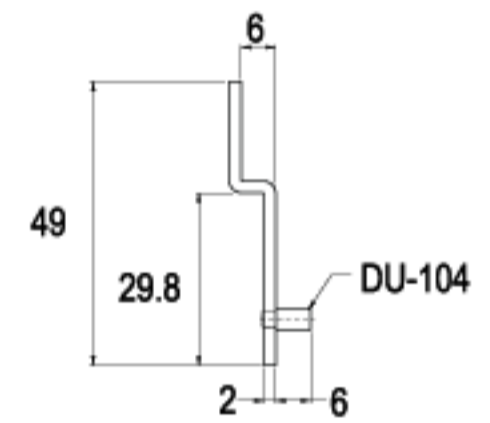

LENGTH 33.7mm

G-263-16

16 RAINBOW ZINC

LENGTH 46.5mm

G-264-16

16 RAINBOW ZINC

LENGTH 49.0mm

G-266-16