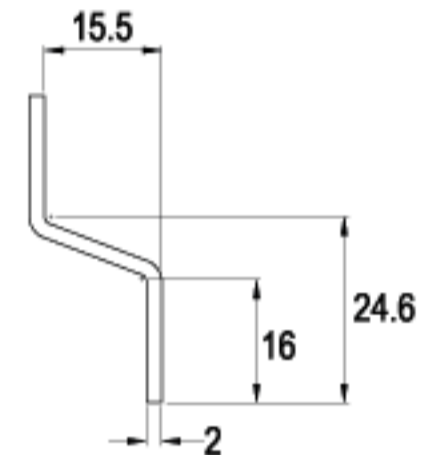

16 RAINBOW ZINC

C12-16