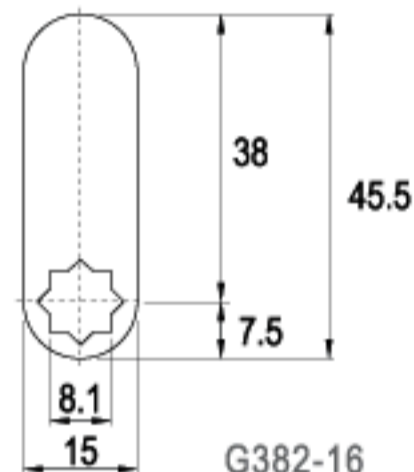

LENGTH 39.2mm

LENGTH 40.0mm

LENGTH 42.5mm

LENGTH 42.5mm

TYPE (C)

ALTERNATE CODE (G)

FINISH

CAMS

LENGTH 45.0mm

C36-16

G052-16

16 RAINBOW ZINC

LENGTH 45.5mm

C182-16

G382-16

16 RAINBOW ZINC

LENGTH 49.0mm

C02-16

G062-16

16 RAINBOW ZINC

LENGTH 50.0mm

C34-16

G050-16

16 RAINBOW ZINC

CAMS

LENGTH 55.5mm

LENGTH 60.0mm

LENGTH 63.5mm

LENGTH 70.0mm

LENGTH 110mm

TYPE (C)

ALTERNATE CODE (G)