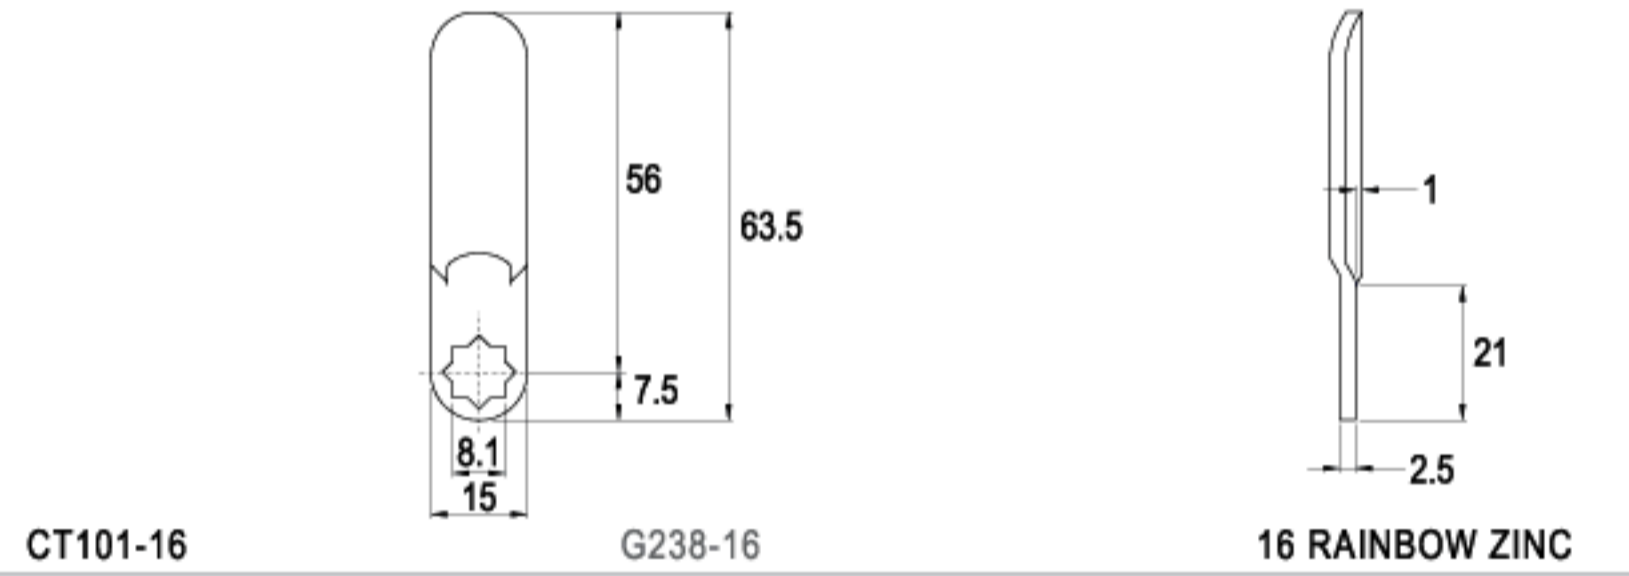

CAMS

LENGTH 55.5mm

LENGTH 60.0mm

LENGTH 63.5mm

LENGTH 70.0mm

LENGTH 110mm

TYPE (C)

ALTERNATE CODE (G)

FINISH