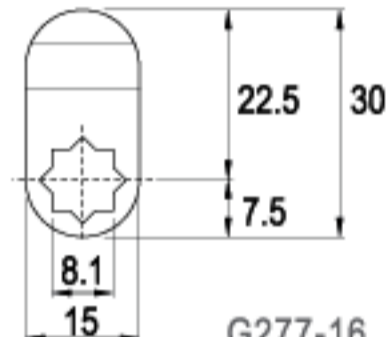

CAMS

LENGTH 20.0mm

C27-16

G029-16

16 RAINBOW ZINC

LENGTH 22.5mm

C99-16

G230-16

LENGTH 39.2mm

LENGTH 40.0mm

LENGTH 42.5mm

LENGTH 42.5mm

TYPE (C)

ALTERNATE CODE (G)

FINISH

CAMS

CAMS

LENGTH 55.5mm

LENGTH 60.0mm

LENGTH 63.5mm

LENGTH 70.0mm

LENGTH 110mm

TYPE (C)

ALTERNATE CODE (G)

TYPE (C)

ALTERNATE CODE (G)

FINISH

LENGTH 29.0mm

C219-16

G451-16

16 RAINBOW ZINC

LENGTH 30.0mm