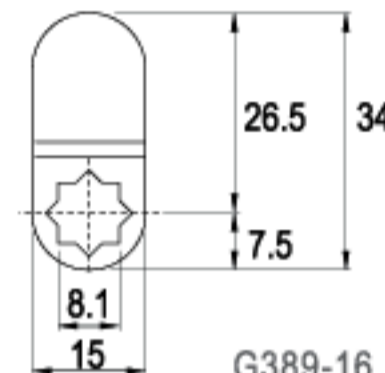

CAMS

LENGTH 34.0mm

TYPE (C)

ALTERNATE CODE (G)

FINISH

C201-16

G408-16

16 RAINBOW ZINC

LENGTH 34.0mm

C188-16

G389-16

16 RAINBOW ZINC

LENGTH 34.2mm

CT123-16

G295-16

16 RAINBOW ZINC

LENGTH 34.5mm

C113-16

G278-16

16 RAINBOW ZINC

LENGTH 34.5mm

C157-16

G349-16

16 RAINBOW ZINC

LENGTH 35.0mm

CT83-16

G180-16

16 RAINBOW ZINC