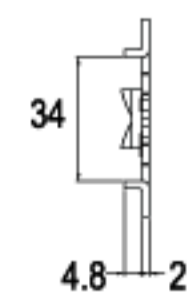

LENGTH **85.5mm**

For: 553  
556

G164-16

16 RAINBOW ZINC

LENGTH **89.0mm**

For: 553  
556

G232-16

16 RAINBOW ZINC

LENGTH **89.6mm**

For: 552

G087-16

16 RAINBOW ZINC

LENGTH **90.2mm**

For: 553  
556

G161-16

16 RAINBOW ZINC