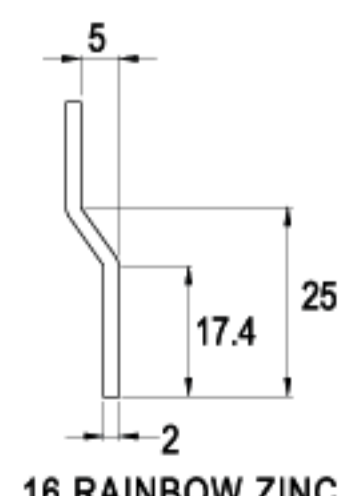

C120-16

G287-16