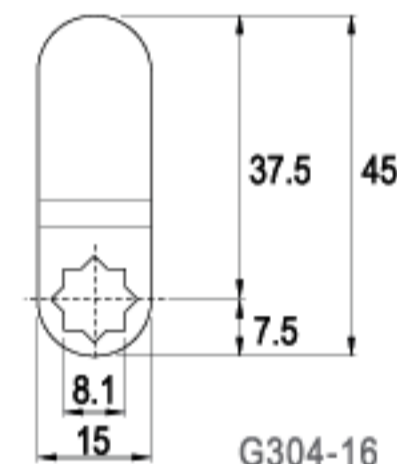

CAMS

LENGTH 44.5mm

LENGTH 45.0mm

LENGTH 45.0mm

LENGTH 45.0mm

LENGTH 45.0mm

LENGTH 45.0mm

TYPE (C)

ALTERNATE CODE (G)

FINISH

CT199-16

G406-16

16 RAINBOW ZINC

CT118-16

G284-16

16 RAINBOW ZINC

C131-16

G304-16

16 RAINBOW ZINC

C204-16

G415-16

16 RAINBOW ZINC

C42-16

G102-16

16 RAINBOW ZINC

CT228-16

G503-16

16 RAINBOW ZINC