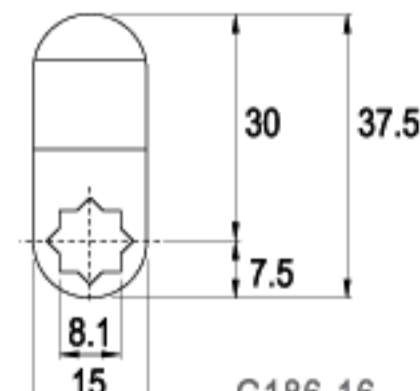

CAMS

TYPE (C)

ALTERNATE CODE (G)

FINISH

LENGTH 35.5mm

C106-16

G245-16

16 RAINBOW ZINC

LENGTH 36.0mm

C227-16

G497-16

16 RAINBOW ZINC

LENGTH 36.3mm

C155-16

G346-16

16 RAINBOW ZINC

LENGTH 37.0mm

C59-16

G126-16

16 RAINBOW ZINC

LENGTH 37.5mm

C84-16

G186-16

16 RAINBOW ZINC

LENGTH 37.5mm

C144-16

G329-16

16 RAINBOW ZINC