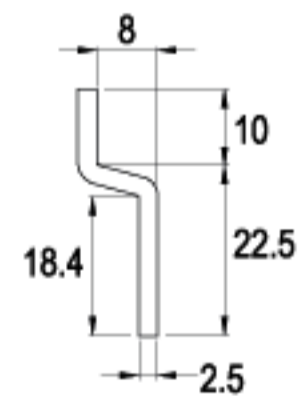

CAMS

LENGTH 20.0mm

C27-16

G029-16

16 RAINBOW ZINC

LENGTH 22.5mm

C99-16

G230-16

LENGTH 39.2mm

LENGTH 40.0mm

LENGTH 42.5mm

LENGTH 42.5mm

TYPE (C)

ALTERNATE CODE (G)

FINISH

CAMS

CAMS

LENGTH 55.5mm

LENGTH 60.0mm

LENGTH 63.5mm

LENGTH 70.0mm

LENGTH 110mm

TYPE (C)

ALTERNATE CODE (G)

C110-16

G256-16

16 RAINBOW ZINC

LENGTH 32.5mm

CT110-16

G256-16

16 RAINBOW ZINC

LENGTH 33.0mm