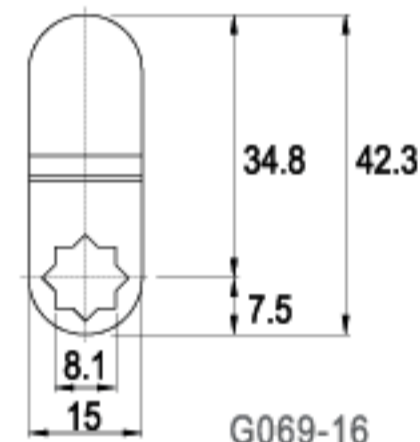

CAMS

LENGTH 55.5mm

LENGTH 60.0mm

LENGTH 63.5mm

LENGTH 70.0mm

LENGTH 110mm

TYPE (C)

ALTERNATE CODE (G)

FINISH

CAMS

TYPE (C)

ALTERNATE CODE (G)

FINISH

LENGTH 20.5mm

C229-16

G508-16

CT129-16

G302-16

16 RAINBOW ZINC

LENGTH 42.3mm

C09-16

G069-16

16 RAINBOW ZINC

LENGTH 42.5mm

C195-16

G398-16

16 RAINBOW ZINC

CAMS

LENGTH 44.5mm

LENGTH 45.0mm

LENGTH 45.0mm

LENGTH 45.0mm