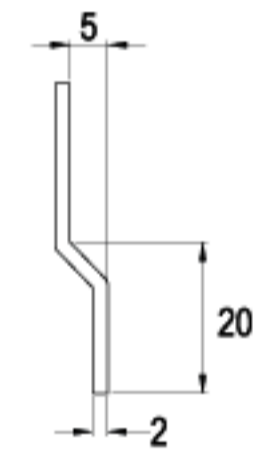

16 RAINBOW ZINC

C150-16