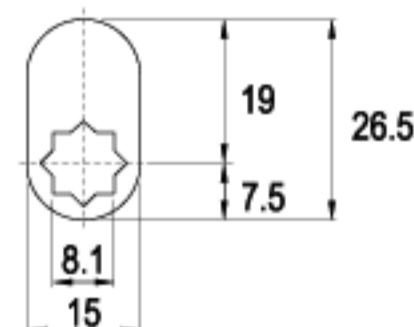

C97-16

G227-16

16 RAINBOW ZINC

LENGTH 28.5mm