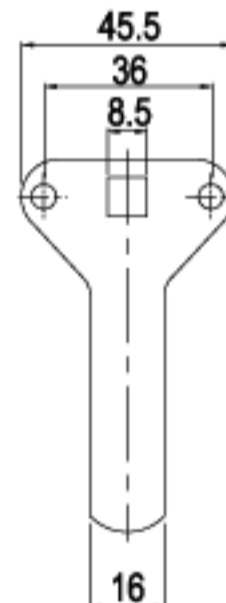

FINISH

LENGTH **33.0mm**

For: 161

G357-16

16 RAINBOW ZINC

LENGTH **70.0mm**

For: 161

G504-16

16 RAINBOW ZINC

LENGTH **77.3mm**

For: 161

G023-16

16 RAINBOW ZINC

LENGTH **80.0mm**

For: 161

G022-16

LENGTH **85.5mm**

For: 553  
556

G164-16

16 RAINBOW ZINC

LENGTH **89.0mm**

For: 553  
556

G232-16

16 RAINBOW ZINC