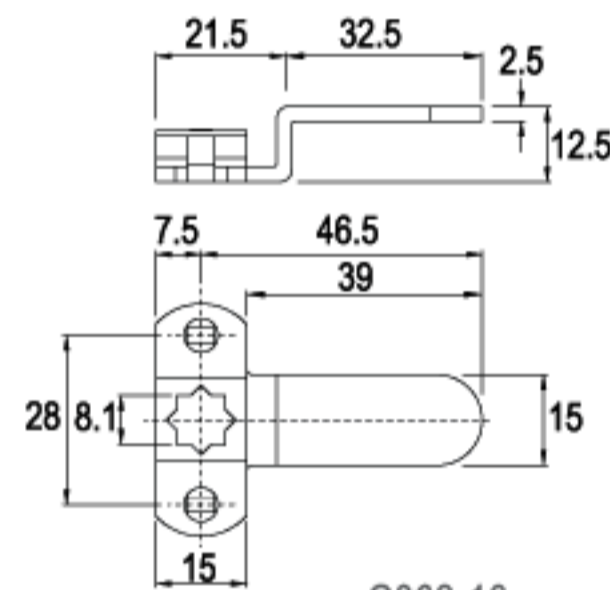

LENGTH 45.3mm

G535-16

16 RAINBOW ZINC

LENGTH 46.0mm

C13-16

16 RAINBOW ZINC

LENGTH 46.0mm

C77-16

ALTERNATE CODE (G)

FINISH

LENGTH 47.0mm

C163-16

G359-16

16 RAINBOW ZINC

LENGTH 51.0mm

C57-16

G124-16

16 RAINBOW ZINC

LENGTH 54.0mm

CT165-16

G362-16

16 RAINBOW ZINC

LENGTH 55.5mm

CT178-16