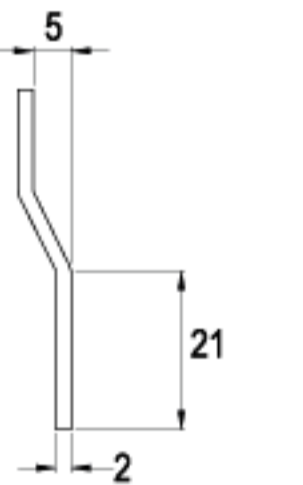

16 RAINBOW ZINC

CT228-16