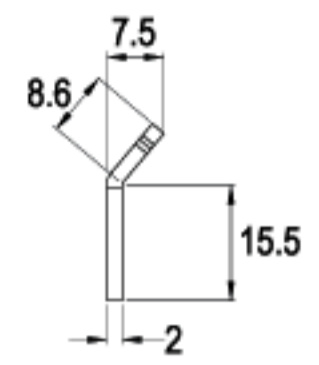

16 RAINBOW ZINC

LENGTH 25.8mm