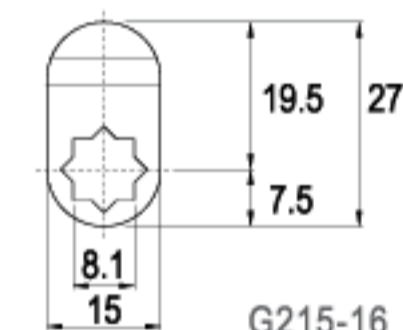

CAMS

LENGTH 20.0mm

C27-16

G029-16

16 RAINBOW ZINC

LENGTH 22.5mm

C99-16

G230-16

LENGTH 39.2mm

LENGTH 40.0mm

LENGTH 42.5mm

LENGTH 42.5mm

TYPE (C)

ALTERNATE CODE (G)

FINISH

CAMS

CAMS

LENGTH 55.5mm

LENGTH 60.0mm

LENGTH 63.5mm

LENGTH 70.0mm

LENGTH 110mm

TYPE (C)

ALTERNATE CODE (G)

C10-16

G070-16

16 RAINBOW ZINC

LENGTH 27.0mm

C95-16

G215-16

16 RAINBOW ZINC

LENGTH 27.7mm