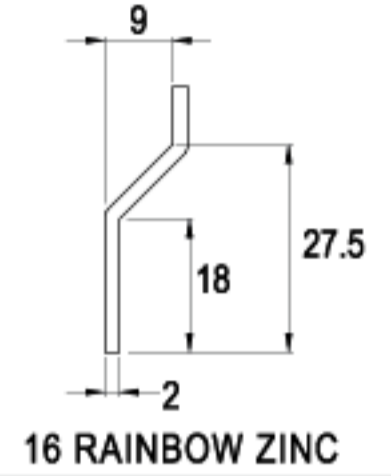

16 RAINBOW ZINC

LENGTH 36.0mm