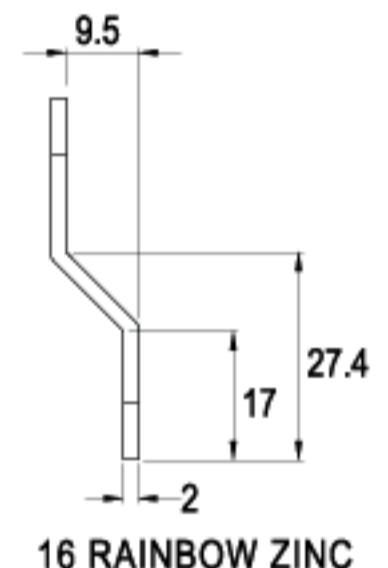

16 RAINBOW ZINC

C153-16

LENGTH 48.0mm