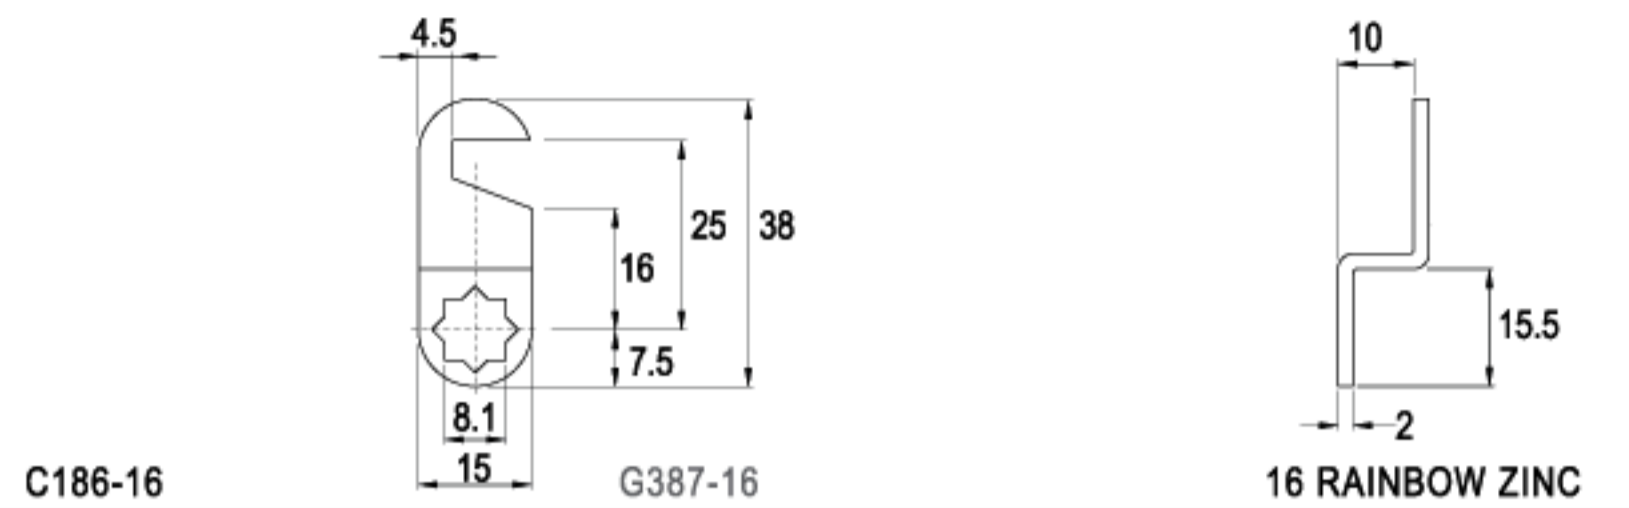

CAMS

LENGTH 38.0mm

LENGTH 39.0mm

LENGTH 39.0mm

LENGTH 39.2mm

LENGTH 41.0mm

LENGTH 41.5mm

TYPE (C)

ALTERNATE CODE (G)

FINISH