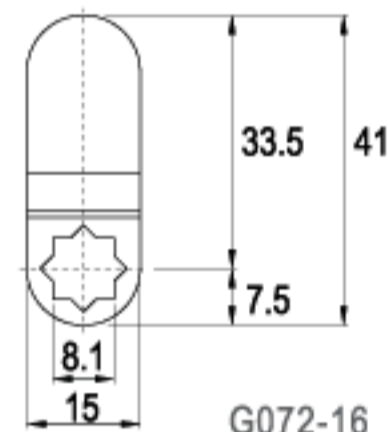

CAMS

LENGTH 40.6mm

LENGTH 40.6mm

LENGTH 41.0mm

LENGTH 41.0mm

LENGTH 41.0mm

LENGTH 42.0mm

TYPE (C)

ALTERNATE CODE (G)

FINISH

C07-16

G067-16

16 RAINBOW ZINC

C78-16

G157-16

16 RAINBOW ZINC

C12-16

G072-16

16 RAINBOW ZINC

C150-16

G339-16

16 RAINBOW ZINC

C206-16

G417-16

16 RAINBOW ZINC

C08-16

G068-16

16 RAINBOW ZINC