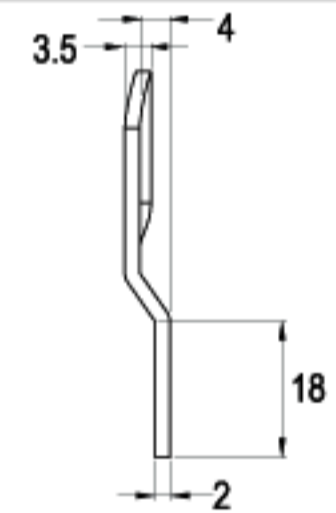

C208-16

G419-16

16 RAINBOW ZINC

LENGTH 51.0mm

C214-16

G443-16

16 RAINBOW ZINC

LENGTH 51.5mm

LENGTH 52.7mm

LENGTH 53.5mm

LENGTH 53.5mm

LENGTH 55.2mm

LENGTH 57.5mm

LENGTH 57.5mm

TYPE (C)      ALTERNATE CODE (G)      FINISH

C158-16		G350-16		16 RAINBOW ZINC
C139-16		G316-16		16 RAINBOW ZINC
C22-16		G084-16		16 RAINBOW ZINC
CT224-16		G469-16		16 RAINBOW ZINC
C87-16		G193-16		16 RAINBOW ZINC
C148-16		G337-16		16 RAINBOW ZINC