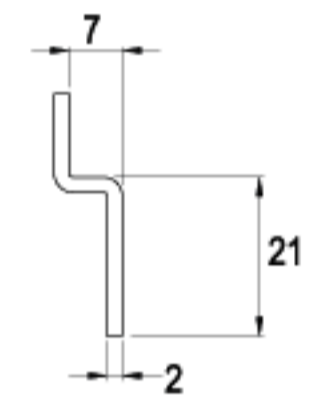

LENGTH 23.4mm

C161-16

G355-16

16 RAINBOW ZINC

LENGTH 25.8mm

C137-16

G313-16

16 RAINBOW ZINC

LENGTH 32.0mm

C173-16

G372-16

16 RAINBOW ZINC

LENGTH 33.0mm

C210-16

G424-16

16 RAINBOW ZINC