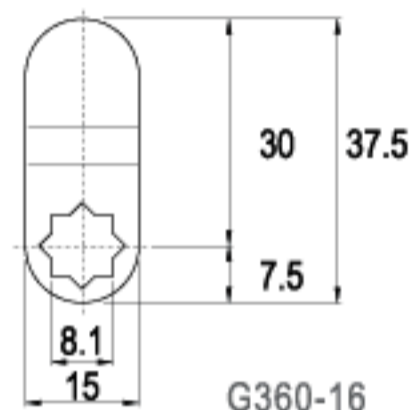

C164-16

G360-16