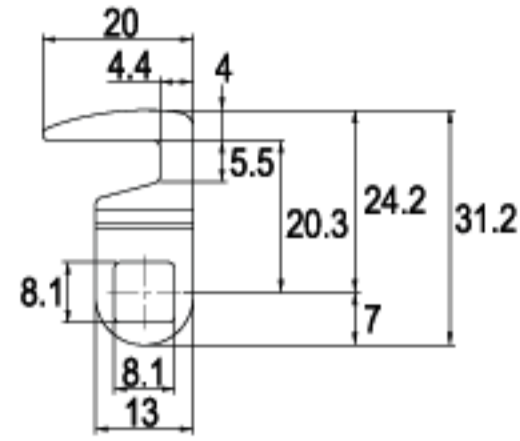

CAM FOR 509

LENGTH 31.2mm

TYPE (G)

FINISH

G489-16

16 RAINBOW ZINC

CAMS FOR 511

LENGTH 32.5mm