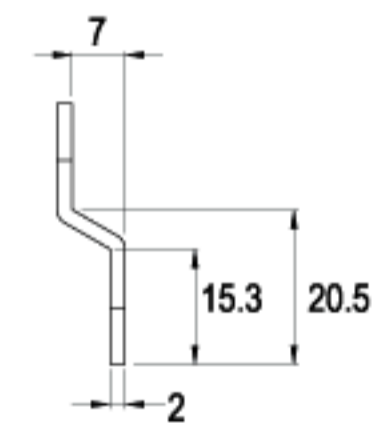

C157-16

G349-16

16 RAINBOW ZINC

LENGTH 35.0mm