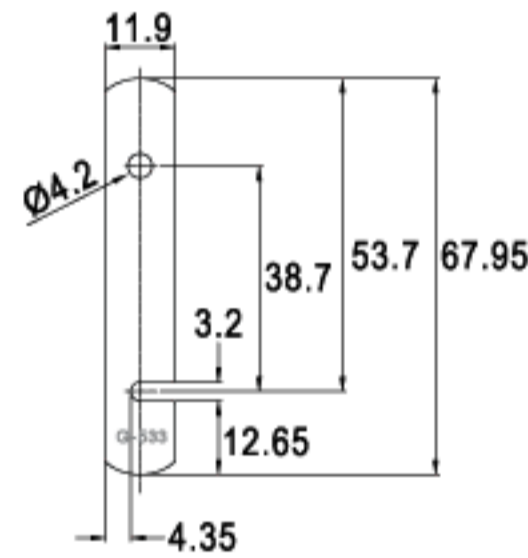

LENGTH 41.25mm

G538-16

16 RAINBOW ZINC

LENGTH 47.0mm

G490-16

16 RAINBOW ZINC

LENGTH 67.95mm

G533-16