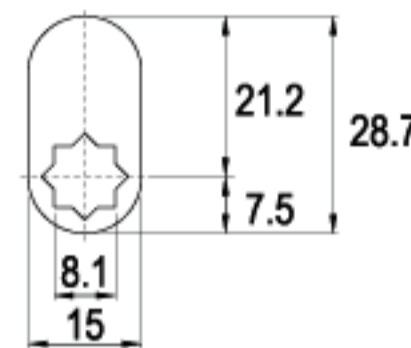

CT70-16

G141-16

16 RAINBOW ZINC

LENGTH 30.0mm