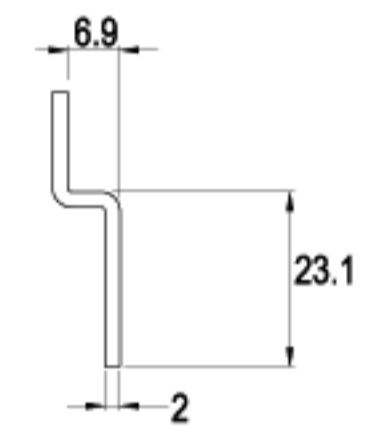

LENGTH 39.2mm

LENGTH 40.0mm

LENGTH 42.5mm

LENGTH 42.5mm

TYPE (C)

ALTERNATE CODE (G)

FINISH

CAMS

CAMS

LENGTH 55.5mm

LENGTH 60.0mm

LENGTH 63.5mm

LENGTH 70.0mm

LENGTH 110mm

TYPE (C)

ALTERNATE CODE (G)

FINISH

CAMS

TYPE (C)

ALTERNATE CODE (G)

FINISH

LENGTH 20.5mm

C229-16

G508-16

C227-16

G497-16

16 RAINBOW ZINC

LENGTH 36.3mm

C155-16

G346-16

16 RAINBOW ZINC

LENGTH 37.0mm