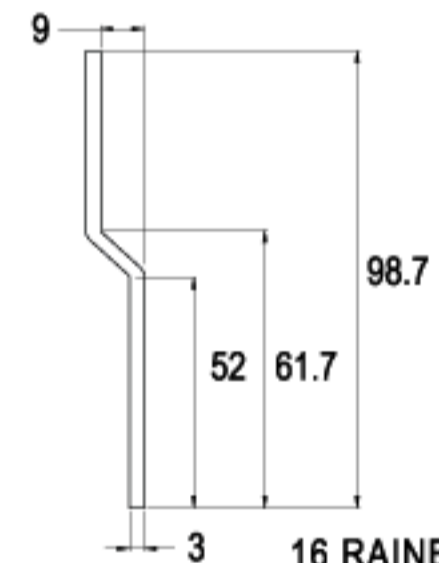

LENGTH 51.0mm

G005-16

16 RAINBOW ZINC

LENGTH 51.4mm

G194-16

16 RAINBOW ZINC

LENGTH 52.7mm

G009-16

G010-16

16 RAINBOW ZINC

LENGTH 90.5mm

G013-16

16 RAINBOW ZINC

LENGTH 92.5mm

G008-16

16 RAINBOW ZINC

LENGTH 98.7mm

G006-16

16 RAINBOW ZINC

LENGTH 101.0mm

G112-16

16 RAINBOW ZINC

LENGTH 102.0mm

G011-16