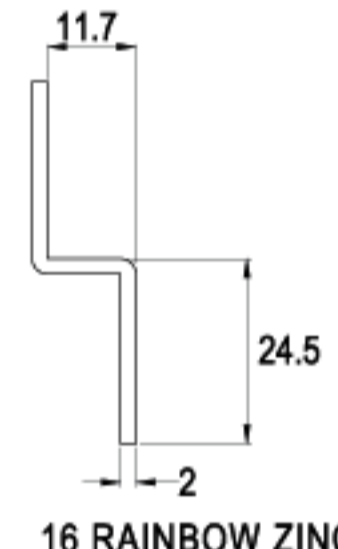

G344-16

16 RAINBOW ZINC

C153-16

LENGTH 48.0mm

G085-16

16 RAINBOW ZINC

C23-16

LENGTH 48.75mm