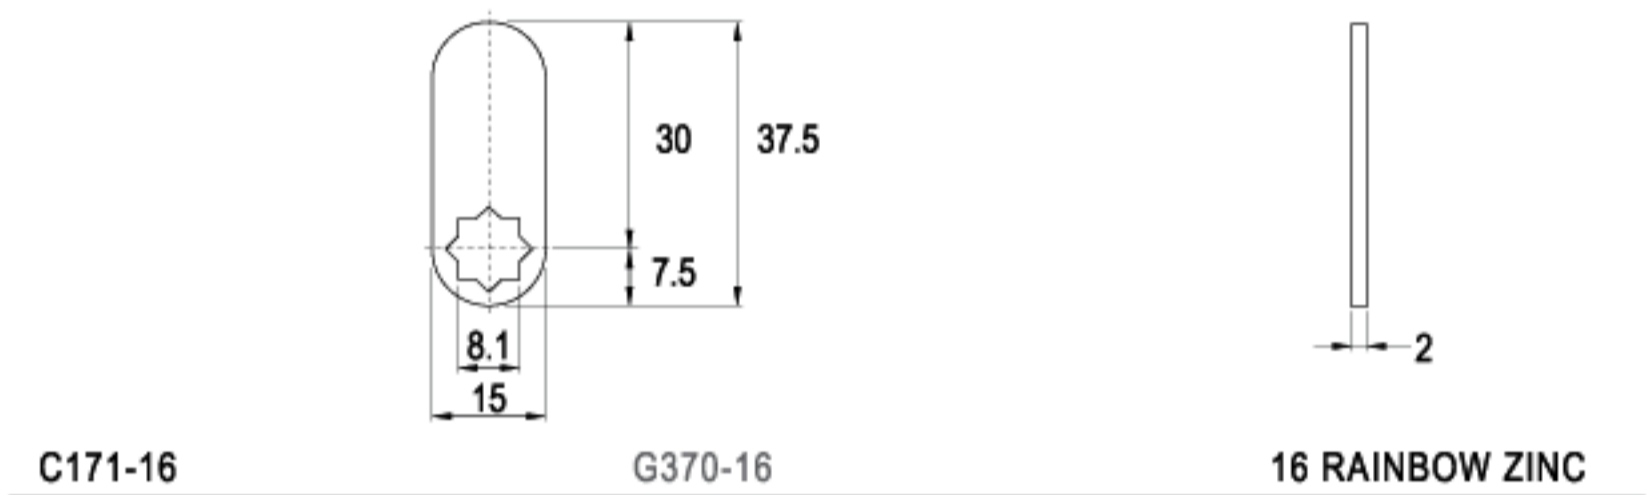

CAMS

LENGTH 37.0mm

LENGTH 37.5mm

LENGTH 39.2mm

LENGTH 40.0mm

LENGTH 42.5mm

LENGTH 42.5mm

TYPE (C)

ALTERNATE CODE (G)

FINISH