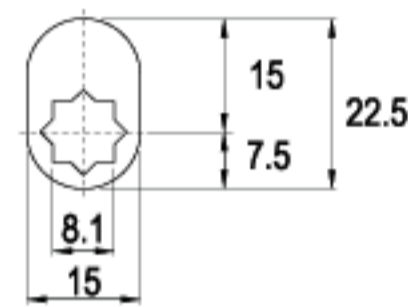

CAMS

LENGTH 20.0mm

C27-16

G029-16

16 RAINBOW ZINC

LENGTH 22.5mm

C99-16

G230-16

CAMS

LENGTH 55.5mm

LENGTH 60.0mm

LENGTH 63.5mm

LENGTH 70.0mm

LENGTH 110mm

TYPE (C)

ALTERNATE CODE (G)