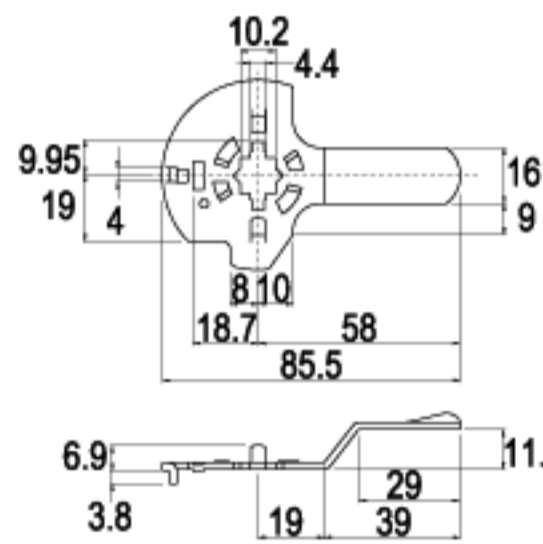

16 RAINBOW ZINC

LENGTH **77.3mm**

For: 161

G023-16

16 RAINBOW ZINC

LENGTH **80.0mm**

For: 161

G022-16

LENGTH **85.5mm**

For: 553  
556

G164-16

16 RAINBOW ZINC

LENGTH **89.0mm**

For: 553  
556

G232-16

16 RAINBOW ZINC

LENGTH **89.6mm**

For: 552

G087-16

16 RAINBOW ZINC

LENGTH **90.2mm**

For: 553  
556

G161-16

16 RAINBOW ZINC