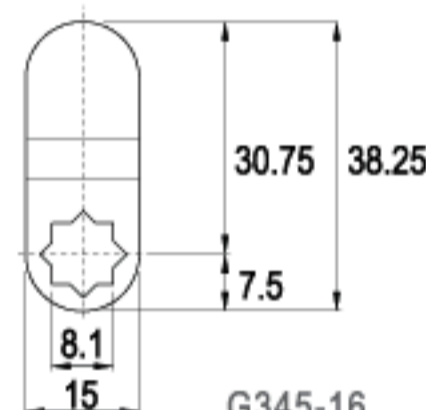

CAMS

LENGTH 20.0mm

C27-16

G029-16

16 RAINBOW ZINC

LENGTH 22.5mm

C99-16

G230-16

LENGTH 39.2mm

LENGTH 40.0mm

LENGTH 42.5mm

LENGTH 42.5mm

TYPE (C)

ALTERNATE CODE (G)

FINISH

CAMS

CAMS

LENGTH 55.5mm

LENGTH 60.0mm

LENGTH 63.5mm

LENGTH 70.0mm

LENGTH 110mm

TYPE (C)

ALTERNATE CODE (G)

C170-16

G369-16

16 RAINBOW ZINC

LENGTH 37.5mm

C164-16

G360-16

16 RAINBOW ZINC

LENGTH 38.25mm