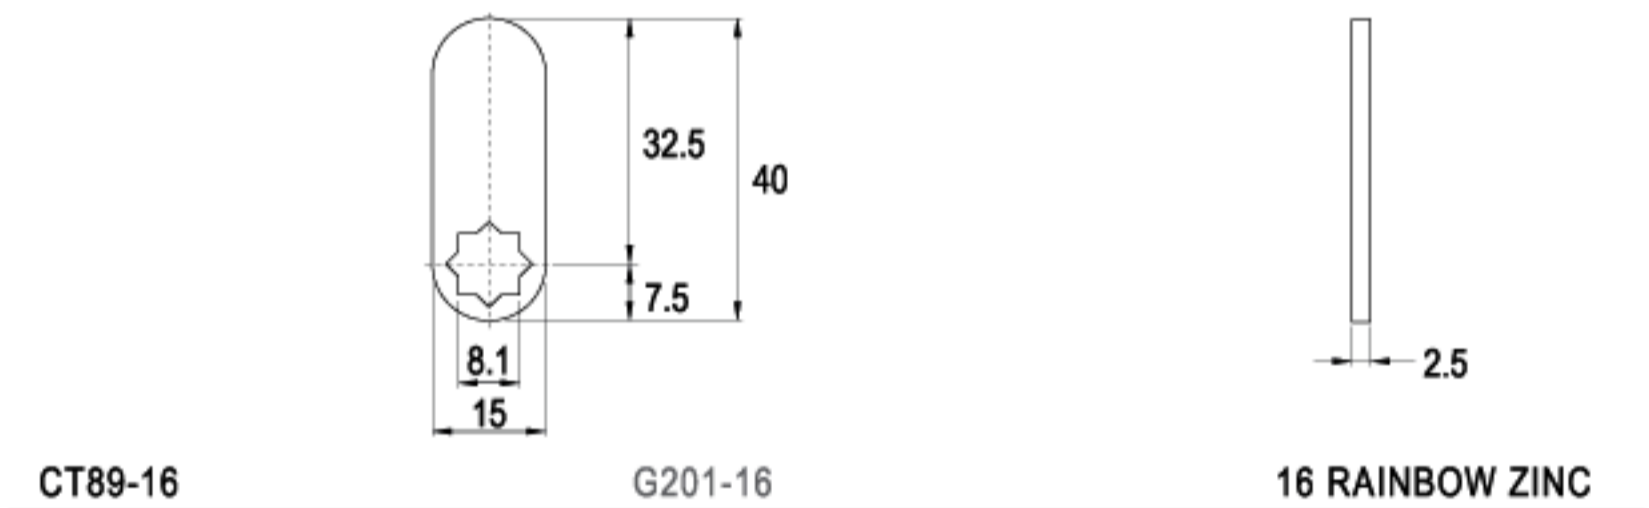

LENGTH 39.2mm

LENGTH 40.0mm

LENGTH 42.5mm

LENGTH 42.5mm

TYPE (C)

ALTERNATE CODE (G)

FINISH

CAMS