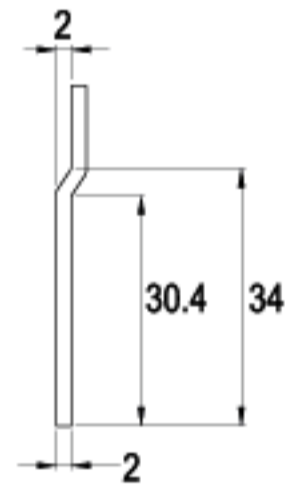

16 RAINBOW ZINC

C42-16