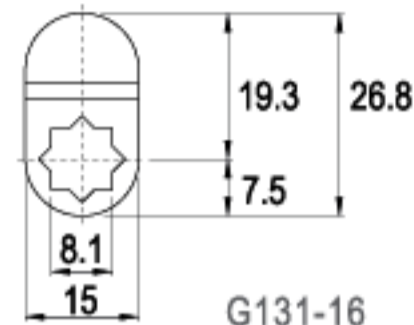

CAMS

LENGTH 26.8mm

TYPE (C)	ALTERNATE CODE (G)	FINISH

C65-16

G131-16