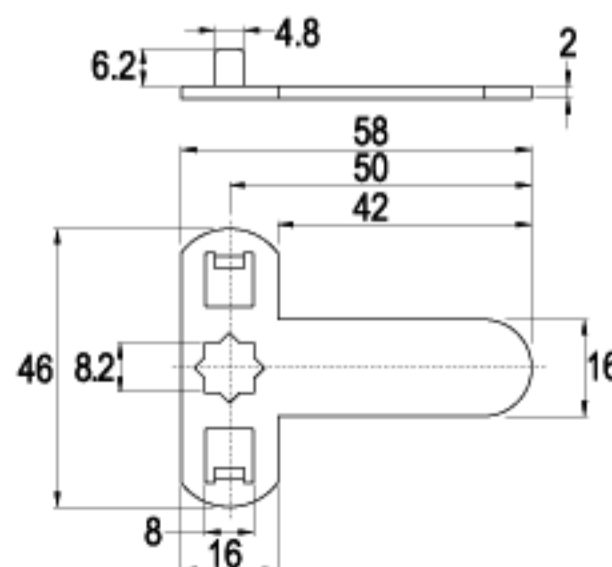

C143-16

G322-16

16 RAINBOW ZINC