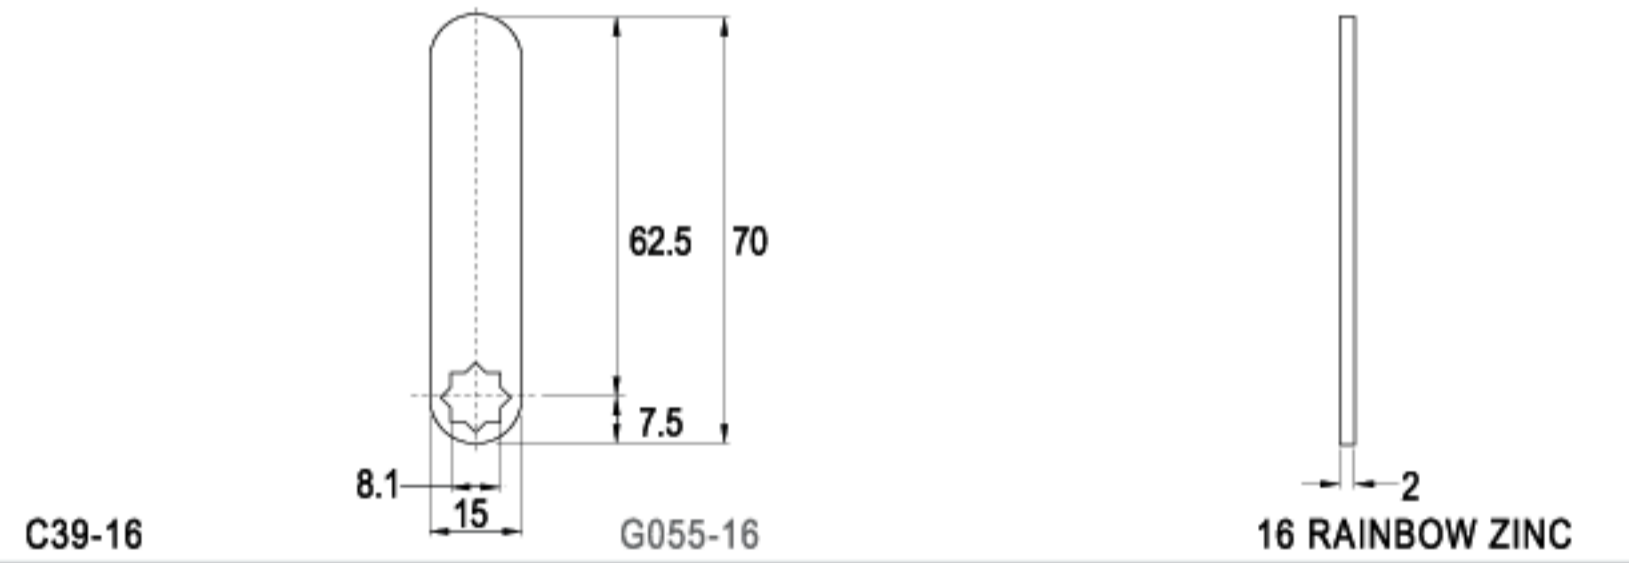

CAMS

LENGTH 55.5mm

LENGTH 60.0mm

LENGTH 63.5mm

LENGTH 70.0mm

LENGTH 110mm

TYPE (C)

ALTERNATE CODE (G)

FINISH