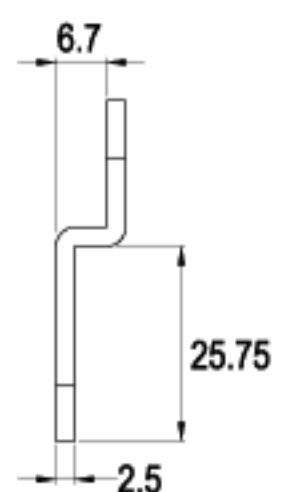

16 RAINBOW ZINC