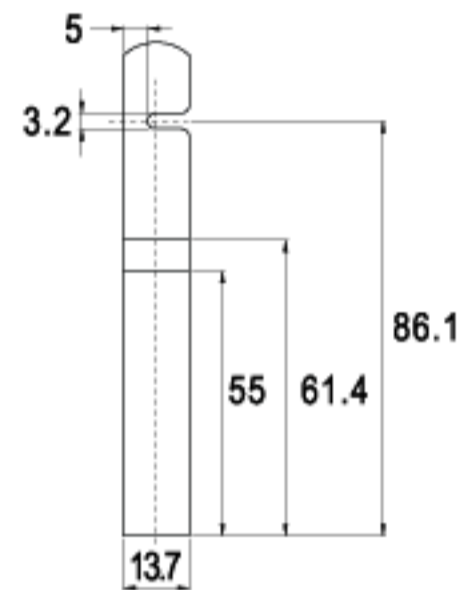

G010-16

16 RAINBOW ZINC

LENGTH 90.5mm

G013-16

16 RAINBOW ZINC

LENGTH 92.5mm

G008-16

16 RAINBOW ZINC

LENGTH 98.7mm

G006-16

16 RAINBOW ZINC

LENGTH 101.0mm

G112-16

16 RAINBOW ZINC

LENGTH 102.0mm

G011-16

16 RAINBOW ZINC

CAMS FOR 501

TYPE (G)

FINISH

LENGTH 102.0mm

LENGTH 102.4mm

G049-16

16 RAINBOW ZINC

LENGTH 41.25mm

G538-16

16 RAINBOW ZINC

LENGTH 47.0mm

G490-16

16 RAINBOW ZINC

LENGTH 67.95mm

G533-16