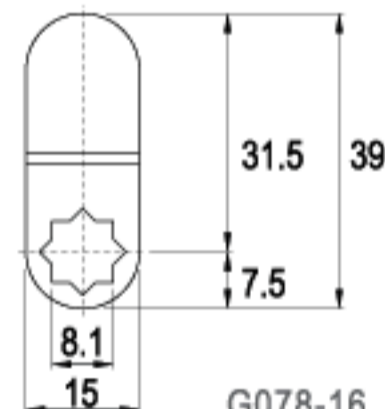

CAMS

LENGTH 37.5mm

TYPE (C)

ALTERNATE CODE (G)

FINISH

C170-16

G369-16

16 RAINBOW ZINC

LENGTH 37.5mm

C164-16

G360-16

16 RAINBOW ZINC

LENGTH 38.25mm

C154-16

G345-16

16 RAINBOW ZINC

LENGTH 39.0mm

C16-16

G078-16

16 RAINBOW ZINC

LENGTH 39.0mm

C93-16

G205-16

16 RAINBOW ZINC

LENGTH 39.0mm

C120-16

G287-16

16 RAINBOW ZINC