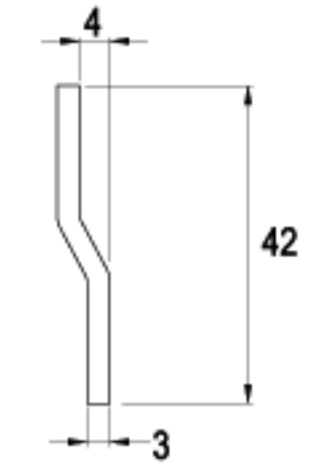

TYPE (C)

ALTERNATE CODE (G)

FINISH

LENGTH 42.0mm

CX81-16

G163-16

16 RAINBOW ZINC

LENGTH 42.0mm