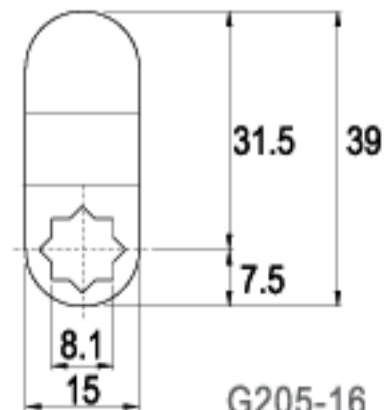

16 RAINBOW ZINC

CAMS

TYPE (C)

ALTERNATE CODE (G)

FINISH

LENGTH 28.7mm

C121-16

G290-16

LENGTH 39.2mm

LENGTH 40.0mm

LENGTH 42.5mm

LENGTH 42.5mm

TYPE (C)

ALTERNATE CODE (G)

FINISH

CAMS

CAMS

LENGTH 55.5mm

LENGTH 60.0mm

LENGTH 63.5mm

LENGTH 70.0mm

LENGTH 110mm

TYPE (C)

ALTERNATE CODE (G)

C154-16

G345-16

16 RAINBOW ZINC

LENGTH 39.0mm

C16-16

G078-16

16 RAINBOW ZINC

LENGTH 39.0mm