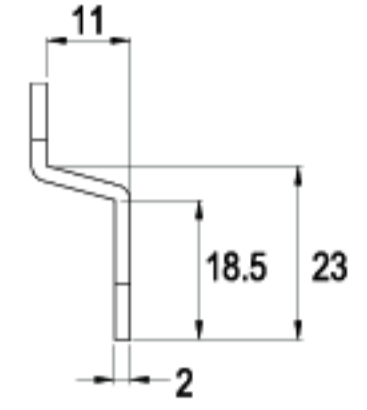

C201-16

G408-16

16 RAINBOW ZINC

LENGTH 34.0mm