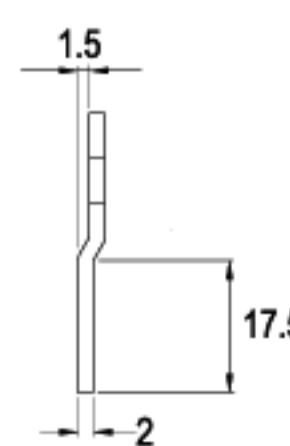

LENGTH 32.0mm

C173-16

G372-16

16 RAINBOW ZINC

LENGTH 33.0mm

C210-16

G424-16

16 RAINBOW ZINC

LENGTH 33.0mm

C205-16

G416-16

16 RAINBOW ZINC

LENGTH 37.0mm

C216-16

G445-16

16 RAINBOW ZINC

CAMS

LENGTH 38.0mm

LENGTH 39.0mm

LENGTH 39.0mm

LENGTH 39.2mm

LENGTH 41.0mm

LENGTH 41.5mm

TYPE (C)