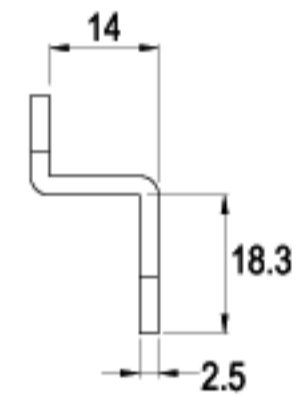

LENGTH 39.2mm

LENGTH 40.0mm

LENGTH 42.5mm

LENGTH 42.5mm

TYPE (C)

ALTERNATE CODE (G)

FINISH

CAMS

CAMS

LENGTH 55.5mm

LENGTH 60.0mm

LENGTH 63.5mm

LENGTH 70.0mm

LENGTH 110mm

TYPE (C)

ALTERNATE CODE (G)

C112-16

G277-16

16 RAINBOW ZINC

LENGTH 31.5mm

CT223-16

G468-16

16 RAINBOW ZINC

LENGTH 32.5mm