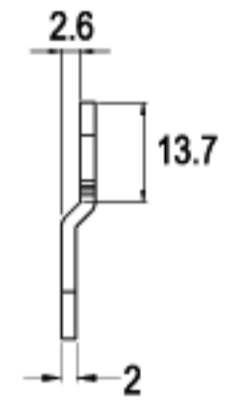

TYPE (G)

FINISH