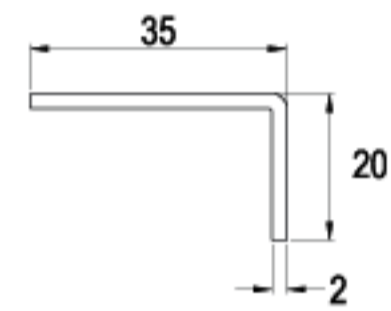

C181-16

G381-16

16 RAINBOW ZINC

LENGTH 25.5mm