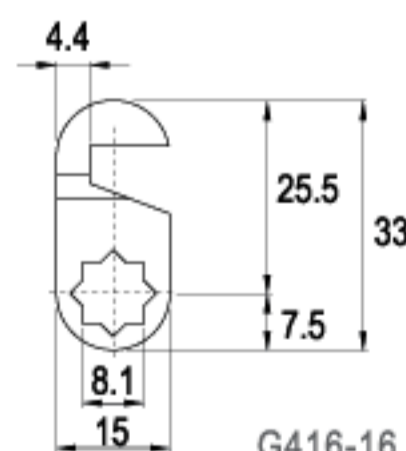

LENGTH 23.4mm

C161-16

G355-16

16 RAINBOW ZINC

LENGTH 25.8mm

C137-16

G313-16

16 RAINBOW ZINC

LENGTH 32.0mm

C173-16

G372-16

16 RAINBOW ZINC

LENGTH 33.0mm

C210-16

G424-16

16 RAINBOW ZINC

LENGTH 33.0mm

C205-16

G416-16

16 RAINBOW ZINC

LENGTH 37.0mm

C216-16

G445-16

16 RAINBOW ZINC

CAMS

LENGTH 38.0mm

LENGTH 39.0mm

LENGTH 39.0mm

LENGTH 39.2mm

LENGTH 41.0mm

LENGTH 41.5mm

TYPE (C)