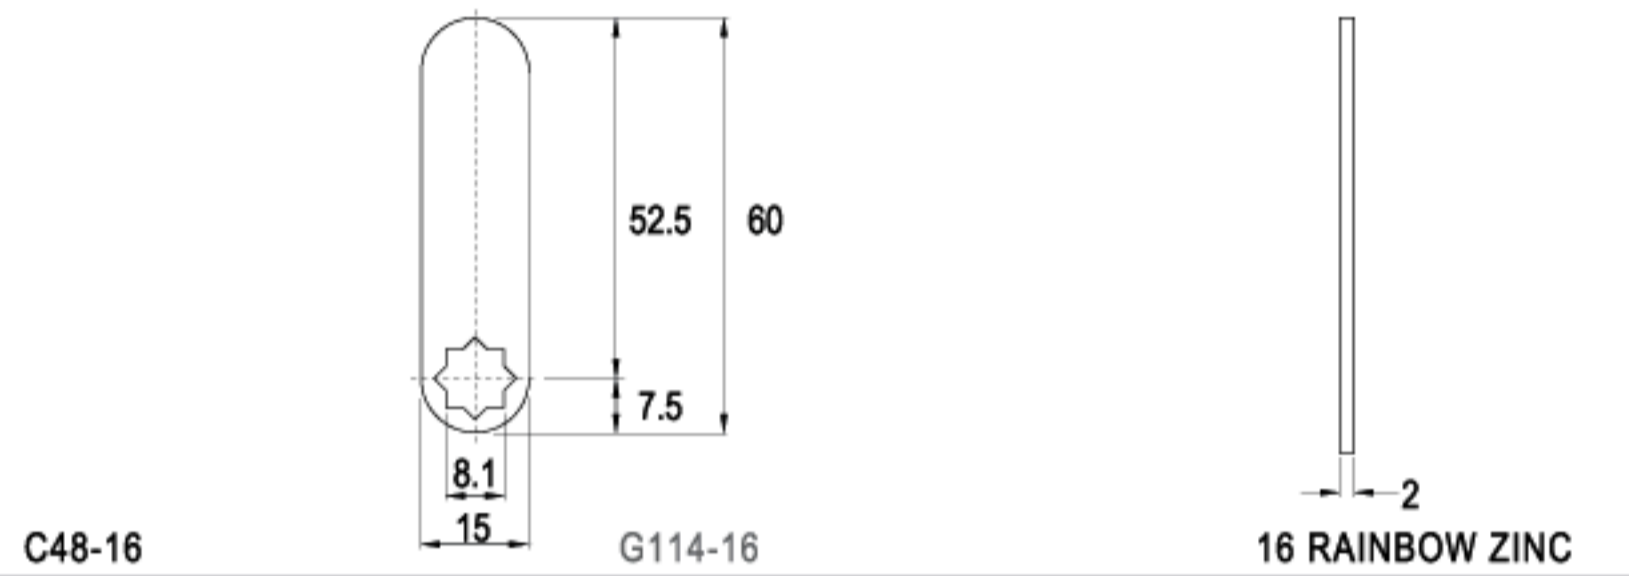

CAMS

LENGTH 55.5mm

LENGTH 60.0mm

LENGTH 63.5mm

LENGTH 70.0mm

LENGTH 110mm

TYPE (C)

ALTERNATE CODE (G)

FINISH