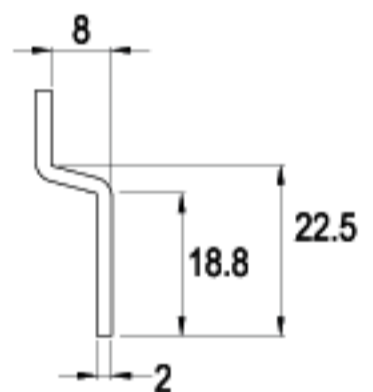

16 RAINBOW ZINC

LENGTH 32.5mm