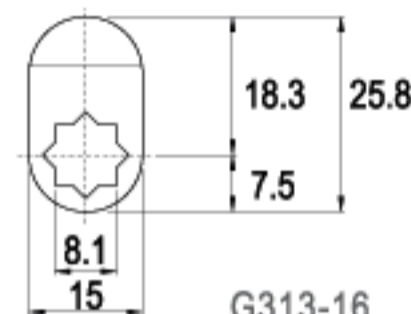

LENGTH 23.4mm

C161-16

G355-16

16 RAINBOW ZINC

LENGTH 25.8mm

C137-16

G313-16

16 RAINBOW ZINC

LENGTH 32.0mm

C173-16

G372-16

16 RAINBOW ZINC

LENGTH 33.0mm

C210-16

G424-16

16 RAINBOW ZINC