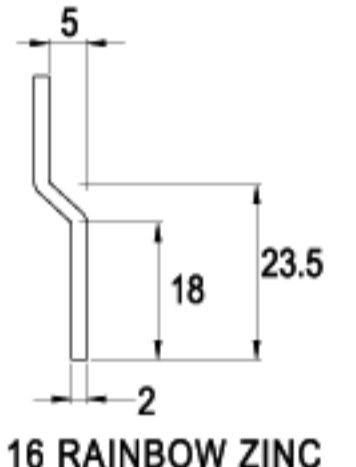

LENGTH 39.2mm

LENGTH 40.0mm

LENGTH 42.5mm

LENGTH 42.5mm

TYPE (C)

ALTERNATE CODE (G)

FINISH

CAMS

C170-16

G369-16

16 RAINBOW ZINC

LENGTH 37.5mm

C164-16

G360-16

16 RAINBOW ZINC

LENGTH 38.25mm