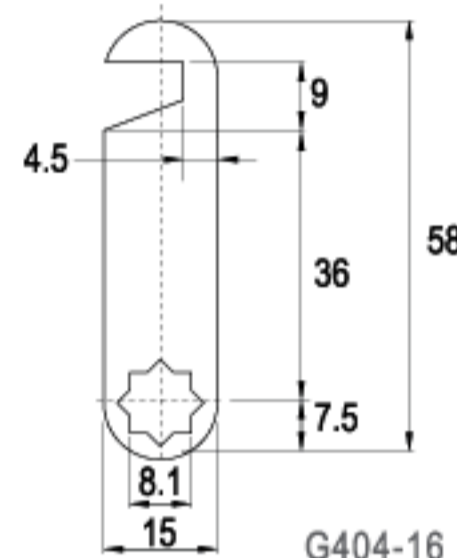

LENGTH 59.5mm

LENGTH 59.5mm

CAMS

LENGTH 60.5mm

LENGTH 62.5mm

LENGTH 63.0mm

LENGTH 64.5mm

LENGTH 68.5mm

LENGTH 45.0mm

C35-16

G051-16

16 RAINBOW ZINC

LENGTH 46.95mm

C226-16

G493-16

16 RAINBOW ZINC

LENGTH 49.0mm

CT177-16

G377-16

16 RAINBOW ZINC

LENGTH 58.0mm

C197-16

G404-16

16 RAINBOW ZINC

LENGTH 23.4mm

C161-16

G355-16

16 RAINBOW ZINC

LENGTH 25.8mm

C137-16

G313-16

16 RAINBOW ZINC