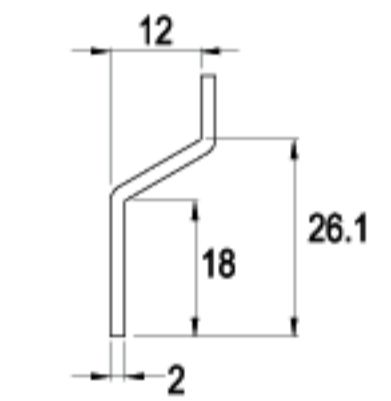

C113-16

G278-16

16 RAINBOW ZINC

LENGTH 34.5mm