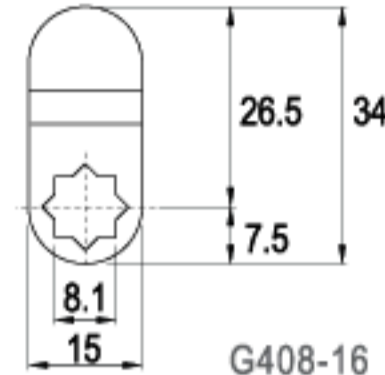

CAMS

LENGTH 20.0mm

C27-16

G029-16

16 RAINBOW ZINC

LENGTH 22.5mm

C99-16

G230-16

LENGTH 39.2mm

LENGTH 40.0mm

LENGTH 42.5mm

LENGTH 42.5mm

TYPE (C)

ALTERNATE CODE (G)

FINISH

CAMS

CAMS

LENGTH 55.5mm

LENGTH 60.0mm

LENGTH 63.5mm

LENGTH 70.0mm

LENGTH 110mm

TYPE (C)

ALTERNATE CODE (G)

C201-16

G408-16

16 RAINBOW ZINC

LENGTH 34.0mm

C188-16

G389-16

16 RAINBOW ZINC

LENGTH 34.2mm