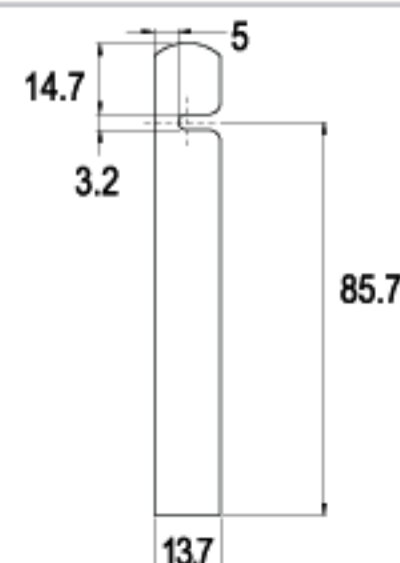

G010-16

16 RAINBOW ZINC

LENGTH 90.5mm

G013-16

16 RAINBOW ZINC

LENGTH 92.5mm

G008-16

16 RAINBOW ZINC

LENGTH 98.7mm

G006-16

16 RAINBOW ZINC

LENGTH 101.0mm

G112-16

16 RAINBOW ZINC

LENGTH 102.0mm

G011-16

16 RAINBOW ZINC

CAMS FOR 501

TYPE (G)

FINISH

LENGTH 102.0mm

LENGTH 102.4mm

G049-16

16 RAINBOW ZINC