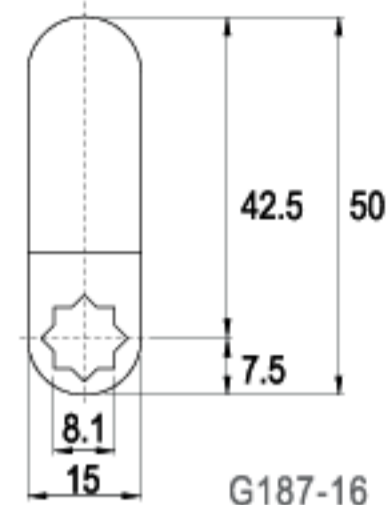

G064-16

16 RAINBOW ZINC

C04-16

LENGTH 48.8mm

G133-16

16 RAINBOW ZINC

C66-16

LENGTH 49.0mm

C85-16

G187-16

16 RAINBOW ZINC

LENGTH 50.5mm

C140-16

G317-16

16 RAINBOW ZINC

LENGTH 51.0mm