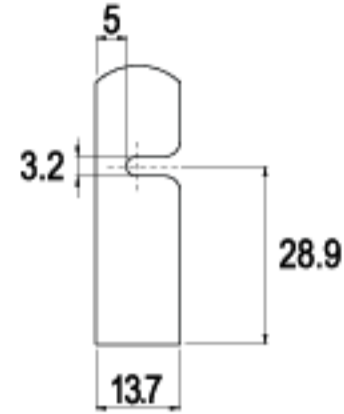

CAMS FOR 501

TYPE (G)

FINISH

LENGTH 45.2mm

G047-16