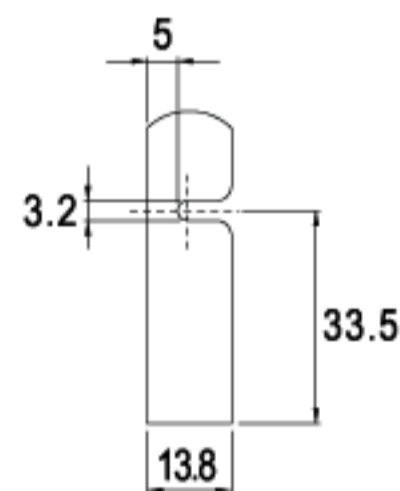

LENGTH 51.0mm

G005-16

16 RAINBOW ZINC

LENGTH 51.4mm

G194-16

16 RAINBOW ZINC

LENGTH 52.7mm

G009-16