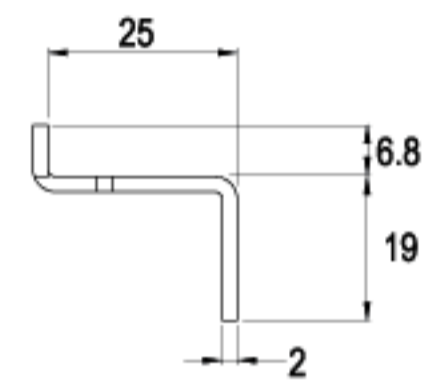

LENGTH 23.4mm

C161-16

G355-16

16 RAINBOW ZINC

LENGTH 25.8mm

C137-16

G313-16

16 RAINBOW ZINC

LENGTH 32.0mm

C173-16

G372-16

16 RAINBOW ZINC

LENGTH 33.0mm

C210-16

G424-16

16 RAINBOW ZINC