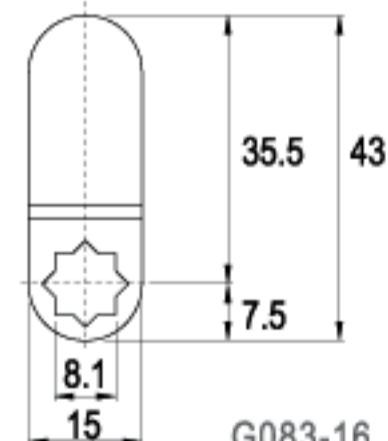

FINISH

CAMS

TYPE (C)

ALTERNATE CODE (G)

FINISH

LENGTH 20.5mm

C229-16

G508-16

TYPE (C)

ALTERNATE CODE (G)

FINISH

LENGTH 29.0mm

C219-16

G451-16

16 RAINBOW ZINC

LENGTH 30.0mm

C174-16

G373-16

16 RAINBOW ZINC

LENGTH 43.0mm

C21-16

G083-16

16 RAINBOW ZINC

LENGTH 43.5mm

C195-16

G398-16

16 RAINBOW ZINC

CAMS

LENGTH 44.5mm

LENGTH 45.0mm

LENGTH 45.0mm

LENGTH 45.0mm