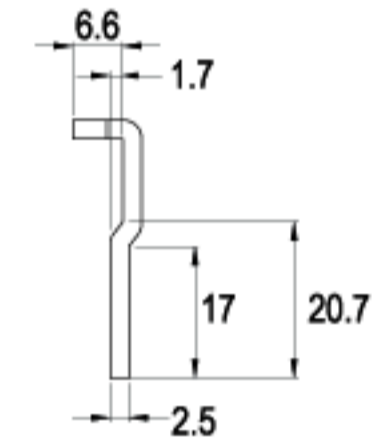

16 RAINBOW ZINC

LENGTH 34.5mm