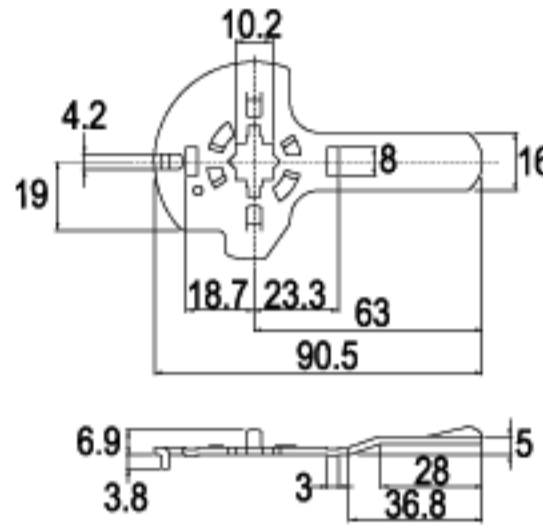

CAMS

TYPE (G)

FINISH

LENGTH **90.5mm**

For: 553
556

G132-16