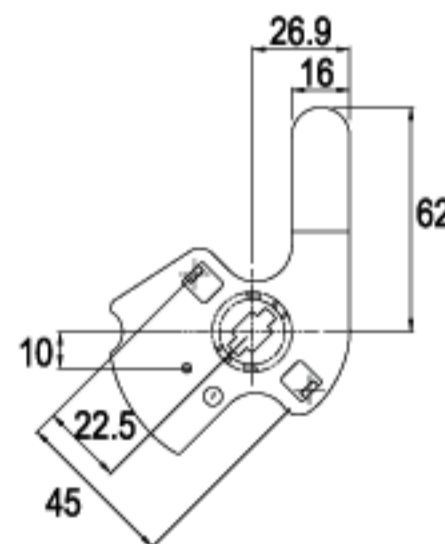

LENGTH **89.6mm**

For: 552

G087-16

16 RAINBOW ZINC

LENGTH **90.2mm**

For: 553  
556

G161-16

16 RAINBOW ZINC

For: 552

G086-16

16 RAINBOW ZINC

LENGTH **95.68mm**

For: 552

G174-16

16 RAINBOW ZINC

LENGTH **95.68mm**

For: 554

G323-16

16 RAINBOW ZINC

LENGTH **98.36mm**

For: 554

G325-16

16 RAINBOW ZINC

CAMS FOR 501