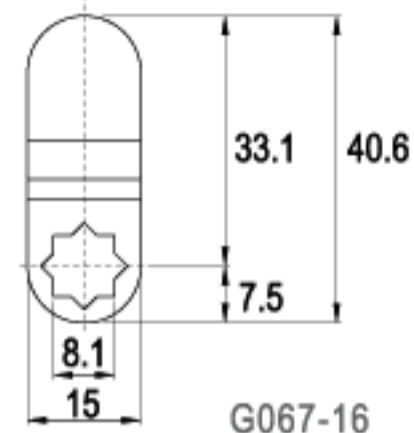

LENGTH 39.2mm

LENGTH 40.0mm

LENGTH 42.5mm

LENGTH 42.5mm

TYPE (C)

ALTERNATE CODE (G)

FINISH

CAMS

CAMS

LENGTH 55.5mm

LENGTH 60.0mm

LENGTH 63.5mm

LENGTH 70.0mm

LENGTH 110mm

TYPE (C)

ALTERNATE CODE (G)

FINISH

CAMS

TYPE (C)

ALTERNATE CODE (G)

FINISH

LENGTH 20.5mm

C229-16

G508-16

LENGTH 41.0mm

LENGTH 42.0mm

TYPE (C)

ALTERNATE CODE (G)

FINISH

C07-16

G067-16

16 RAINBOW ZINC