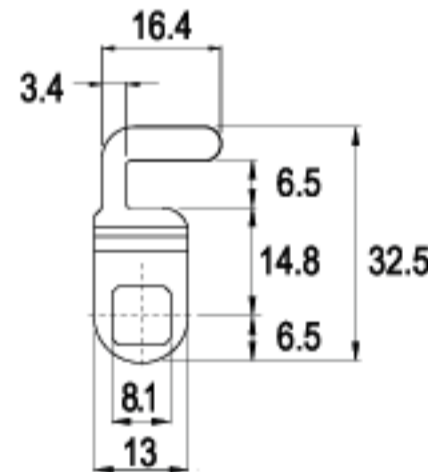

LENGTH 41.25mm

G538-16

16 RAINBOW ZINC

LENGTH 47.0mm

G490-16

16 RAINBOW ZINC

LENGTH 67.95mm

G533-16

LENGTH 32.5mm

TYPE (G)

FINISH

G496-16

16 RAINBOW ZINC

LENGTH 32.5mm

G458-16

16 RAINBOW ZINC