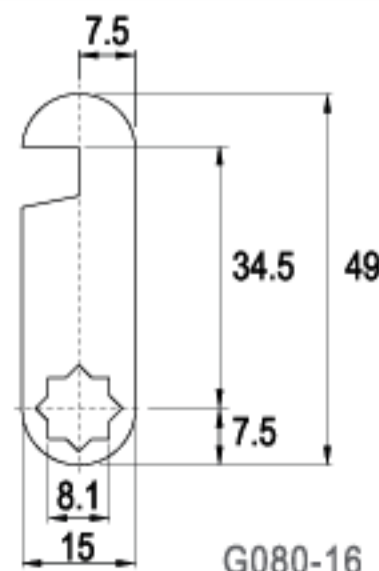

CAMS

TYPE (C)

ALTERNATE CODE (G)

FINISH

LENGTH 35.6mm

C05-16

G065-16

16 RAINBOW ZINC

LENGTH 37.0mm

C33-16

G097-16

16 RAINBOW ZINC

LENGTH 42.5mm

C17-16

G079-16

16 RAINBOW ZINC

LENGTH 45.0mm

C35-16

G051-16

16 RAINBOW ZINC

LENGTH 46.95mm

C226-16

G493-16

16 RAINBOW ZINC

LENGTH 49.0mm

C18-16

G080-16

16 RAINBOW ZINC