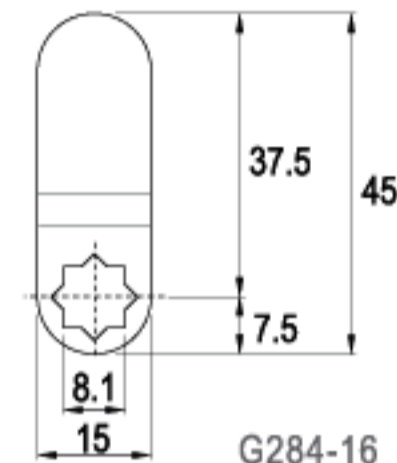

CAMS

LENGTH 44.5mm

LENGTH 45.0mm

LENGTH 45.0mm

LENGTH 45.0mm

LENGTH 45.0mm

LENGTH 45.0mm

TYPE (C)

ALTERNATE CODE (G)

FINISH

CT199-16

G406-16

16 RAINBOW ZINC

CT118-16

G284-16

16 RAINBOW ZINC

C131-16

G304-16

16 RAINBOW ZINC

C204-16

G415-16

16 RAINBOW ZINC

C42-16

G102-16

16 RAINBOW ZINC

CT228-16

G503-16

16 RAINBOW ZINC