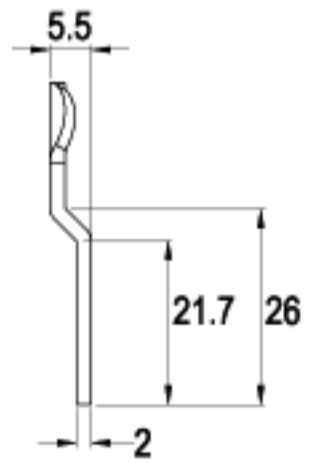

16 RAINBOW ZINC

LENGTH 43.0mm

C21-16